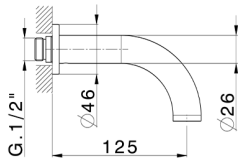

## Exposed part for concealed washbasin mixer BARCELONA\_BA013515

MODEL **BA013515**

Exposed part for concealed washbasin mixer, without concealed part, for item ZA033510

## Concealed washbasin mixer CONCEALED\_ZA033510

MODEL **ZA033510**

Concealed washbasin mixer, with two right headvalves

AVAILABLE FINISHINGS

 **04** 04 Without finishing

CHARACTERISTICS

Concealed **1**

2026-04-05