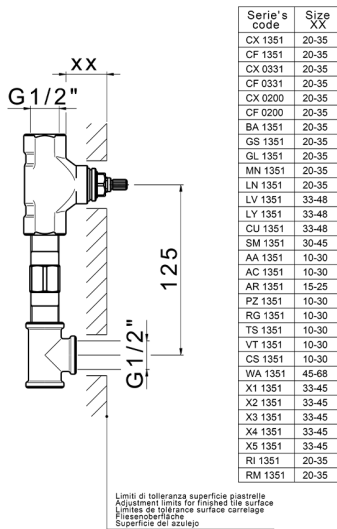

## Exposed part for concealed washbasin mixer BARCELONA\_BA013515

MODEL **BA013515**

Exposed part for concealed washbasin mixer, without concealed part, for item ZA033510

### CHARACTERISTICS

Installation **Concealed**

Required concealed parts **ZA033510**

## Concealed washbasin mixer CONCEALED\_ZA033510

MODEL **ZA033510**

Concealed washbasin mixer, with two right headvalves

AVAILABLE FINISHINGS

 **04** 04 Without finishing

CHARACTERISTICS

Concealed **1**

2026-04-05