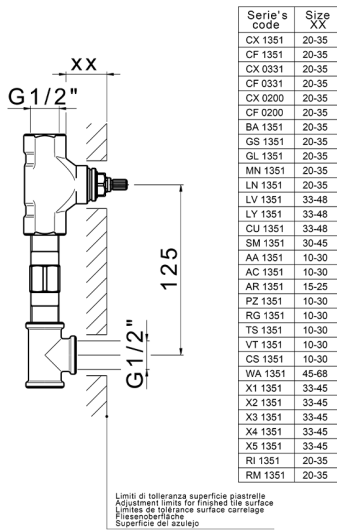

2026-04-27