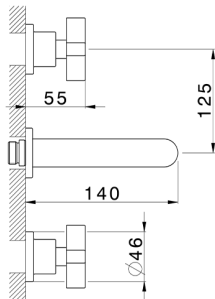

## Exposed part for concealed washbasin mixer BARCELONA\_BA013515

MODEL **BA013515**

Exposed part for concealed washbasin mixer, without concealed part, for item ZA033510

## Concealed washbasin mixer CONCEALED\_ZA033510

MODEL **ZA033510**

Concealed washbasin mixer, with two right headvalves

AVAILABLE FINISHINGS

 **04** 04 Without finishing

CHARACTERISTICS

Concealed **1**

2026-04-05