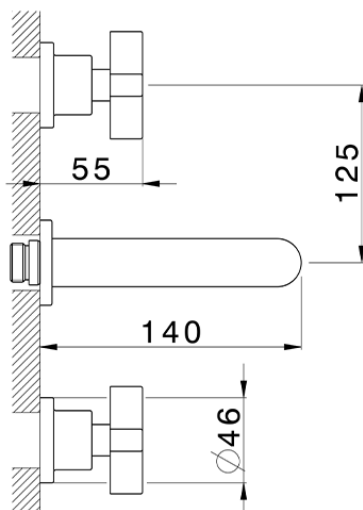

Exposed part for concealed washbasin mixer BARCELONA_BA013515

BA013515

<https://en.cisal.it/exposed-part-for-concealed-washbasin-mixer-barcelona-ba013515>

Serie's code	Size XX
CX 1351	20-35
CF 1351	20-35
CX 0331	20-35
CF 0331	20-35
CX 0200	20-35
CF 0200	20-35
BA 1351	20-35
GS 1351	20-35
GL 1351	20-35
MN 1351	20-35
LN 1351	20-35
LV 1351	33-48
LY 1351	33-48
CU 1351	33-48
SM 1351	30-45
AA 1351	10-30
AC 1351	10-30
AR 1351	15-25
PZ 1351	10-30
RG 1351	10-30
TS 1351	10-30
VT 1351	10-30
CS 1351	10-30
WA 1351	45-68
X1 1351	33-45
X2 1351	33-45
X3 1351	33-45
X4 1351	33-45
X5 1351	33-45
RI 1351	20-35
RM 1351	20-35

Limiti di tolleranza superficie piastrelle
 Adjustment limits for finished tile surface
 Limites de tolérance surface carrelage
 Fliesenoberfläche
 Superficie del azulejo

ZA033510

<https://en.cisal.it/concealed-washbasin-mixer-concealed-za033510>