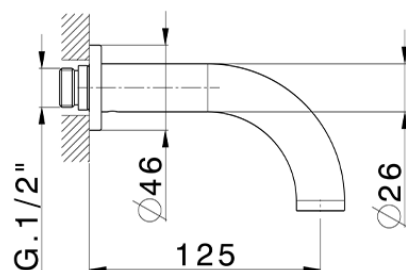

Exposed part for concealed washbasin mixer BARCELONA_BA013515

BA013515

<https://en.cisal.it/exposed-part-for-concealed-washbasin-mixer-barcelona-ba013515>

Serie's code	Size XX
CX 1351	20-35
CF 1351	20-35
CX 0331	20-35
CF 0331	20-35
CX 0200	20-35
CF 0200	20-35
BA 1351	20-35
GS 1351	20-35
GL 1351	20-35
MN 1351	20-35
LN 1351	20-35
LV 1351	33-48
LY 1351	33-48
CU 1351	33-48
SM 1351	30-45
AA 1351	10-30
AC 1351	10-30
AR 1351	15-25
PZ 1351	10-30
RG 1351	10-30
TS 1351	10-30
VT 1351	10-30
CS 1351	10-30
WA 1351	45-68
X1 1351	33-45
X2 1351	33-45
X3 1351	33-45
X4 1351	33-45
X5 1351	33-45
RI 1351	20-35
RM 1351	20-35

Limiti di tolleranza superficie piastrelle
 Adjustment limits for finished tile surface
 Limites de tolérance surface carrelage
 Fliesenoberfläche
 Superficie del azulejo

ZA033510

<https://en.cisal.it/concealed-washbasin-mixer-concealed-za033510>