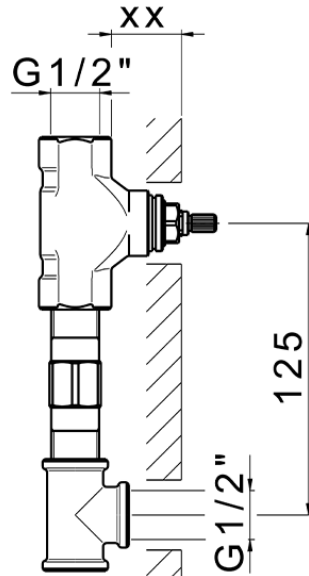

Serie's code	Size XX
CX 1351	20-35
CF 1351	20-35
CX 0331	20-35
CF 0331	20-35
CX 0200	20-35
CF 0200	20-35
BA 1351	20-35
GS 1351	20-35
GL 1351	20-35
MN 1351	20-35
LN 1351	20-35
LV 1351	33-48
LY 1351	33-48
CU 1351	33-48
SM 1351	30-45
AA 1351	10-30
AC 1351	10-30
AR 1351	15-25
PZ 1351	10-30
RG 1351	10-30
TS 1351	10-30
VT 1351	10-30
CS 1351	10-30
WA 1351	45-68
X1 1351	33-45
X2 1351	33-45
X3 1351	33-45
X4 1351	33-45
X5 1351	33-45
RI 1351	20-35
RM 1351	20-35

ZA033510

<https://en.cisal.it/concealed-washbasin-mixer-concealed-za033510>

2026-06-14