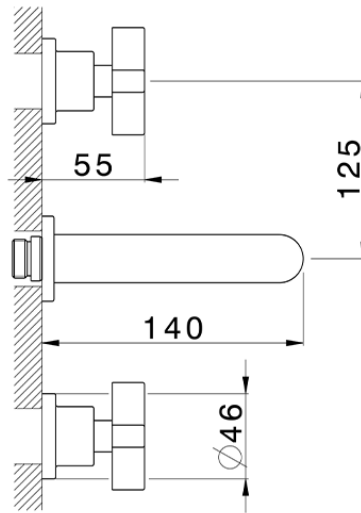

Exposed part for concealed washbasin mixer BARCELONA_BA013515

BA013515

<https://en.cisal.it/exposed-part-for-concealed-washbasin-mixer-barcelona-ba013515>

Serie's code	Size XX
CX 1351	20-35
CF 1351	20-35
CX 0331	20-35
CF 0331	20-35
CX 0200	20-35
CF 0200	20-35
BA 1351	20-35
GS 1351	20-35
GL 1351	20-35
MN 1351	20-35
LN 1351	20-35
LV 1351	33-48
LY 1351	33-48
CU 1351	33-48
SM 1351	30-45
AA 1351	10-30
AC 1351	10-30
AR 1351	15-25
PZ 1351	10-30
RG 1351	10-30
TS 1351	10-30
VT 1351	10-30
CS 1351	10-30
WA 1351	45-68
X1 1351	33-45
X2 1351	33-45
X3 1351	33-45
X4 1351	33-45
X5 1351	33-45
RI 1351	20-35
RM 1351	20-35

Limiti di tolleranza superficie piastrelle
 Adjustment limits for finished tile surface
 Limites de tolérance surface carrelage
 Fliesenoberfläche
 Superficie del azulejo

ZA033510

<https://en.cisal.it/concealed-washbasin-mixer-concealed-za033510>