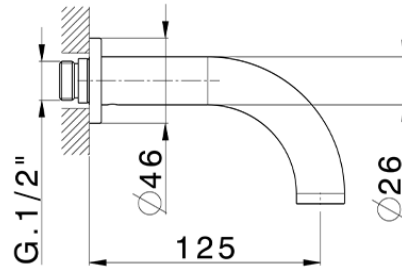

Exposed part for concealed washbasin mixer BARCELONA_BA013515

BA013515

<https://en.cisal.it/exposed-part-for-concealed-washbasin-mixer-barcelona-ba013515>

Serie's code	Size XX
CX 1351	20-35
CF 1351	20-35
CX 0331	20-35
CF 0331	20-35
CX 0200	20-35
CF 0200	20-35
BA 1351	20-35
GS 1351	20-35
GL 1351	20-35
MN 1351	20-35
LN 1351	20-35
LV 1351	33-48
LY 1351	33-48
CU 1351	33-48
SM 1351	30-45
AA 1351	10-30
AC 1351	10-30
AR 1351	15-25
PZ 1351	10-30
RG 1351	10-30
TS 1351	10-30
VT 1351	10-30
CS 1351	10-30
WA 1351	45-68
X1 1351	33-45
X2 1351	33-45
X3 1351	33-45
X4 1351	33-45
X5 1351	33-45
RI 1351	20-35
RM 1351	20-35

Limiti di tolleranza superficie piastrelle
 Adjustment limits for finished tile surface
 Limites de tolérance surface carrelage
 Fliesenoberfläche
 Superficie del azulejo

ZA033510

<https://en.cisal.it/concealed-washbasin-mixer-concealed-za033510>