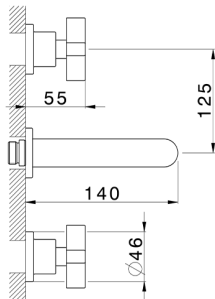

Exposed part for concealed washbasin mixer BARCELONA_BA013515

MODEL **BA013515**

Exposed part for concealed washbasin mixer, without concealed part, for item ZA033510

AVAILABLE FINISHINGS

-  **21** 21 Chrome
-  **2A** 2A Satin Brushed Nickel
-  **40** 40 Matt Black

CHARACTERISTICS

Installation **Concealed**

Required concealed parts **ZA033510**

Concealed washbasin mixer CONCEALED_ZA033510

MODEL **ZA033510**

Concealed washbasin mixer, with two right headvalves

AVAILABLE FINISHINGS