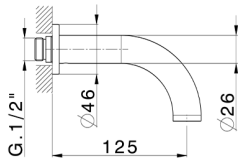

Exposed part for concealed washbasin mixer BARCELONA_BA013515

MODEL **BA013515**

Exposed part for concealed washbasin mixer, without concealed part, for item ZA033510

AVAILABLE FINISHINGS

-  **21** 21 Chrome
-  **2A** 2A Satin Brushed Nickel
-  **40** 40 Matt Black

CHARACTERISTICS

Installation **Concealed**

Required concealed parts **ZA033510**

Concealed washbasin mixer CONCEALED_ZA033510

MODEL **ZA033510**

Concealed washbasin mixer, with two right headvalves

AVAILABLE FINISHINGS