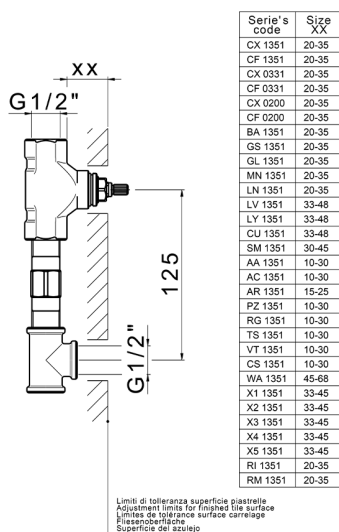

Concealed washbasin mixer CONCEALED_ZA033510

MODEL **ZA033510**

Concealed washbasin mixer, with two right headvalves

AVAILABLE FINISHINGS

CHARACTERISTICS

Concealed **1**

2026-04-06