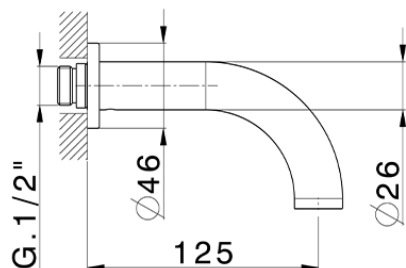

**Exposed part for concealed washbasin mixer BARCELONA\_BA013515**

BA013515

<https://en.cisal.it/exposed-part-for-concealed-washbasin-mixer-barcelona-ba013515>

Serie's code	Size XX
CX 1351	20-35
CF 1351	20-35
CX 0331	20-35
CF 0331	20-35
CX 0200	20-35
CF 0200	20-35
BA 1351	20-35
GS 1351	20-35
GL 1351	20-35
MN 1351	20-35
LN 1351	20-35
LV 1351	33-48
LY 1351	33-48
CU 1351	33-48
SM 1351	30-45
AA 1351	10-30
AC 1351	10-30
AR 1351	15-25
PZ 1351	10-30
RG 1351	10-30
TS 1351	10-30
VT 1351	10-30
CS 1351	10-30
WA 1351	45-68
X1 1351	33-45
X2 1351	33-45
X3 1351	33-45
X4 1351	33-45
X5 1351	33-45
RI 1351	20-35
RM 1351	20-35