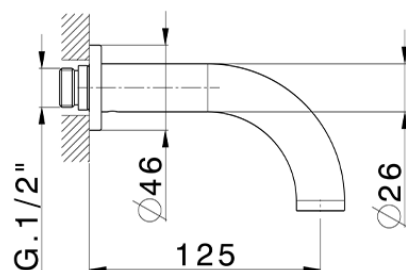

**Exposed part for concealed washbasin mixer BARCELONA\_BA013515**

BA013515

<https://en.cisal.it/exposed-part-for-concealed-washbasin-mixer-barcelona-ba013515>

Serie's code	Size XX
CX 1351	20-35
CF 1351	20-35
CX 0331	20-35
CF 0331	20-35
CX 0200	20-35
CF 0200	20-35
BA 1351	20-35
GS 1351	20-35
GL 1351	20-35
MN 1351	20-35
LN 1351	20-35
LV 1351	33-48
LY 1351	33-48
CU 1351	33-48
SM 1351	30-45
AA 1351	10-30
AC 1351	10-30
AR 1351	15-25
PZ 1351	10-30
RG 1351	10-30
TS 1351	10-30
VT 1351	10-30
CS 1351	10-30
WA 1351	45-68
X1 1351	33-45
X2 1351	33-45
X3 1351	33-45
X4 1351	33-45
X5 1351	33-45
RI 1351	20-35
RM 1351	20-35

Limiti di tolleranza superficie piastrelle  
 Adjustment limits for finished tile surface  
 Limites de tolérance surface carrelage  
 Fliesenoberfläche  
 Superficie del azulejo

ZA033510

<https://en.cisal.it/concealed-washbasin-mixer-concealed-za033510>