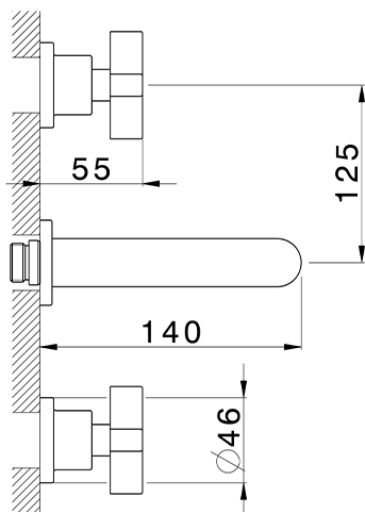

**Exposed part for concealed washbasin mixer BARCELONA\_BA013515**

BA013515

<https://en.cisal.it/exposed-part-for-concealed-washbasin-mixer-barcelona-ba013515>

Serie's code	Size XX
CX 1351	20-35
CF 1351	20-35
CX 0331	20-35
CF 0331	20-35
CX 0200	20-35
CF 0200	20-35
BA 1351	20-35
GS 1351	20-35
GL 1351	20-35
MN 1351	20-35
LN 1351	20-35
LV 1351	33-48
LY 1351	33-48
CU 1351	33-48
SM 1351	30-45
AA 1351	10-30
AC 1351	10-30
AR 1351	15-25
PZ 1351	10-30
RG 1351	10-30
TS 1351	10-30
VT 1351	10-30
CS 1351	10-30
WA 1351	45-68
X1 1351	33-45
X2 1351	33-45
X3 1351	33-45
X4 1351	33-45
X5 1351	33-45
RI 1351	20-35
RM 1351	20-35

Limiti di tolleranza superficie piastrelle  
 Adjustment limits for finished tile surface  
 Limites de tolérance surface carrelage  
 Fliesenoberfläche  
 Superficie del azulejo