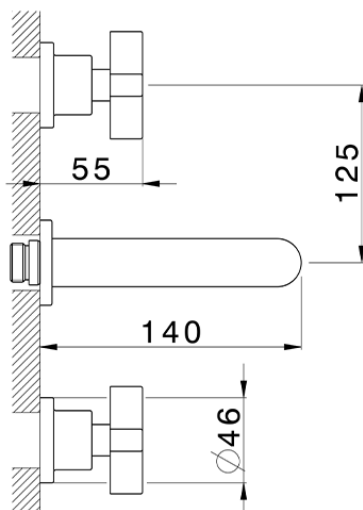

**Exposed part for concealed washbasin mixer BARCELONA\_BA013515**

BA013515

<https://en.cisal.it/exposed-part-for-concealed-washbasin-mixer-barcelona-ba013515>

Serie's code	Size XX
CX 1351	20-35
CF 1351	20-35
CX 0331	20-35
CF 0331	20-35
CX 0200	20-35
CF 0200	20-35
BA 1351	20-35
GS 1351	20-35
GL 1351	20-35
MN 1351	20-35
LN 1351	20-35
LV 1351	33-48
LY 1351	33-48
CU 1351	33-48
SM 1351	30-45
AA 1351	10-30
AC 1351	10-30
AR 1351	15-25
PZ 1351	10-30
RG 1351	10-30
TS 1351	10-30
VT 1351	10-30
CS 1351	10-30
WA 1351	45-68
X1 1351	33-45
X2 1351	33-45
X3 1351	33-45
X4 1351	33-45
X5 1351	33-45
RI 1351	20-35
RM 1351	20-35

Limiti di tolleranza superficie piastrelle  
 Adjustment limits for finished tile surface  
 Limites de tolérance surface carrelage  
 Fliesenoberfläche  
 Superficie del azulejo

ZA033510

<https://en.cisal.it/concealed-washbasin-mixer-concealed-za033510>