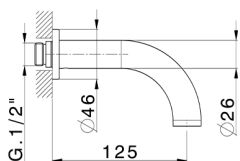

Exposed part for concealed washbasin mixer BARCELONA_BA013515

MODEL **BA013515**

Exposed part for concealed washbasin mixer, without concealed part, for item ZA033510

AVAILABLE FINISHINGS

-  **21** 21 Chrome
-  **2A** 2A Satin Brushed Nickel
-  **40** 40 Matt Black

CHARACTERISTICS

Installation **Concealed**

Required concealed parts **ZA033510**

Concealed washbasin mixer CONCEALED_ZA033510

MODEL **ZA033510**

Concealed washbasin mixer, with two right headvalves

AVAILABLE FINISHINGS