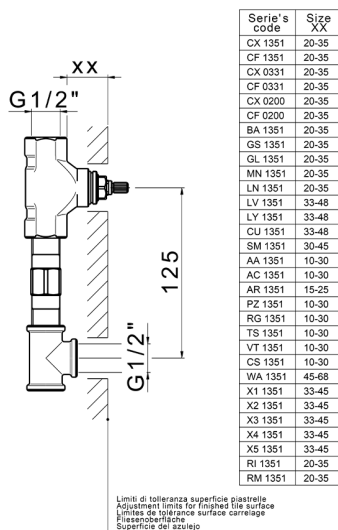

## Exposed part for concealed washbasin mixer BARCELONA\_BA013515

MODEL **BA013515**

Exposed part for concealed washbasin mixer, without concealed part, for item ZA033510

### CHARACTERISTICS

Installation **Concealed**

Required concealed parts **ZA033510**

## Concealed washbasin mixer CONCEALED\_ZA033510

MODEL **ZA033510**

Concealed washbasin mixer, with two right headvalves

AVAILABLE FINISHINGS

CHARACTERISTICS

Concealed **1**

2026-04-26