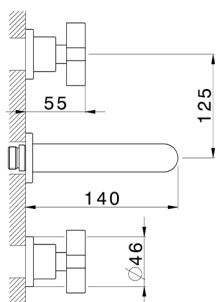

## Exposed part for concealed washbasin mixer BARCELONA\_BA013515

MODEL **BA013515**

Exposed part for concealed washbasin mixer, without concealed part, for item ZA033510

## Concealed washbasin mixer CONCEALED\_ZA033510

MODEL **ZA033510**

Concealed washbasin mixer, with two right headvalves

AVAILABLE FINISHINGS

CHARACTERISTICS

Concealed **1**

2026-04-26