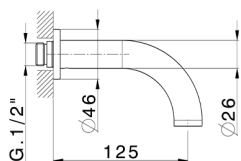

Exposed part for concealed washbasin mixer BARCELONA_BA013515

MODEL **BA013515**

Exposed part for concealed washbasin mixer, without concealed part, for item ZA033510

AVAILABLE FINISHINGS

- **21** 21 Chrome
- **2A** 2A Satin Brushed Nickel
- **40** 40 Matt Black