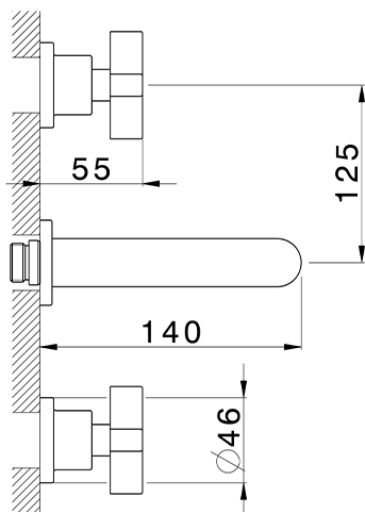

Exposed part for concealed washbasin mixer BARCELONA_BA013515

BA013515

<https://en.cisal.it/exposed-part-for-concealed-washbasin-mixer-barcelona-ba013515>

Serie's code	Size XX
CX 1351	20-35
CF 1351	20-35
CX 0331	20-35
CF 0331	20-35
CX 0200	20-35
CF 0200	20-35
BA 1351	20-35
GS 1351	20-35
GL 1351	20-35
MN 1351	20-35
LN 1351	20-35
LV 1351	33-48
LY 1351	33-48
CU 1351	33-48
SM 1351	30-45
AA 1351	10-30
AC 1351	10-30
AR 1351	15-25
PZ 1351	10-30
RG 1351	10-30
TS 1351	10-30
VT 1351	10-30
CS 1351	10-30
WA 1351	45-68
X1 1351	33-45
X2 1351	33-45
X3 1351	33-45
X4 1351	33-45
X5 1351	33-45
RI 1351	20-35
RM 1351	20-35

Limiti di tolleranza superficie piastrelle
 Adjustment limits for finished tile surface
 Limites de tolérance surface carrelage
 Fliesenoberfläche
 Superficie del azulejo

ZA033510

<https://en.cisal.it/concealed-washbasin-mixer-concealed-za033510>