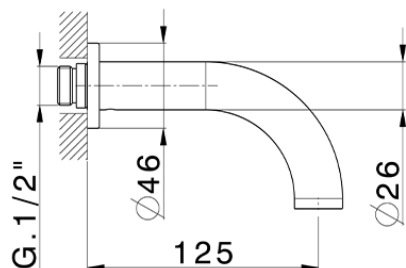

Exposed part for concealed washbasin mixer BARCELONA_BA013515

BA013515

<https://en.cisal.it/exposed-part-for-concealed-washbasin-mixer-barcelona-ba013515>

Serie's code	Size XX
CX 1351	20-35
CF 1351	20-35
CX 0331	20-35
CF 0331	20-35
CX 0200	20-35
CF 0200	20-35
BA 1351	20-35
GS 1351	20-35
GL 1351	20-35
MN 1351	20-35
LN 1351	20-35
LV 1351	33-48
LY 1351	33-48
CU 1351	33-48
SM 1351	30-45
AA 1351	10-30
AC 1351	10-30
AR 1351	15-25
PZ 1351	10-30
RG 1351	10-30
TS 1351	10-30
VT 1351	10-30
CS 1351	10-30
WA 1351	45-68
X1 1351	33-45
X2 1351	33-45
X3 1351	33-45
X4 1351	33-45
X5 1351	33-45
RI 1351	20-35
RM 1351	20-35

Limiti di tolleranza superficie piastrelle
 Adjustment limits for finished tile surface
 Limites de tolérance surface carrelage
 Fliesenoberfläche
 Superficie del azulejo

ZA033510

<https://en.cisal.it/concealed-washbasin-mixer-concealed-za033510>