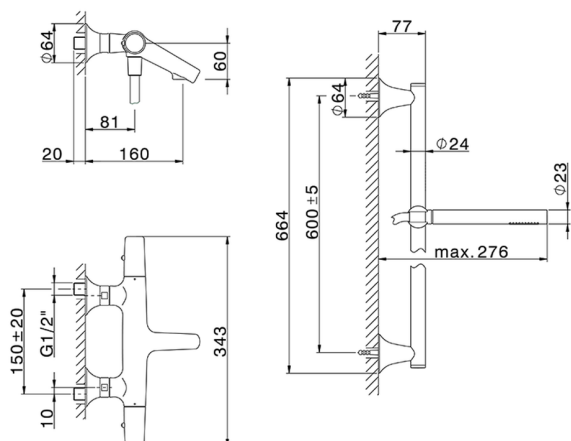

Thermostatic bath-shower mixer with sliding bar VITA_VIS21010

MODEL **VIS21010**

Thermostatic bath-shower mixer with sliding bar, 60 cm Brass slide bar Ø24 w/brass sliding bracket, 23 mm Brass One Spray handshower, 150 cm SUPREME smooth flexible hose

AVAILABLE FINISHINGS

-  **21** 21 Chrome
-  **2Q** 2Q Black Titanium
-  **40** 40 Matt Black
-  **4Q** 4Q Matt White

CHARACTERISTICS

Cartridge Spare Parts **ZZ96551000**

TMX 25 Thermostatic Valve

SafeTouch