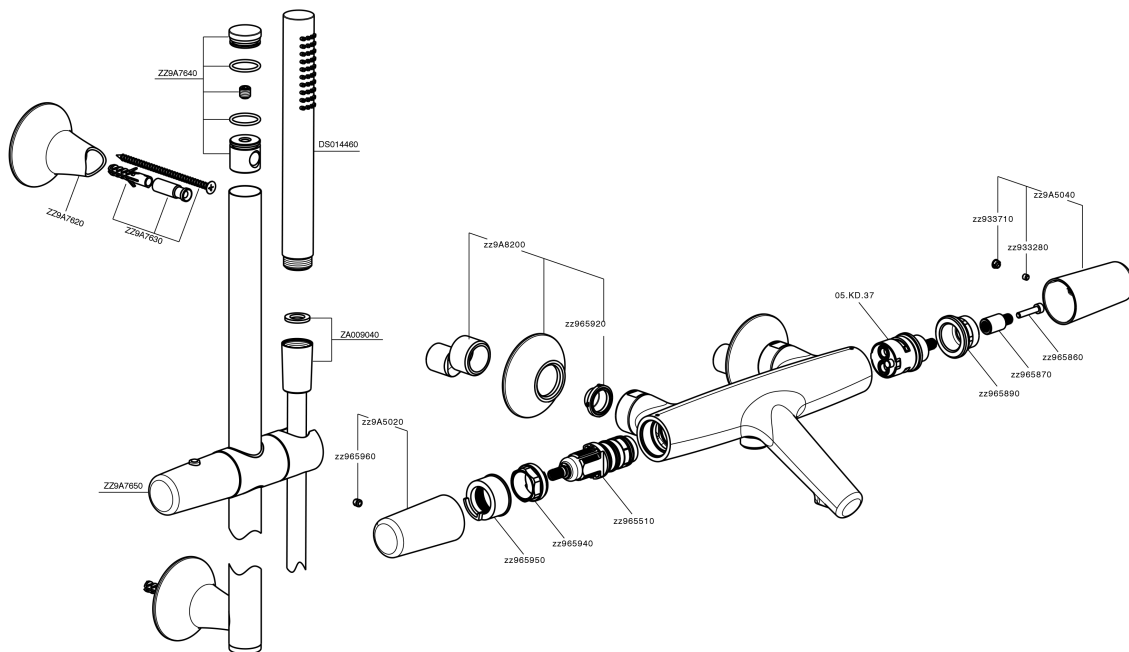

Thermostatic bath-shower mixer with sliding bar VITA_VIS21010

MODEL **VIS21010**

Thermostatic bath-shower mixer with sliding bar, 60 cm Brass slide bar Ø24 w/brass sliding bracket, 23 mm Brass One Spray handshower, 150 cm SUPREME smooth flexible hose

The Cisal SafeTouch system maintains the mixer body cool to the touch during operation.

Thermostatic

The Cisal thermostatic is your personal water manager, helping you to handle, control and save water and energy.

Thermostatic bath-shower mixer with sliding bar VITA_VIS21010

VIS21010

<https://en.cisal.it/thermostatic-bath-shower-mixer-with-sliding-bar-vita-vis21010>

2026-06-13