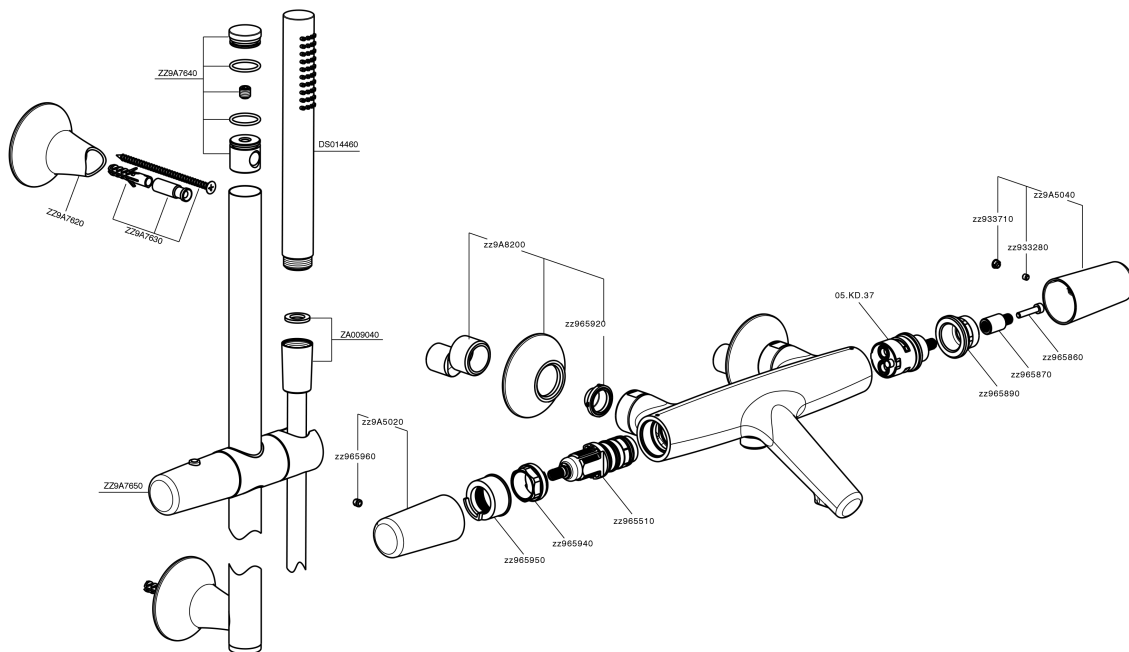

Thermostatic bath-shower mixer with sliding bar VITA_VIS21010

MODEL **VIS21010**

Thermostatic bath-shower mixer with sliding bar, 60 cm Brass slide bar Ø24 w/brass sliding bracket, 23 mm Brass One Spray handshower, 150 cm SUPREME smooth flexible hose

The Cisal SafeTouch system maintains the mixer body cool to the touch during operation.

Thermostatic

The Cisal thermostatic is your personal water manager, helping you to handle, control and save water and energy.

Thermostatic bath-shower mixer with sliding bar VITA_VIS21010

VIS21010

<https://en.cisal.it/thermostatic-bath-shower-mixer-with-sliding-bar-vita-vis21010>

2026-05-19