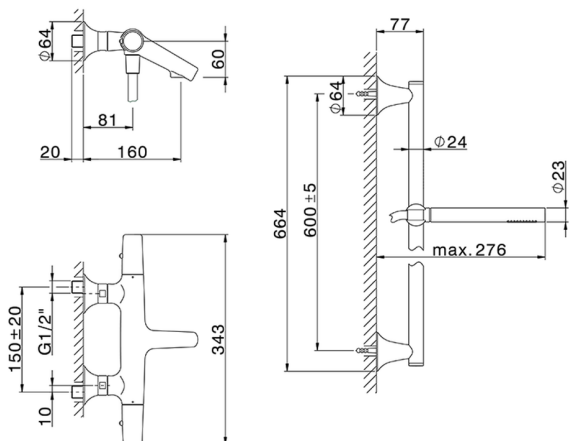

Thermostatic bath-shower mixer with sliding bar VITA_VIS21010

MODEL **VIS21010**

Thermostatic bath-shower mixer with sliding bar, 60 cm Brass slide bar Ø24 w/brass sliding bracket, 23 mm Brass One Spray handshower, 150 cm SUPREME smooth flexible hose

AVAILABLE FINISHINGS

-  **21** 21 Chrome
-  **2Q** 2Q Black Titanium
-  **40** 40 Matt Black
-  **4Q** 4Q Matt White

CHARACTERISTICS

Cartridge Spare Parts **ZZ96551000**

TMX 25 Thermostatic Valve

SafeTouch