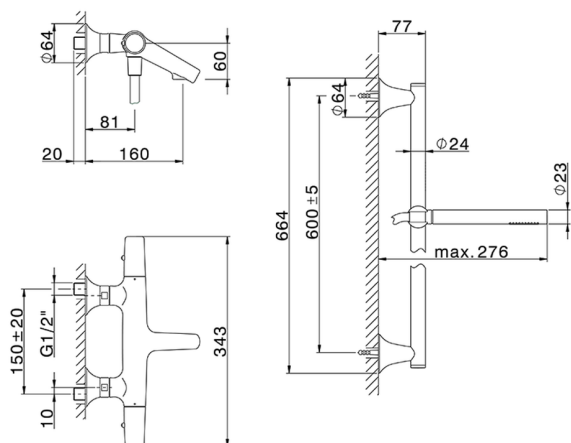

Thermostatic bath-shower mixer with sliding bar VITA_VIS21010

MODEL **VIS21010**

Thermostatic bath-shower mixer with sliding bar, 60 cm Brass slide bar Ø24 w/brass sliding bracket, 23 mm Brass One Spray handshower, 150 cm SUPREME smooth flexible hose

AVAILABLE FINISHINGS

-  **21** 21 Chrome
-  **2Q** 2Q Black Titanium
-  **40** 40 Matt Black
-  **4Q** 4Q Matt White

CHARACTERISTICS

Cartridge Spare Parts **ZZ96551000**

TMX 25 Thermostatic Valve

SafeTouch