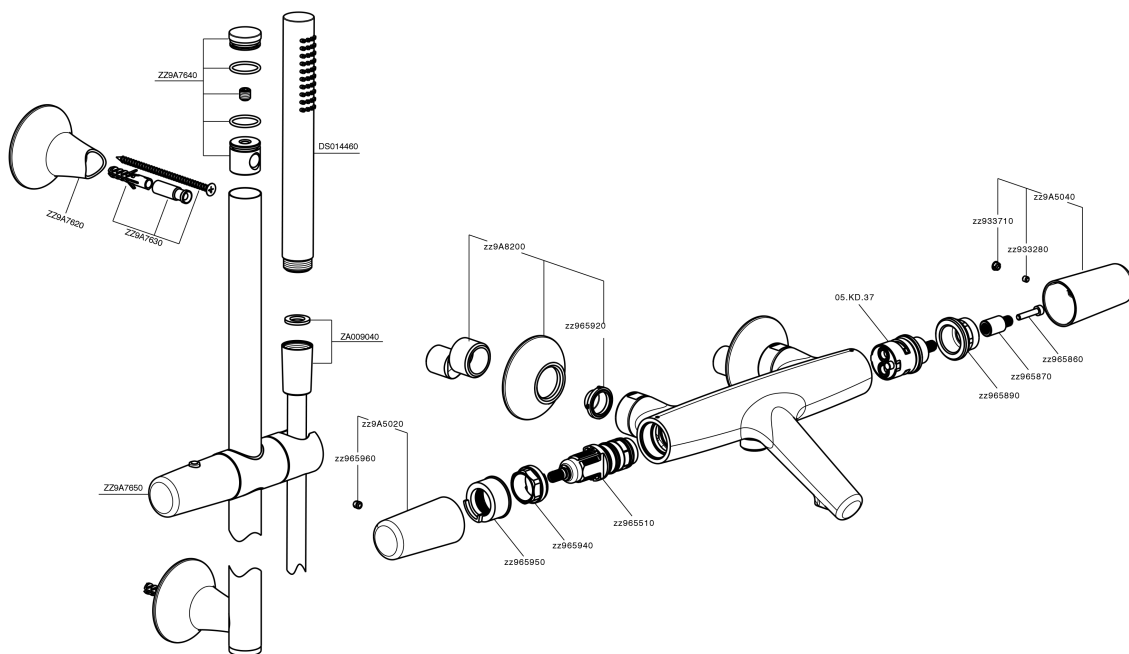

Thermostatic bath-shower mixer with sliding bar VITA_VIS21010

MODEL **VIS21010**

Thermostatic bath-shower mixer with sliding bar, 60 cm Brass slide bar Ø24 w/brass sliding bracket, 23 mm Brass One Spray handshower, 150 cm SUPREME smooth flexible hose

The Cisal SafeTouch system maintains the mixer body cool to the touch during operation.

Thermostatic

The Cisal thermostatic is your personal water manager, helping you to handle, control and save water and energy.

Thermostatic bath-shower mixer with sliding bar VITA_VIS21010

VIS21010

<https://en.cisal.it/thermostatic-bath-shower-mixer-with-sliding-bar-vita-vis21010>

2026-04-08