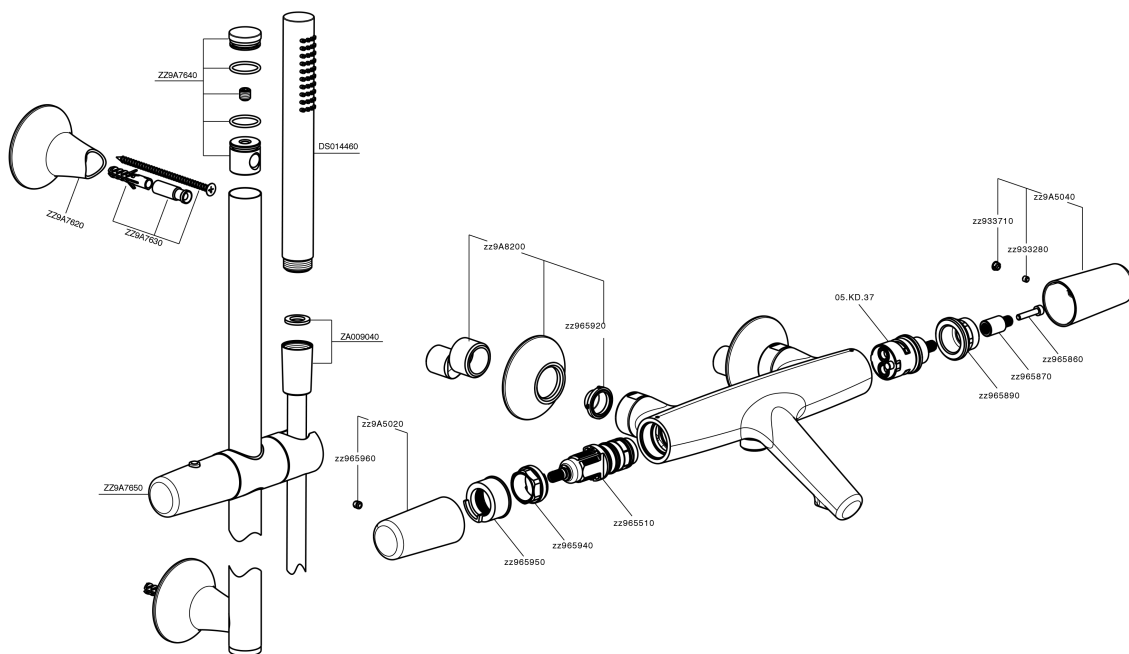

Thermostatic bath-shower mixer with sliding bar VITA_VIS21010

MODEL **VIS21010**

Thermostatic bath-shower mixer with sliding bar, 60 cm Brass slide bar Ø24 w/brass sliding bracket, 23 mm Brass One Spray handshower, 150 cm SUPREME smooth flexible hose

The Cisal SafeTouch system maintains the mixer body cool to the touch during operation.

Thermostatic

The Cisal thermostatic is your personal water manager, helping you to handle, control and save water and energy.

Thermostatic bath-shower mixer with sliding bar VITA_VIS21010

VIS21010

<https://en.cisal.it/thermostatic-bath-shower-mixer-with-sliding-bar-vita-vis21010>

2026-04-28