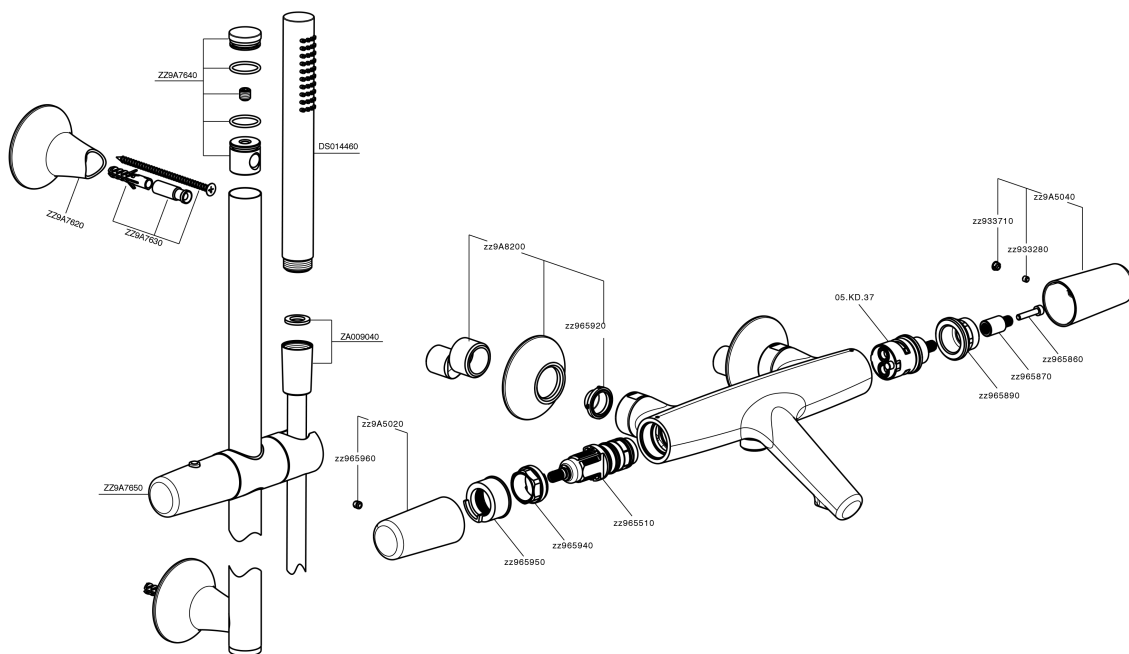

Thermostatic bath-shower mixer with sliding bar VITA_VIS21010

MODEL **VIS21010**

Thermostatic bath-shower mixer with sliding bar, 60 cm Brass slide bar Ø24 w/brass sliding bracket, 23 mm Brass One Spray handshower, 150 cm SUPREME smooth flexible hose

The Cisal SafeTouch system maintains the mixer body cool to the touch during operation.

Thermostatic

The Cisal thermostatic is your personal water manager, helping you to handle, control and save water and energy.

Thermostatic bath-shower mixer with sliding bar VITA_VIS21010

VIS21010

<https://en.cisal.it/thermostatic-bath-shower-mixer-with-sliding-bar-vita-vis21010>

2026-06-13