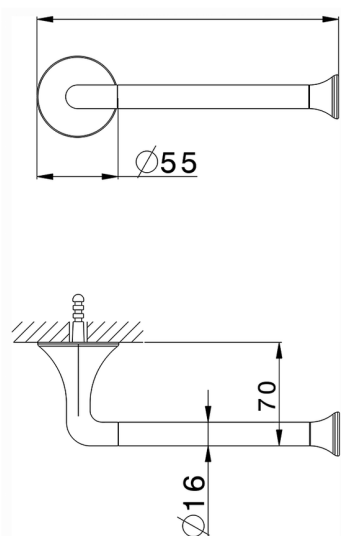

## Toilet paper holder VITA\_VI090400

MODEL **VI090400**

Toilet paper holder

AVAILABLE FINISHINGS

-  **21** 21 Chrome
-  **2Q** 2Q Black Titanium
-  **40** 40 Matt Black
-  **4Q** 4Q Matt White

CHARACTERISTICS