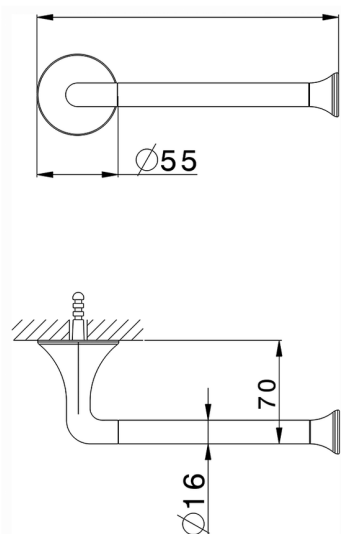

## Toilet paper holder VITA\_VI090400

MODEL **VI090400**

Toilet paper holder

AVAILABLE FINISHINGS

-  **21** 21 Chrome
-  **2Q** 2Q Black Titanium
-  **40** 40 Matt Black
-  **4Q** 4Q Matt White

CHARACTERISTICS