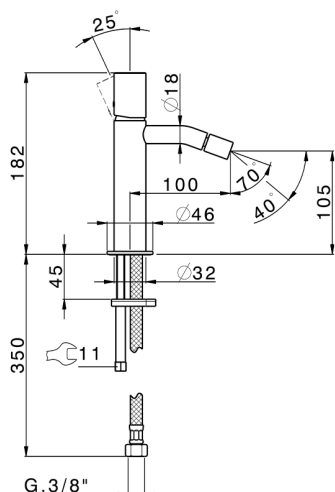

Single lever bidet mixer SMOOTH X32_X3000564

MODEL **X3000564**

Single lever bidet mixer, without pop up waste, G.3/8" Stainless Steel Flexible, with smooth lever, Inox AISI 316L

AVAILABLE FINISHINGS

-  **5H** 5H Dark Brass Brushed
-  **5L** 5L Brushed Black Titanium
-  **5N** 5N Brushed Rose Gold
-  **D1** D1 Brushed Inox

CHARACTERISTICS

Cartridge Spare Parts **ZZ96550000**

25 mm Cartridge

Single lever bidet mixer SMOOTH X32_X3000564

X3000564

<https://en.cisal.it/single-lever-bidet-mixer-smooth-x32x3000564>

2024-09-19