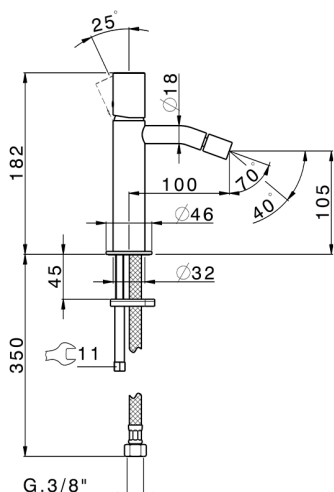

Single lever bidet mixer SMOOTH X32_X3000564

MODEL **X3000564**

Single lever bidet mixer, without pop up waste, G.3/8" Stainless Steel Flexible, with smooth lever, Inox AISI 316L

AVAILABLE FINISHINGS

-  **5H** 5H Dark Brass Brushed
-  **5L** 5L Brushed Black Titanium
-  **5N** 5N Brushed Rose Gold
-  **D1** D1 Brushed Inox

CHARACTERISTICS

Cartridge Spare Parts **ZZ96550000**

25 mm Cartridge

Single lever bidet mixer SMOOTH X32_X3000564

X3000564

<https://en.cisal.it/single-lever-bidet-mixer-smooth-x32x3000564>

2024-09-19