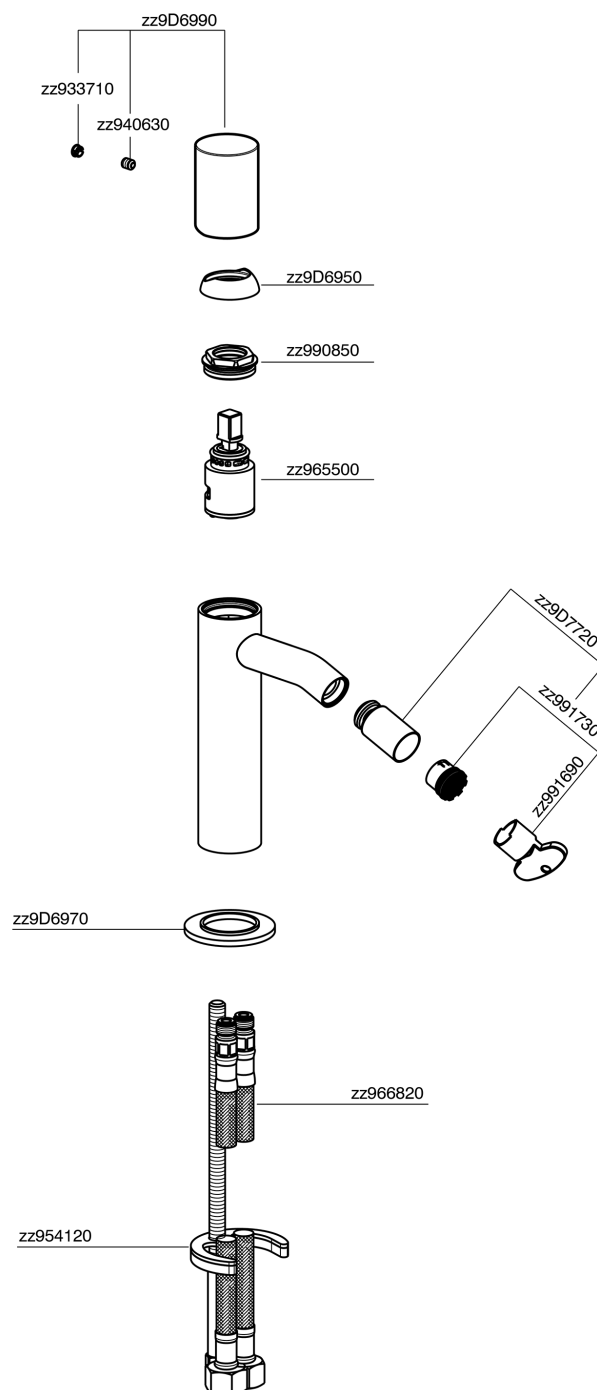

Single lever bidet mixer SMOOTH X32_X3000564

MODEL **X3000564**

Single lever bidet mixer, without pop up waste, G.3/8" Stainless Steel Flexible, with smooth lever, Inox AISI 316L

AVAILABLE FINISHINGS

-  **5H** 5H Dark Brass Brushed
-  **5L** 5L Brushed Black Titanium
-  **5N** 5N Brushed Rose Gold
-  **D1** D1 Brushed Inox

CHARACTERISTICS

Cartridge Spare Parts **ZZ96550000**

25 mm Cartridge

Single lever bidet mixer SMOOTH X32_X3000564

X3000564

<https://en.cisal.it/single-lever-bidet-mixer-smooth-x32x3000564>

2024-09-19