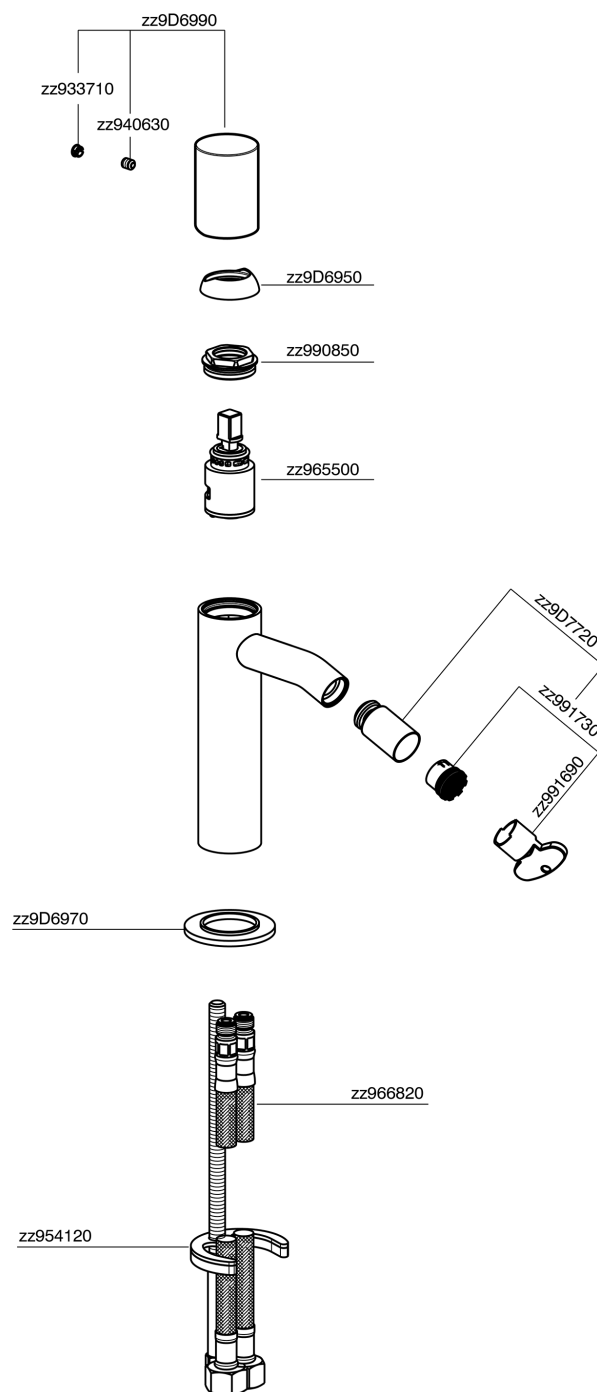

## Single lever bidet mixer SMOOTH X32\_X3000564

X3000564

<https://en.cisal.it/single-lever-bidet-mixer-smooth-x32x3000564>

2024-09-19