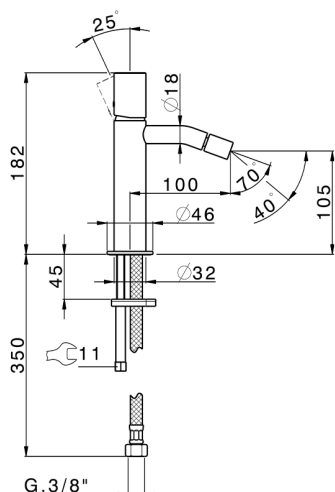

Single lever bidet mixer SMOOTH X32_X3000564

MODEL **X3000564**

Single lever bidet mixer, without pop up waste, G.3/8" Stainless Steel Flexible, with smooth lever, Inox AISI 316L

AVAILABLE FINISHINGS

-  **5H** 5H Dark Brass Brushed
-  **5L** 5L Brushed Black Titanium
-  **5N** 5N Brushed Rose Gold
-  **D1** D1 Brushed Inox

CHARACTERISTICS

Cartridge Spare Parts **ZZ96550000**

25 mm Cartridge

Single lever bidet mixer SMOOTH X32_X3000564

X3000564

<https://en.cisal.it/single-lever-bidet-mixer-smooth-x32x3000564>

2024-09-16