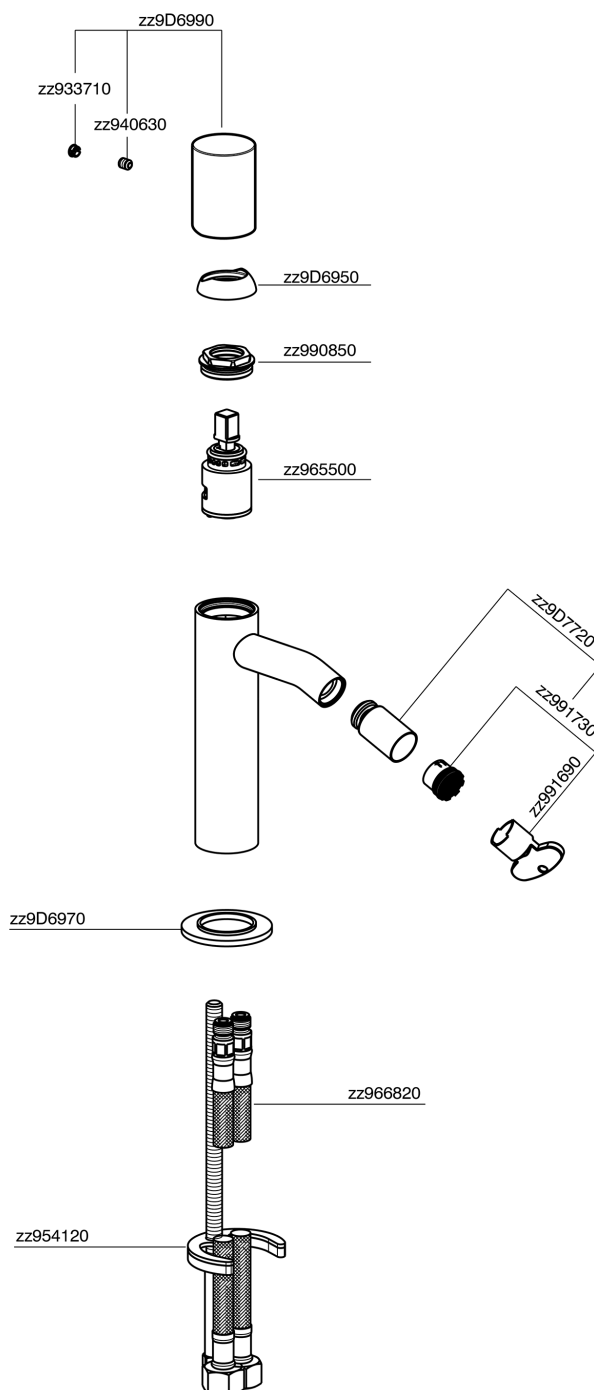

Single lever bidet mixer SMOOTH X32_X3000564

MODEL **X3000564**

Single lever bidet mixer, without pop up waste, G.3/8" Stainless Steel Flexible, with smooth lever, Inox AISI 316L

AVAILABLE FINISHINGS

-  **5H** 5H Dark Brass Brushed
-  **5L** 5L Brushed Black Titanium
-  **5N** 5N Brushed Rose Gold
-  **D1** D1 Brushed Inox

CHARACTERISTICS

Cartridge Spare Parts **ZZ96550000**

25 mm Cartridge

Single lever bidet mixer SMOOTH X32_X3000564

X3000564

<https://en.cisal.it/single-lever-bidet-mixer-smooth-x32x3000564>

2024-09-16