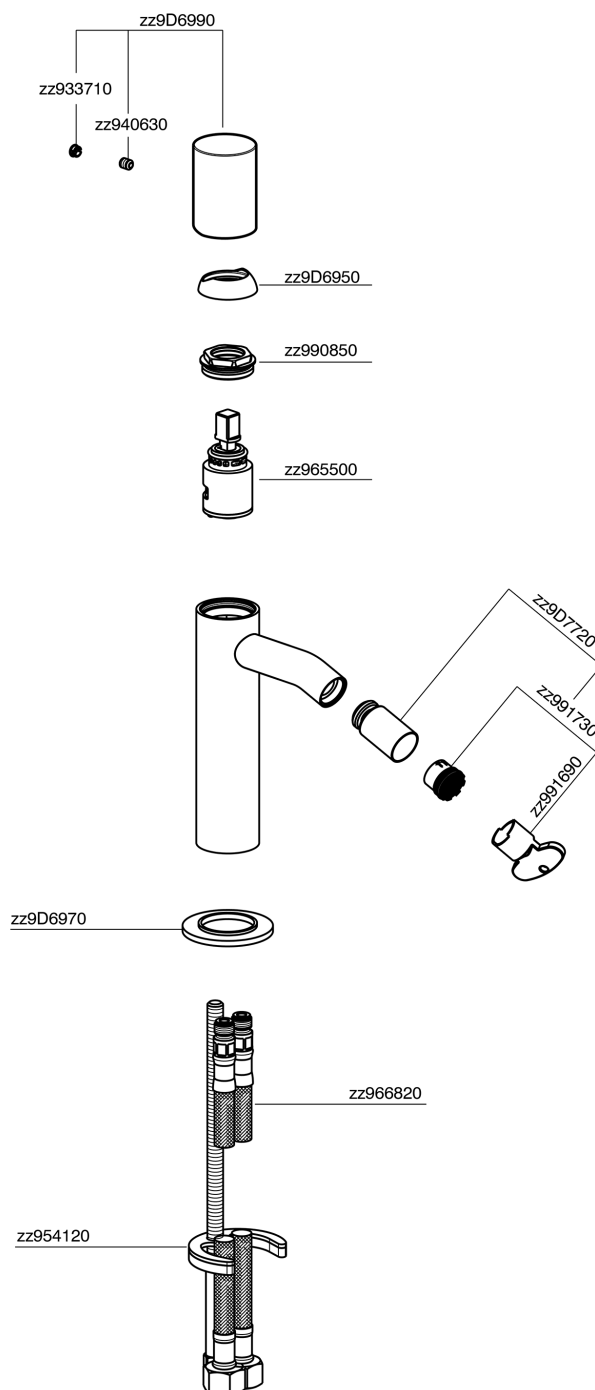

## Single lever bidet mixer SMOOTH X32\_X3000564

X3000564

<https://en.cisal.it/single-lever-bidet-mixer-smooth-x32x3000564>

2024-09-16