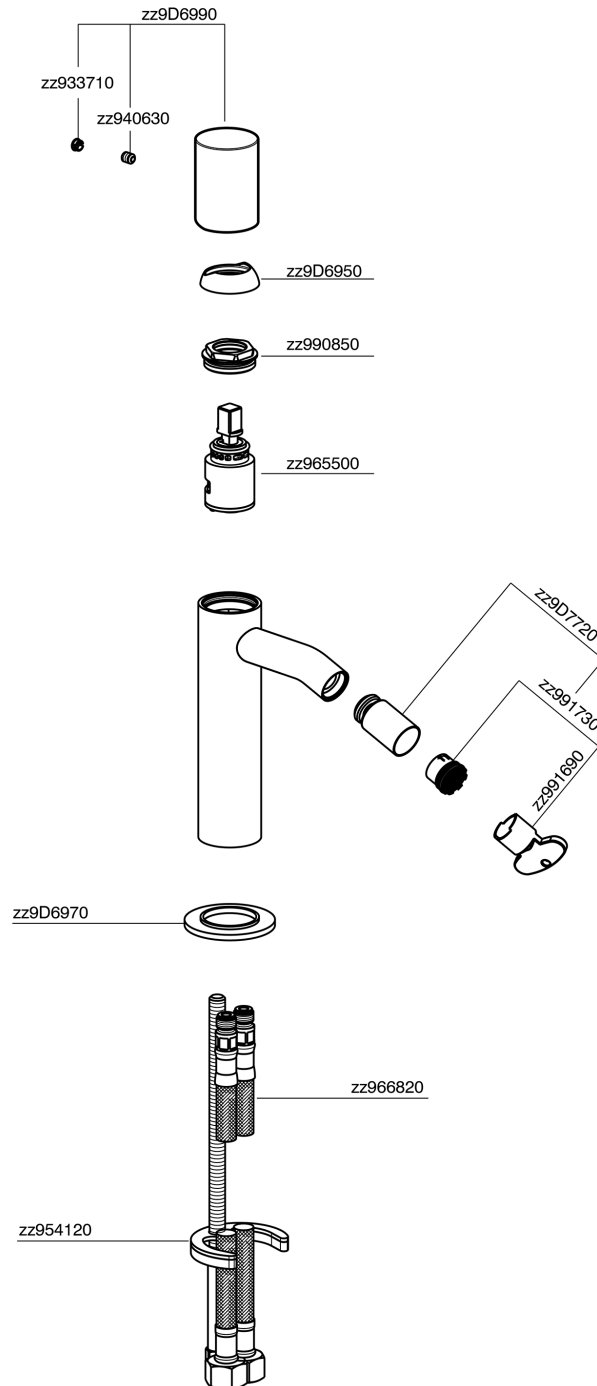

Single lever bidet mixer SMOOTH X32_X3000564

MODEL **X3000564**

Single lever bidet mixer, without pop up waste, G.3/8" Stainless Steel Flexible, with smooth lever, Inox AISI 316L

AVAILABLE FINISHINGS

-  **5H** 5H Dark Brass Brushed
-  **5L** 5L Brushed Black Titanium
-  **5N** 5N Brushed Rose Gold
-  **D1** D1 Brushed Inox

CHARACTERISTICS

Cartridge Spare Parts **ZZ96550000**

25 mm Cartridge

Single lever bidet mixer SMOOTH X32_X3000564

X3000564

<https://en.cisal.it/single-lever-bidet-mixer-smooth-x32x3000564>

2024-09-19