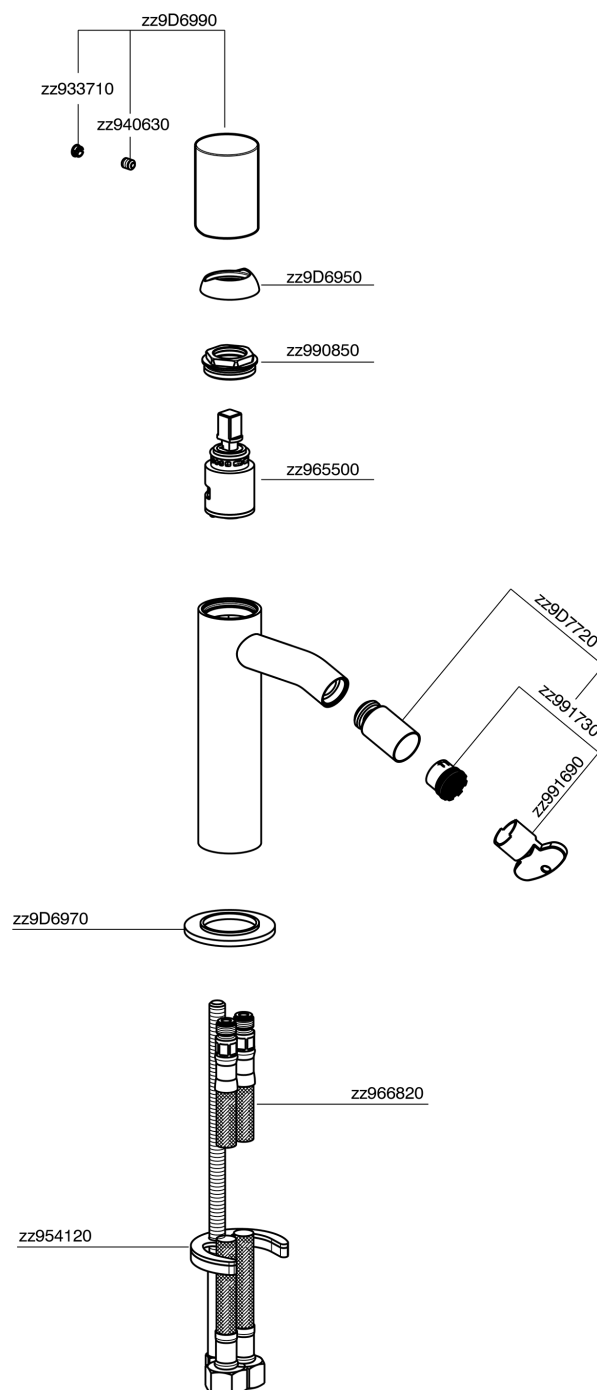

## Single lever bidet mixer SMOOTH X32\_X3000564

X3000564

<https://en.cisal.it/single-lever-bidet-mixer-smooth-x32x3000564>

2024-09-19