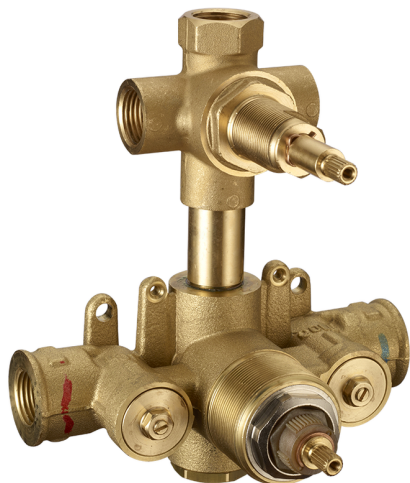

## Exposed part for con.thermo.shower mixer, 3-outlet **CHERIE\_CE019200**

MODEL **CE019200**

Exposed part for con.thermo.shower mixer, 3-outlet, with 3 outlet deviasstop, without concealed part, for item ZA019200

### Thermostatic

The Cisal thermostatic is your personal water manager, helping you to handle, control and save water and energy.

## Concealed thermostatic shower mixer, 3-outlets CONCEALED\_ZA019200

MODEL **ZA019200**

Concealed thermostatic shower mixer, 3-outlets, with 1/2" 3 outlet deviastop cartridge, without trim kit

AVAILABLE FINISHINGS

### DeviaStop

The Cisal Devia Stop technology allows to adjust the water flow and to direct it to the selected output point (overhead soaker, hand shower, etc).