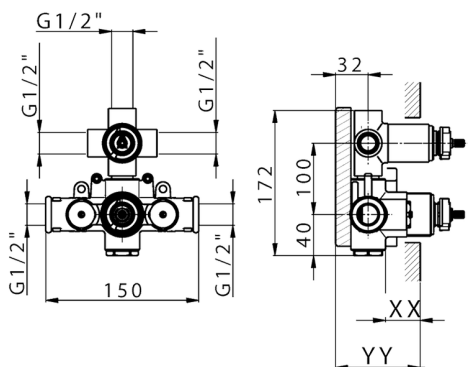

## Concealed thermostatic shower mixer, 3-outlets CONCEALED\_ZA019200

MODEL **ZA019200**

Concealed thermostatic shower mixer, 3-outlets, with 1/2" 3 outlet deviastop cartridge, without trim kit

AVAILABLE FINISHINGS

CHARACTERISTICS

Concealed **1**  
 Cartridge Spare Parts **24.04A.PP**

**8x20 Plus P Thermostatic Valve**

Piastra/Plate/Plaque/Platte/Placa

2-3mm: XX 25-40 YY 76-91

10mm: XX 21-34 YY 70-83