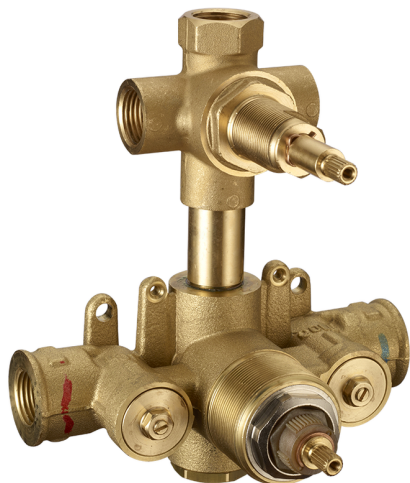

Exposed part for con.thermo.shower mixer, 3-outlet **CHERIE_CE019200**

MODEL **CE019200**

Exposed part for con.thermo.shower mixer, 3-outlet, with 3 outlet deviator, without concealed part, for item ZA019200

The Cisal thermostatic is your personal water manager, helping you to handle, control and save water and energy.

Concealed thermostatic shower mixer, 3-outlets CONCEALED_ZA019200

MODEL **ZA019200**

Concealed thermostatic shower mixer, 3-outlets, with 1/2" 3 outlet deviastop cartridge, without trim kit

AVAILABLE FINISHINGS

CHARACTERISTICS

Concealed **1**
 Cartridge Spare Parts **24.04A.PP**

8x20 Plus P Thermostatic Valve

Piastra/Plate/Plaque/Platte/Placa

2-3mm: XX 25-40 YY 76-91

10mm: XX 21-34 YY 70-83

DeviaStop

The Cisal Devia Stop technology allows to adjust the water flow and to direct it to the selected output point (overhead soaker, hand shower, etc).

Thermostatic

The Cisal thermostatic is your personal water manager, helping you to handle, control and save water and energy.