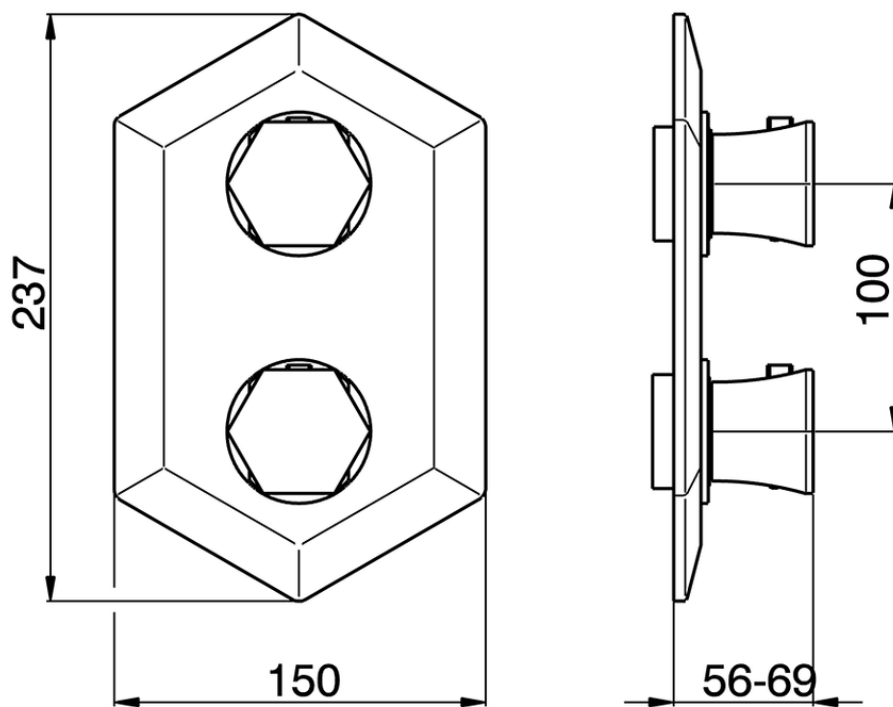

Exposed part for con.thermo.shower mixer, 3-outlet CHERIE_CE019200

CE019200

<https://en.cisal.it/exposed-part-for-con-thermo-shower-mixer-3-outlet-cherie-ce019200>

Piastra/Plate/Plaque/Platte/Placa

2-3mm: XX 25-40 YY 76-91

10mm: XX 21-34 YY 70-83

ZA019200

<https://en.cisal.it/concealed-thermostatic-shower-mixer-3-outlets-concealed-za019200>

2026-04-09