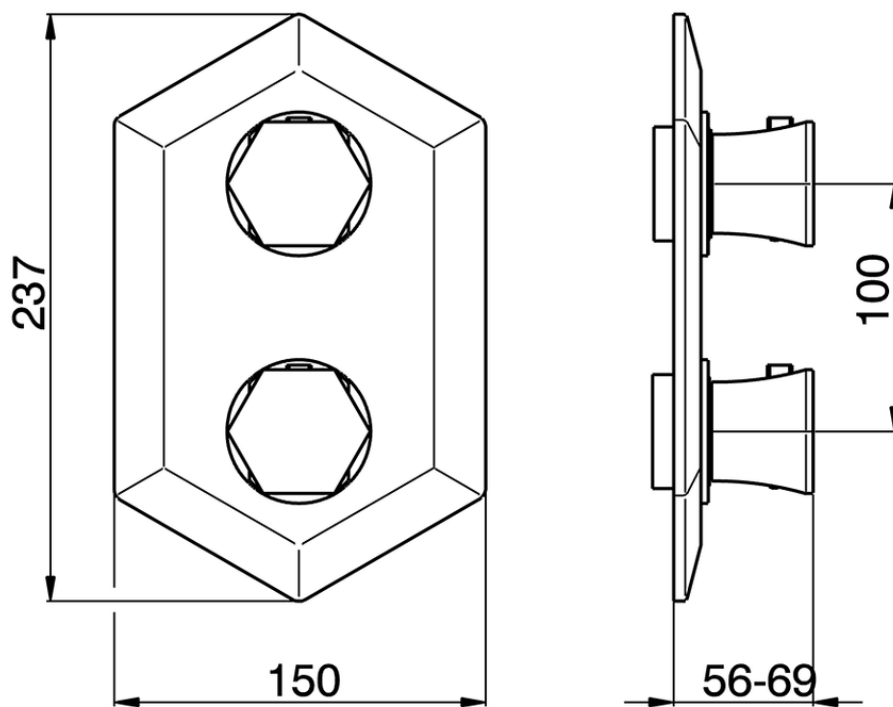

Exposed part for con.thermo.shower mixer, 3-outlet CHERIE_CE019200

CE019200

<https://en.cisal.it/exposed-part-for-con-thermo-shower-mixer-3-outlet-cherie-ce019200>

Piastra/Plate/Plaque/Platte/Placa

2-3mm: XX 25-40 YY 76-91

10mm: XX 21-34 YY 70-83

ZA019200

<https://en.cisal.it/concealed-thermostatic-shower-mixer-3-outlets-concealed-za019200>

2026-04-30