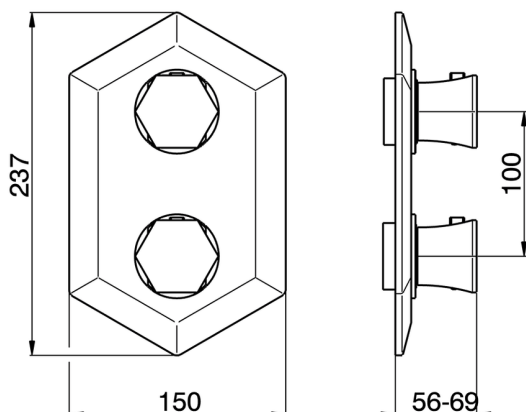

Exposed part for con.thermo.shower mixer, 3-outlet **CHERIE_CE019200**

MODEL **CE019200**

Exposed part for con.thermo.shower mixer, 3-outlet, with 3 outlet deviasstop, without concealed part, for item ZA019200

AVAILABLE FINISHINGS

- **21** 21 Chrome
- **24** 24 Gold
- **2B** 2B Polished Nickel
- **2P** 2P Rose Gold

CHARACTERISTICS

Installation **Concealed**
Required concealed parts **ZA019200**

Thermostatic

The Cisal thermostatic is your personal water manager, helping you to handle, control and save water and energy.