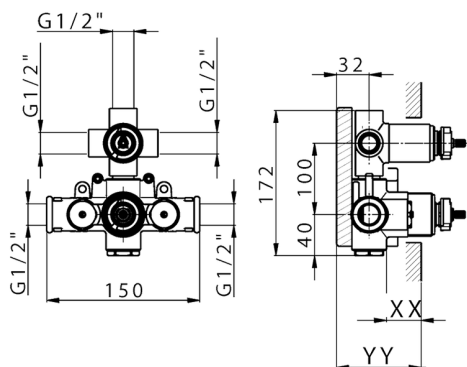

## Concealed thermostatic shower mixer, 3-outlets CONCEALED\_ZA019200

MODEL **ZA019200**

Concealed thermostatic shower mixer, 3-outlets, with 1/2" 3 outlet deviastop cartridge, without trim kit

AVAILABLE FINISHINGS

CHARACTERISTICS

Concealed **1**  
 Cartridge Spare Parts **24.04A.PP**

**8x20 Plus P Thermostatic Valve**

Piastra/Plate/Plaque/Platte/Placa

2-3mm: XX 25-40 YY 76-91

10mm: XX 21-34 YY 70-83