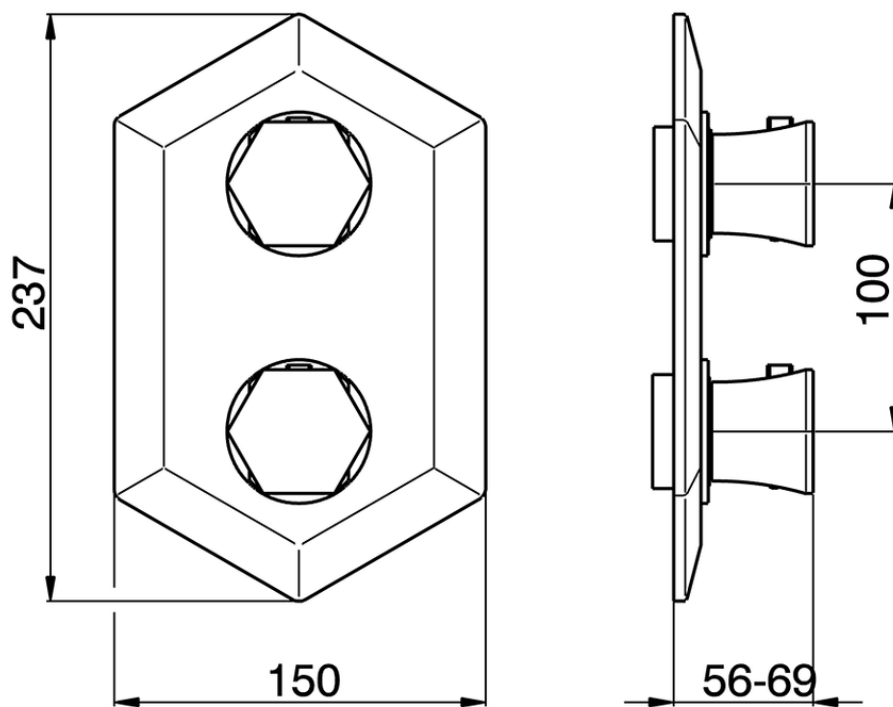

Exposed part for con.thermo.shower mixer, 3-outlet CHERIE_CE019200

CE019200

<https://en.cisal.it/exposed-part-for-con-thermo-shower-mixer-3-outlet-cherie-ce019200>

Piastra/Plate/Plaque/Platte/Placa

2-3mm: XX 25-40 YY 76-91

10mm: XX 21-34 YY 70-83

ZA019200

<https://en.cisal.it/concealed-thermostatic-shower-mixer-3-outlets-concealed-za019200>

2026-06-14