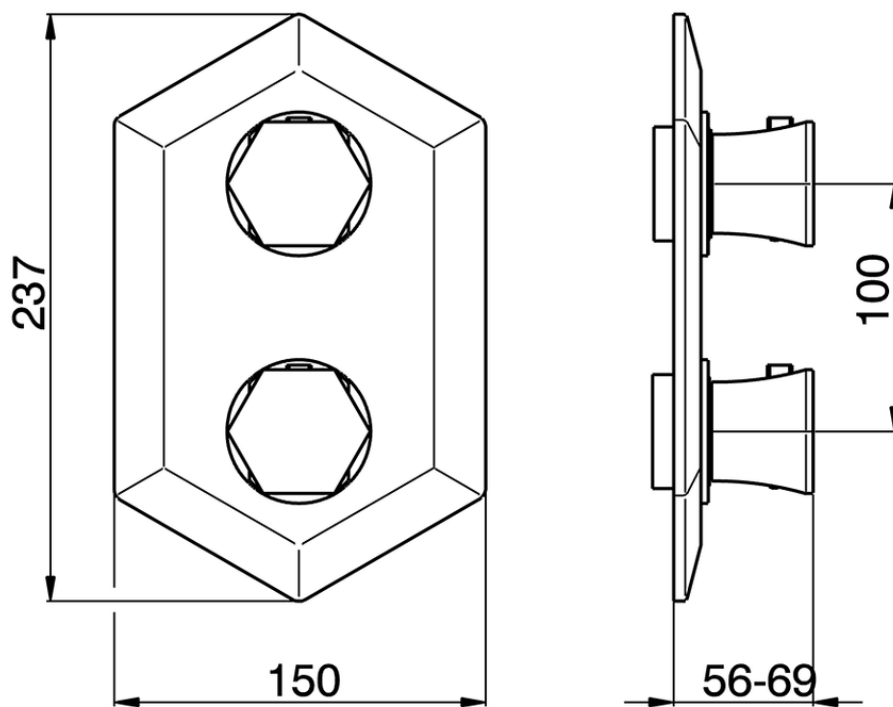

## Exposed part for con.thermo.shower mixer, 3-outlet CHERIE\_CE019200

CE019200

<https://en.cisal.it/exposed-part-for-con-thermo-shower-mixer-3-outlet-cherie-ce019200>

Piastra/Plate/Plaque/Platte/Placa

2-3mm: XX 25-40 YY 76-91

10mm: XX 21-34 YY 70-83

ZA019200

<https://en.cisal.it/concealed-thermostatic-shower-mixer-3-outlets-concealed-za019200>

2026-05-20