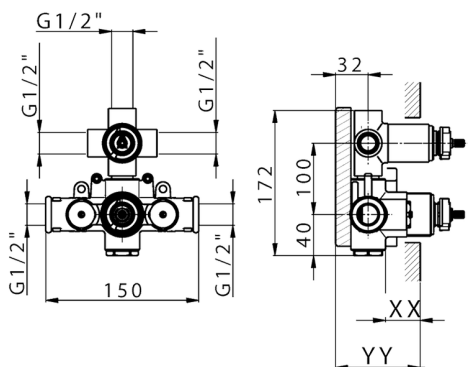

AVAILABLE FINISHINGS

CHARACTERISTICS

Concealed **1**
 Cartridge Spare Parts **24.04A.PP**

8x20 Plus P Thermostatic Valve

Piastra/Plate/Plaque/Platte/Placa

2-3mm: XX 25-40 YY 76-91

10mm: XX 21-34 YY 70-83

DeviaStop