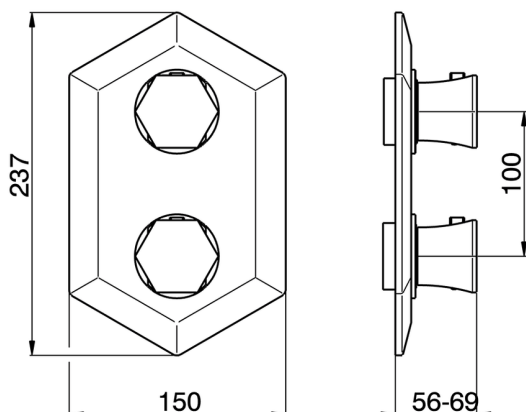

Exposed part for con.thermo.shower mixer, 3-outlet **CHERIE_CE019200**

MODEL **CE019200**

Exposed part for con.thermo.shower mixer, 3-outlet, with 3 outlet deviasstop, without concealed part, for item ZA019200

AVAILABLE FINISHINGS

-  **21** 21 Chrome
-  **24** 24 Gold
-  **2B** 2B Polished Nickel
-  **2P** 2P Rose Gold

CHARACTERISTICS

Installation **Concealed**
 Required concealed parts **ZA019200**

Thermostatic

AVAILABLE FINISHINGS

CHARACTERISTICS

Concealed **1**
 Cartridge Spare Parts **24.04A.PP**

8x20 Plus P Thermostatic Valve

Piastra/Plate/Plaque/Platte/Placa

2-3mm: XX 25-40 YY 76-91

10mm: XX 21-34 YY 70-83

DeviaStop