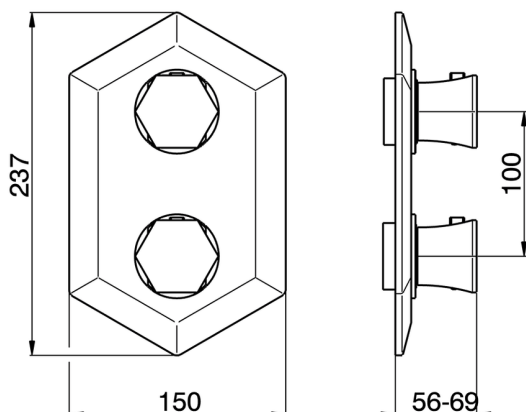

Exposed part for con.thermo.shower mixer, 3-outlet **CHERIE_CE019200**

MODEL **CE019200**

Exposed part for con.thermo.shower mixer, 3-outlet, with 3 outlet deviator, without concealed part, for item ZA019200

AVAILABLE FINISHINGS

-  **21** 21 Chrome
-  **24** 24 Gold
-  **2B** 2B Polished Nickel
-  **2P** 2P Rose Gold

CHARACTERISTICS

Installation **Concealed**
 Required concealed parts **ZA019200**

Thermostatic

AVAILABLE FINISHINGS

CHARACTERISTICS

Concealed **1**
 Cartridge Spare Parts **24.04A.PP**

8x20 Plus P Thermostatic Valve

Piastra/Plate/Plaque/Platte/Placa

2-3mm: XX 25-40 YY 76-91

10mm: XX 21-34 YY 70-83

DeviaStop