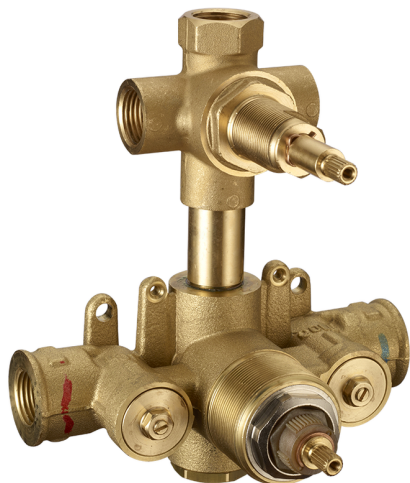

## Exposed part for con.thermo.shower mixer, 3-outlet **CHERIE\_CE019200**

MODEL **CE019200**

Exposed part for con.thermo.shower mixer, 3-outlet, with 3 outlet deviator, without concealed part, for item ZA019200

### Thermostatic

The Cisal thermostatic is your personal water manager, helping you to handle, control and save water and energy.

## Concealed thermostatic shower mixer, 3-outlets CONCEALED\_ZA019200

MODEL **ZA019200**

Concealed thermostatic shower mixer, 3-outlets, with 1/2" 3 outlet deviastop cartridge, without trim kit

AVAILABLE FINISHINGS

### DeviaStop

The Cisal Devia Stop technology allows to adjust the water flow and to direct it to the selected output point (overhead soaker, hand shower, etc).