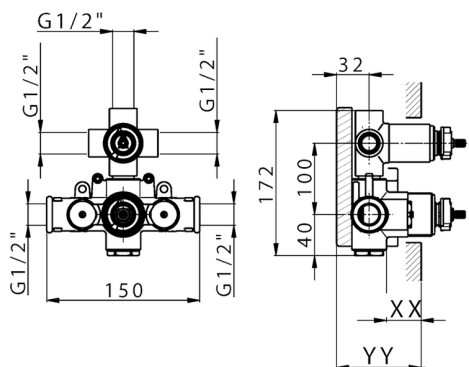

AVAILABLE FINISHINGS

CHARACTERISTICS

Concealed **1**
 Cartridge Spare Parts **24.04A.PP**

8x20 Plus P Thermostatic Valve

Piastra/Plate/Plaque/Platte/Placa

2-3mm: XX 25-40 YY 76-91

10mm: XX 21-34 YY 70-83

DeviaStop