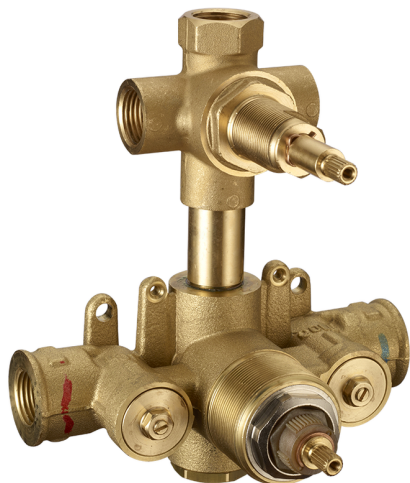

Exposed part for con.thermo.shower mixer, 3-outlet **CHERIE_CE019200**

MODEL **CE019200**

Exposed part for con.thermo.shower mixer, 3-outlet, with 3 outlet deviasstop, without concealed part, for item ZA019200

The Cisal thermostatic is your personal water manager, helping you to handle, control and save water and energy.

Concealed thermostatic shower mixer, 3-outlets CONCEALED_ZA019200

MODEL **ZA019200**

Concealed thermostatic shower mixer, 3-outlets, with 1/2" 3 outlet devia-stop cartridge, without trim kit

AVAILABLE FINISHINGS

CHARACTERISTICS

Concealed **1**
 Cartridge Spare Parts **24.04A.PP**

8x20 Plus P Thermostatic Valve

Piastra/Plate/Plaque/Platte/Placa

2-3mm: XX 25-40 YY 76-91

10mm: XX 21-34 YY 70-83

DeviaStop

The Cisal Devia Stop technology allows to adjust the water flow and to direct it to the selected output point (overhead soaker, hand shower, etc).

Thermostatic

The Cisal thermostatic is your personal water manager, helping you to handle, control and save water and energy.