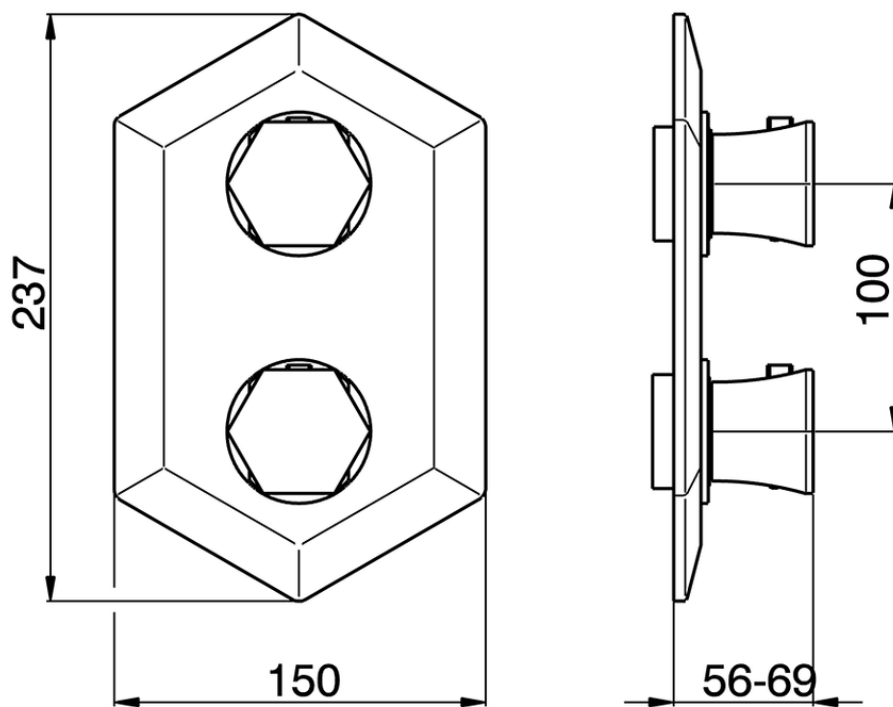

Exposed part for con.thermo.shower mixer, 3-outlet CHERIE_CE019200

CE019200

<https://en.cisal.it/exposed-part-for-con-thermo-shower-mixer-3-outlet-cherie-ce019200>

Piastra/Plate/Plaque/Platte/Placa

2-3mm: XX 25-40 YY 76-91

10mm: XX 21-34 YY 70-83

ZA019200

<https://en.cisal.it/concealed-thermostatic-shower-mixer-3-outlets-concealed-za019200>

2026-06-13