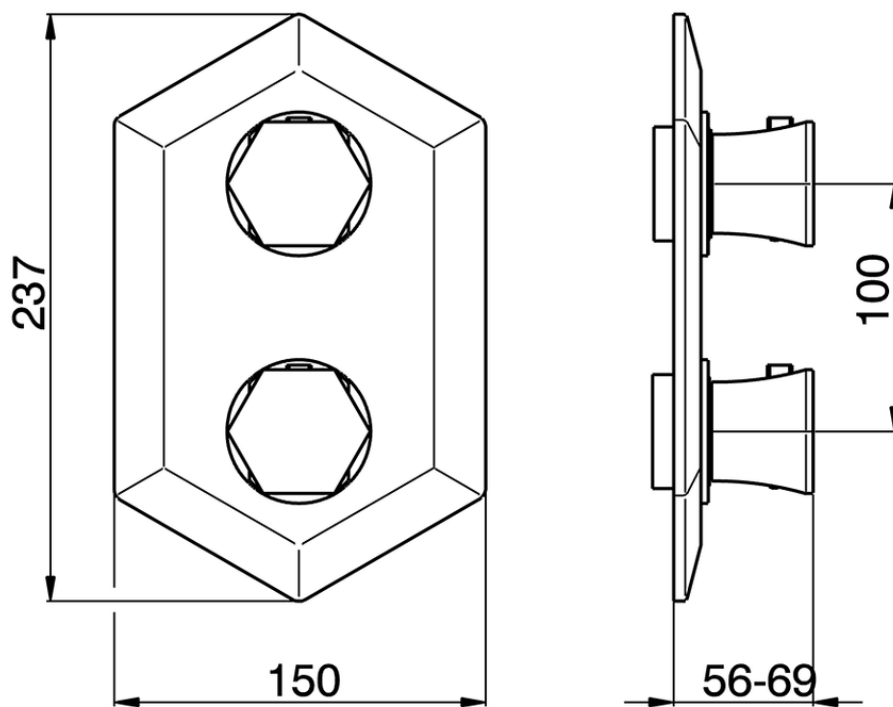

Exposed part for con.thermo.shower mixer, 3-outlet CHERIE_CE019200

CE019200

<https://en.cisal.it/exposed-part-for-con-thermo-shower-mixer-3-outlet-cherie-ce019200>

Piastra/Plate/Plaque/Platte/Placa

2-3mm: XX 25-40 YY 76-91

10mm: XX 21-34 YY 70-83

ZA019200

<https://en.cisal.it/concealed-thermostatic-shower-mixer-3-outlets-concealed-za019200>

2026-04-29