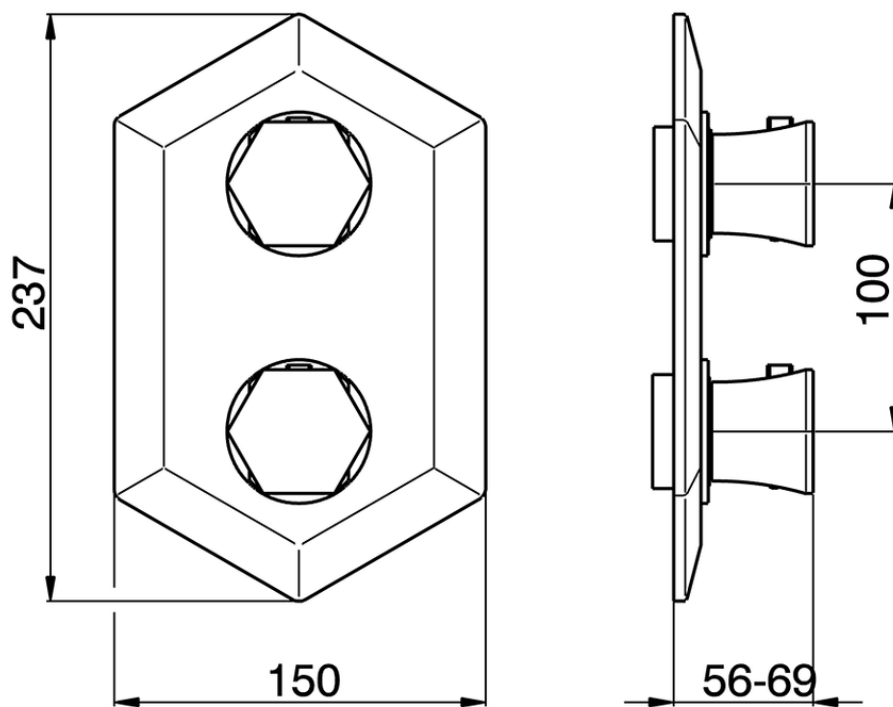

## Exposed part for con.thermo.shower mixer, 3-outlet CHERIE\_CE019200

CE019200

<https://en.cisal.it/exposed-part-for-con-thermo-shower-mixer-3-outlet-cherie-ce019200>

Piastra/Plate/Plaque/Platte/Placa

2-3mm: XX 25-40 YY 76-91

10mm: XX 21-34 YY 70-83

ZA019200

<https://en.cisal.it/concealed-thermostatic-shower-mixer-3-outlets-concealed-za019200>

2026-04-29