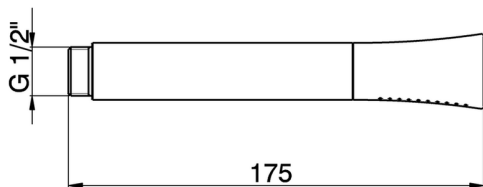

Chérie handshower SHOWER_DS014200

MODEL **DS014200**

Chérie handshower, Brass one spray

AVAILABLE FINISHINGS

CHARACTERISTICS

2026-04-24