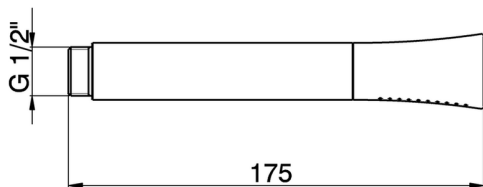

## Chérie handshower SHOWER\_DS014200

MODEL **DS014200**

Chérie handshower, Brass one spray

AVAILABLE FINISHINGS

CHARACTERISTICS

2026-05-15