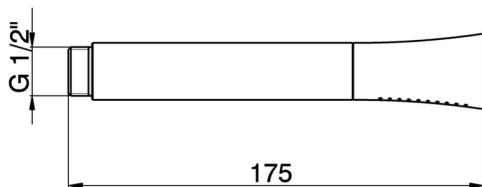

## Chérie handshower SHOWER\_DS014200

MODEL **DS014200**

Chérie handshower, Brass one spray

AVAILABLE FINISHINGS

CHARACTERISTICS

2026-06-25