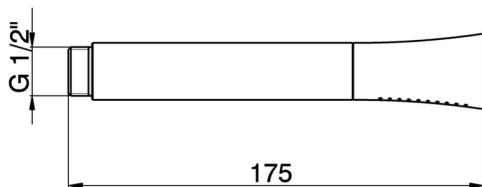

Chérie handshower SHOWER_DS014200

MODEL **DS014200**

Chérie handshower, Brass one spray

AVAILABLE FINISHINGS

CHARACTERISTICS

2026-06-04