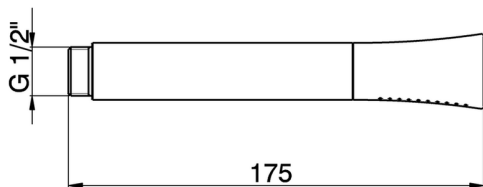

Chérie handshower SHOWER_DS014200

MODEL **DS014200**

Chérie handshower, Brass one spray

AVAILABLE FINISHINGS

CHARACTERISTICS

2026-04-28