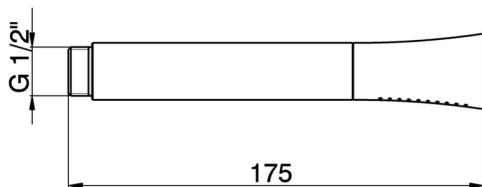

Chérie handshower SHOWER_DS014200

MODEL **DS014200**

Chérie handshower, Brass one spray

AVAILABLE FINISHINGS

CHARACTERISTICS

2026-04-04