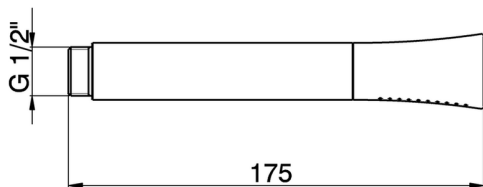

## Chérie handshower SHOWER\_DS014200

MODEL **DS014200**

Chérie handshower, Brass one spray

AVAILABLE FINISHINGS

CHARACTERISTICS

2026-06-05