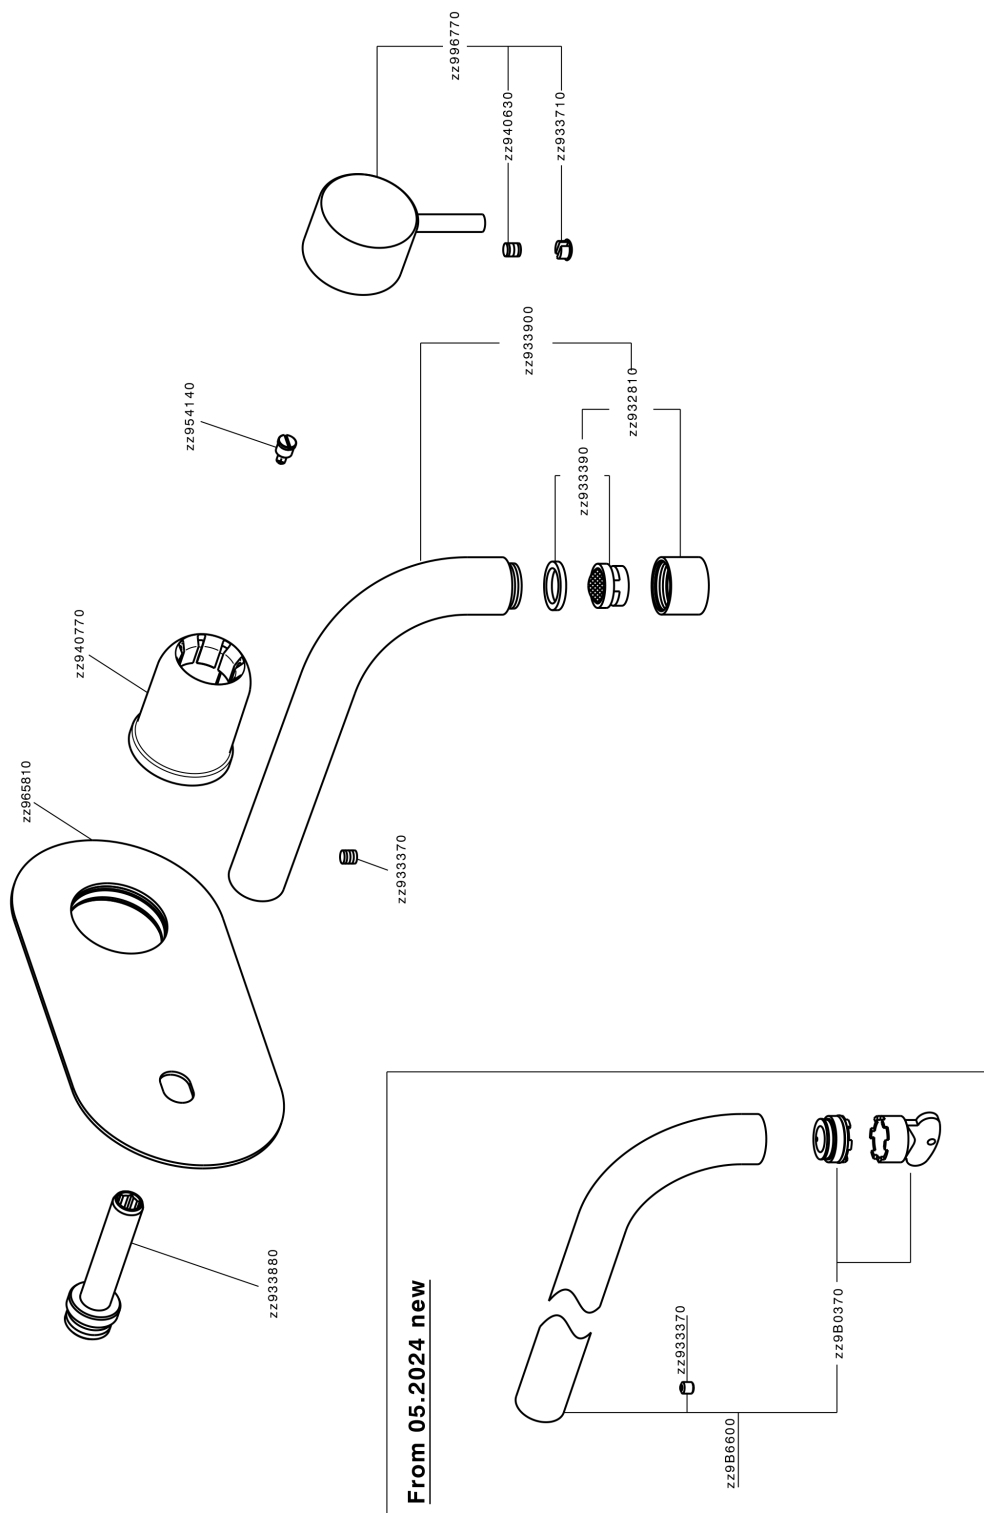

## Exposed part for single lever washbasin valve NUOVA LESS\_LN005511

LN005511

<https://en.cisal.it/exposed-part-for-single-lever-washbasin-valve-nuova-less-ln005511>

2026-04-06