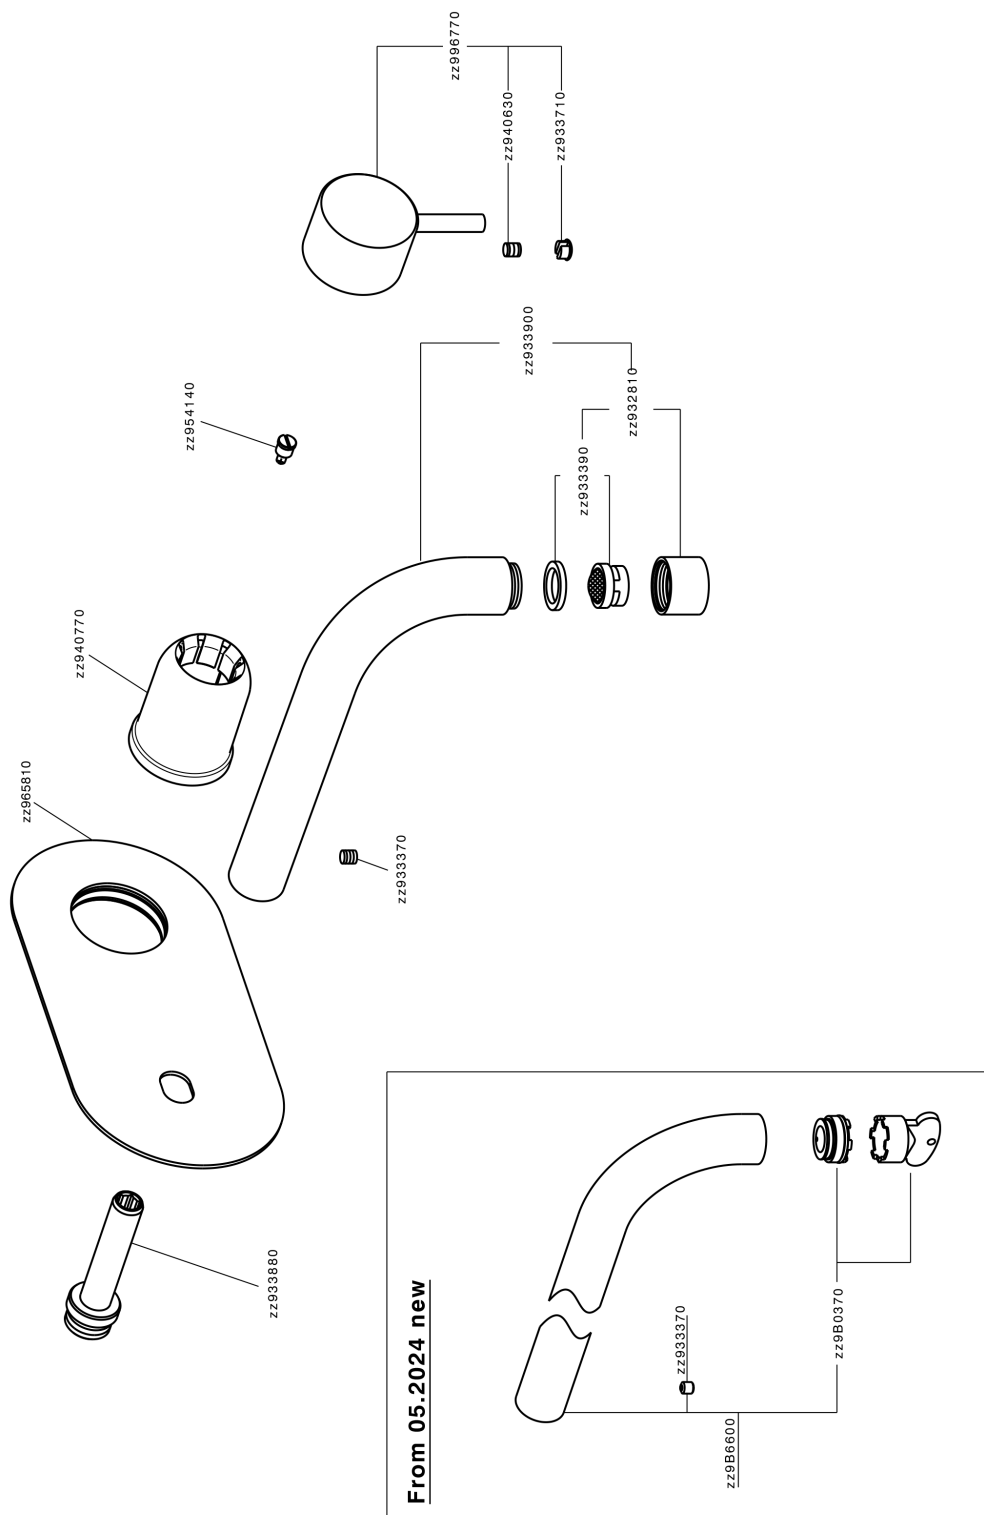

Exposed part for single lever washbasin valve NUOVA LESS_LN005511

LN005511

<https://en.cisal.it/exposed-part-for-single-lever-washbasin-valve-nuova-less-ln005511>

2026-04-26