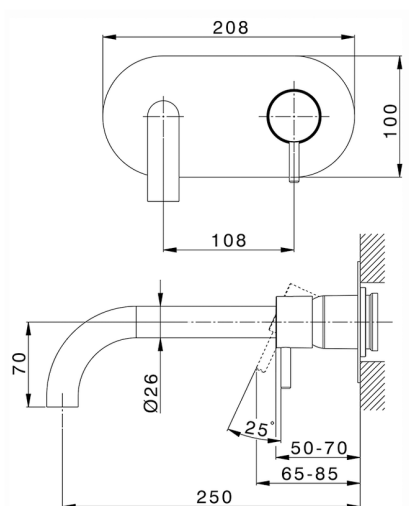

Exposed part for single lever washbasin valve NUOVA LESS_LN005511

MODEL **LN005511**

Exposed part for single lever washbasin valve, without concealed part, spout L.250 mm, for item Easy-Box ZA002450-ZA025510

AVAILABLE FINISHINGS

-  **21** 21 Chrome
-  **2F** 2F Brushed Nickel
-  **40** 40 Matt Black
-  **4Q** 4Q Matt White

CHARACTERISTICS

Installation **Concealed**
 Required concealed parts **ZA002450**

Exposed part for single lever washbasin valve NUOVA LESS_LN005511

LN005511

<https://en.cisal.it/exposed-part-for-single-lever-washbasin-valve-nuova-less-ln005511>

2026-04-26