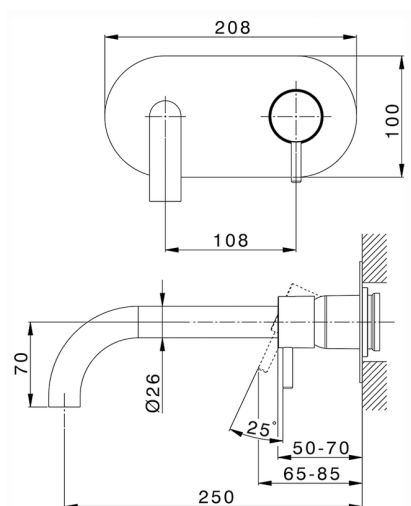

Exposed part for single lever washbasin valve NUOVA LESS_LN005511

MODEL **LN005511**

Exposed part for single lever washbasin valve, without concealed part, spout L.250 mm, for item Easy-Box ZA002450-ZA025510

AVAILABLE FINISHINGS

-  **21** 21 Chrome
-  **2F** 2F Brushed Nickel
-  **40** 40 Matt Black
-  **4Q** 4Q Matt White

CHARACTERISTICS

Installation **Concealed**
 Required concealed parts **ZA002450**

Exposed part for single lever washbasin valve NUOVA LESS_LN005511

LN005511

<https://en.cisal.it/exposed-part-for-single-lever-washbasin-valve-nuova-less-ln005511>

2026-06-05