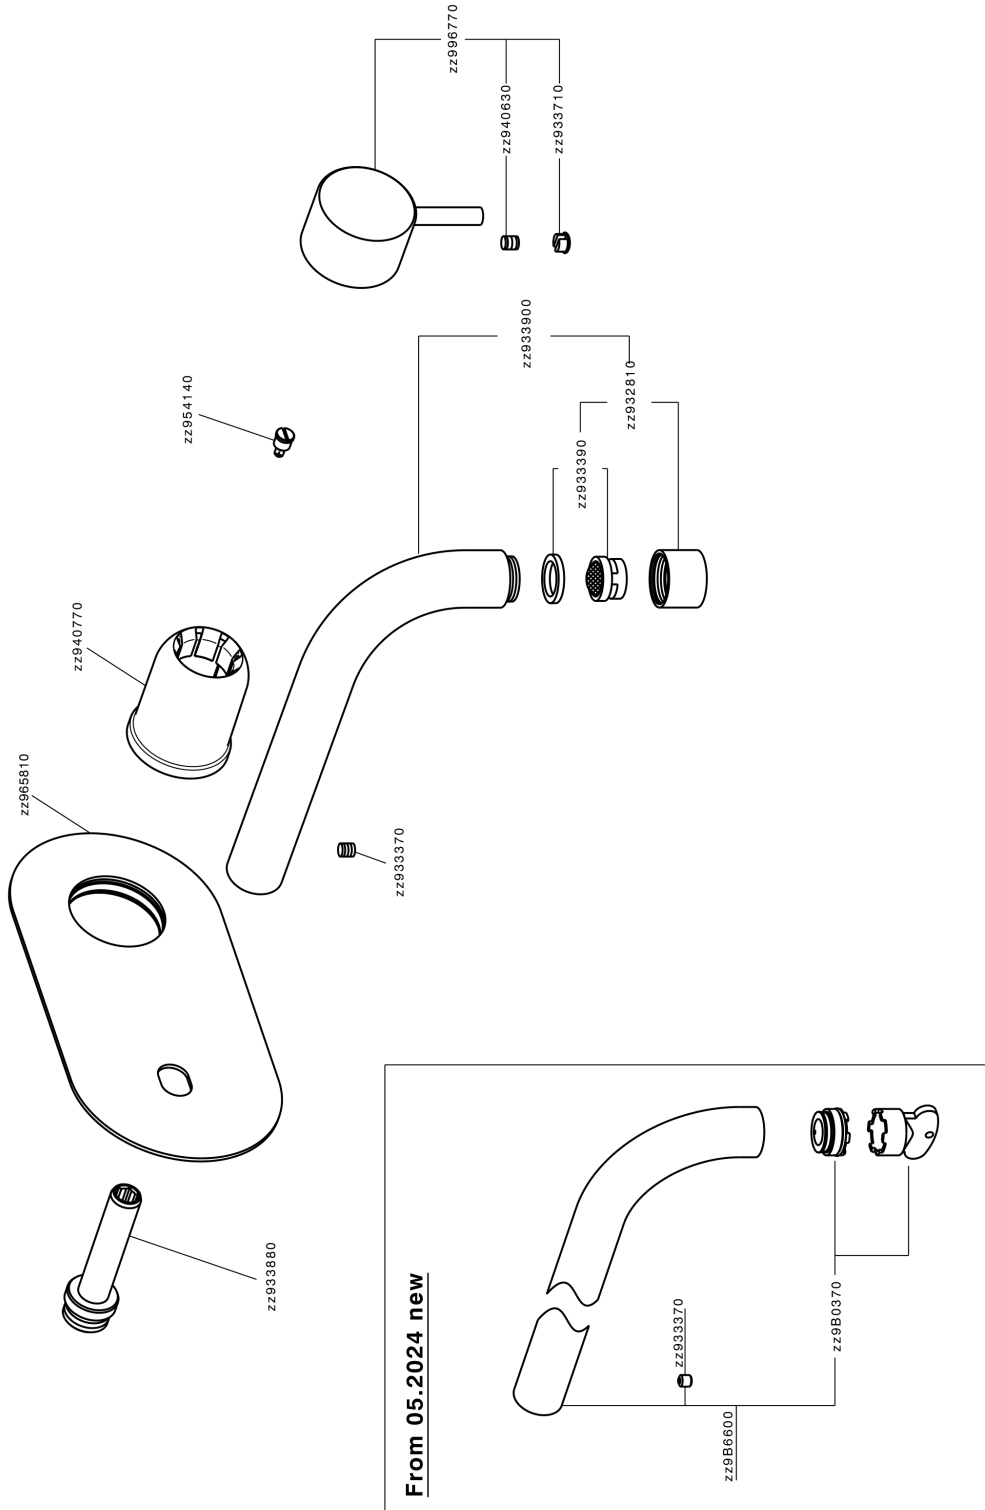

Exposed part for single lever washbasin valve NUOVA LESS_LN005511

MODEL **LN005511**

Exposed part for single lever washbasin valve, without concealed part, spout L.250 mm, for item Easy-Box ZA002450-ZA025510

AVAILABLE FINISHINGS

-  **21** 21 Chrome
-  **2F** 2F Brushed Nickel
-  **40** 40 Matt Black
-  **4Q** 4Q Matt White

CHARACTERISTICS

Installation **Concealed**
 Required concealed parts **ZA002450**

Exposed part for single lever washbasin valve NUOVA LESS_LN005511

LN005511

<https://en.cisal.it/exposed-part-for-single-lever-washbasin-valve-nuova-less-ln005511>

2026-04-05