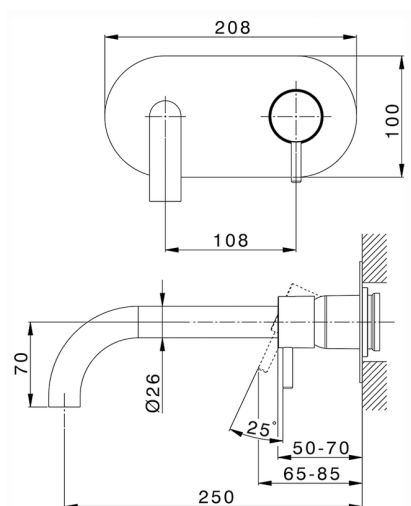

Exposed part for single lever washbasin valve NUOVA LESS_LN005511

MODEL **LN005511**

Exposed part for single lever washbasin valve, without concealed part, spout L.250 mm, for item Easy-Box ZA002450-ZA025510

AVAILABLE FINISHINGS

-  **21** 21 Chrome
-  **2F** 2F Brushed Nickel
-  **40** 40 Matt Black
-  **4Q** 4Q Matt White

CHARACTERISTICS

Installation **Concealed**
 Required concealed parts **ZA002450**

Exposed part for single lever washbasin valve NUOVA LESS_LN005511

LN005511

<https://en.cisal.it/exposed-part-for-single-lever-washbasin-valve-nuova-less-ln005511>

2026-04-05