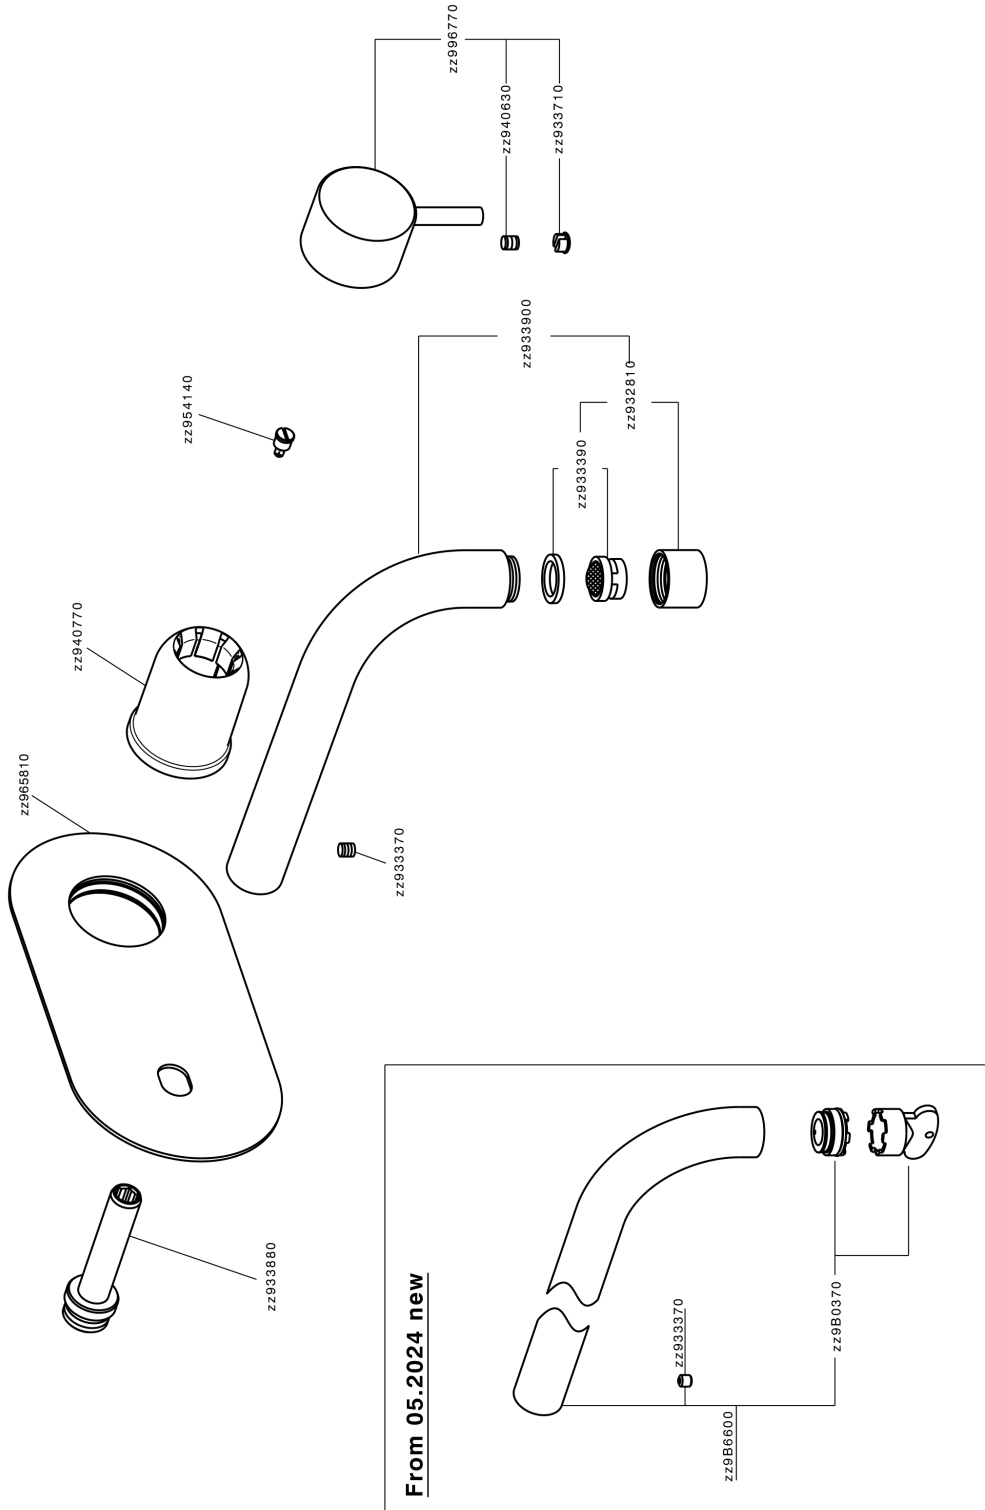

Exposed part for single lever washbasin valve NUOVA LESS_LN005511

MODEL **LN005511**

Exposed part for single lever washbasin valve, without concealed part, spout L.250 mm, for item Easy-Box ZA002450-ZA025510

AVAILABLE FINISHINGS

-  **21** 21 Chrome
-  **2F** 2F Brushed Nickel
-  **40** 40 Matt Black
-  **4Q** 4Q Matt White

CHARACTERISTICS

Installation **Concealed**
 Required concealed parts **ZA002450**

Exposed part for single lever washbasin valve NUOVA LESS_LN005511

LN005511

<https://en.cisal.it/exposed-part-for-single-lever-washbasin-valve-nuova-less-ln005511>

2026-04-26