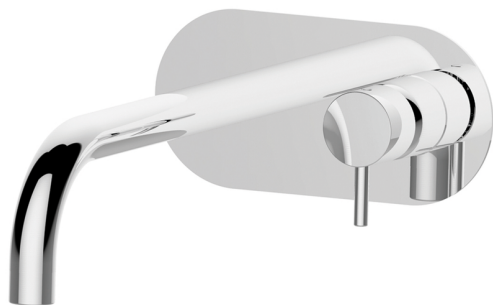

Exposed part for single lever washbasin valve NUOVA LESS_LN005511

MODEL **LN005511**

Exposed part for single lever washbasin valve, without concealed part, spout L.250 mm, for item Easy-Box ZA002450-ZA025510

AVAILABLE FINISHINGS

-  **21** 21 Chrome
-  **2F** 2F Brushed Nickel
-  **40** 40 Matt Black
-  **4Q** 4Q Matt White

CHARACTERISTICS

Installation **Concealed**
 Required concealed parts **ZA002450**

Exposed part for single lever washbasin valve NUOVA LESS_LN005511

LN005511

<https://en.cisal.it/exposed-part-for-single-lever-washbasin-valve-nuova-less-ln005511>

2026-04-26