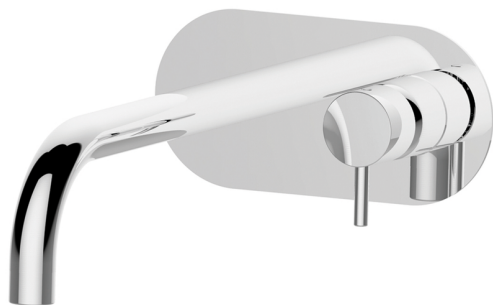

Exposed part for single lever washbasin valve NUOVA LESS_LN005511

MODEL **LN005511**

Exposed part for single lever washbasin valve, without concealed part, spout L.250 mm, for item Easy-Box ZA002450-ZA025510

AVAILABLE FINISHINGS

-  **21** 21 Chrome
-  **2F** 2F Brushed Nickel
-  **40** 40 Matt Black
-  **4Q** 4Q Matt White

CHARACTERISTICS

Installation **Concealed**
 Required concealed parts **ZA002450**

Exposed part for single lever washbasin valve NUOVA LESS_LN005511

LN005511

<https://en.cisal.it/exposed-part-for-single-lever-washbasin-valve-nuova-less-ln005511>

2026-04-05