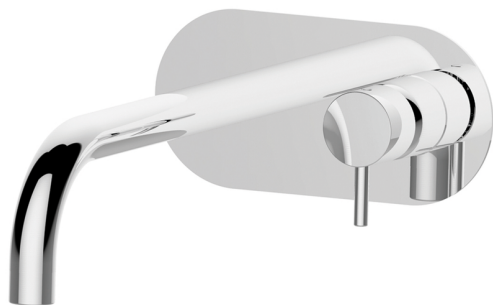

Exposed part for single lever washbasin valve NUOVA LESS_LN005511

MODEL **LN005511**

Exposed part for single lever washbasin valve, without concealed part, spout L.250 mm, for item Easy-Box ZA002450-ZA025510

AVAILABLE FINISHINGS

-  **21** 21 Chrome
-  **2F** 2F Brushed Nickel
-  **40** 40 Matt Black
-  **4Q** 4Q Matt White

CHARACTERISTICS

Installation **Concealed**
 Required concealed parts **ZA002450**

Exposed part for single lever washbasin valve NUOVA LESS_LN005511

LN005511

<https://en.cisal.it/exposed-part-for-single-lever-washbasin-valve-nuova-less-ln005511>

2026-06-05