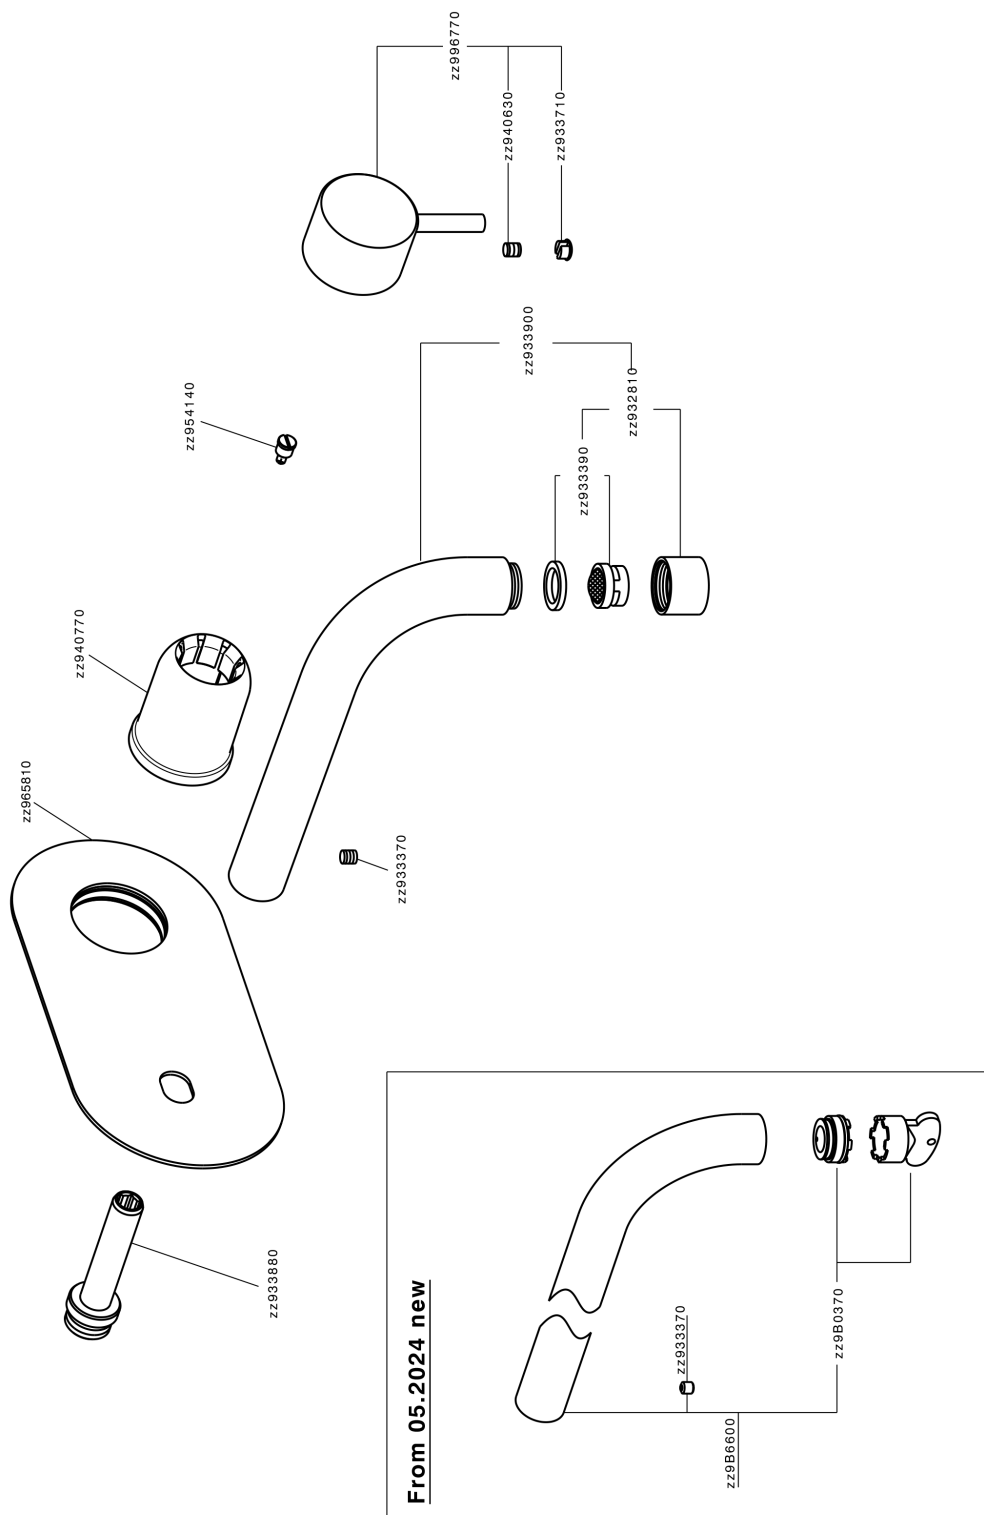

Exposed part for single lever washbasin valve NUOVA LESS_LN005511

MODEL **LN005511**

Exposed part for single lever washbasin valve, without concealed part, spout L.250 mm, for item Easy-Box ZA002450-ZA025510

AVAILABLE FINISHINGS

-  **21** 21 Chrome
-  **2F** 2F Brushed Nickel
-  **40** 40 Matt Black
-  **4Q** 4Q Matt White

CHARACTERISTICS

Installation **Concealed**
 Required concealed parts **ZA002450**

Exposed part for single lever washbasin valve NUOVA LESS_LN005511

LN005511

<https://en.cisal.it/exposed-part-for-single-lever-washbasin-valve-nuova-less-ln005511>

2026-06-05