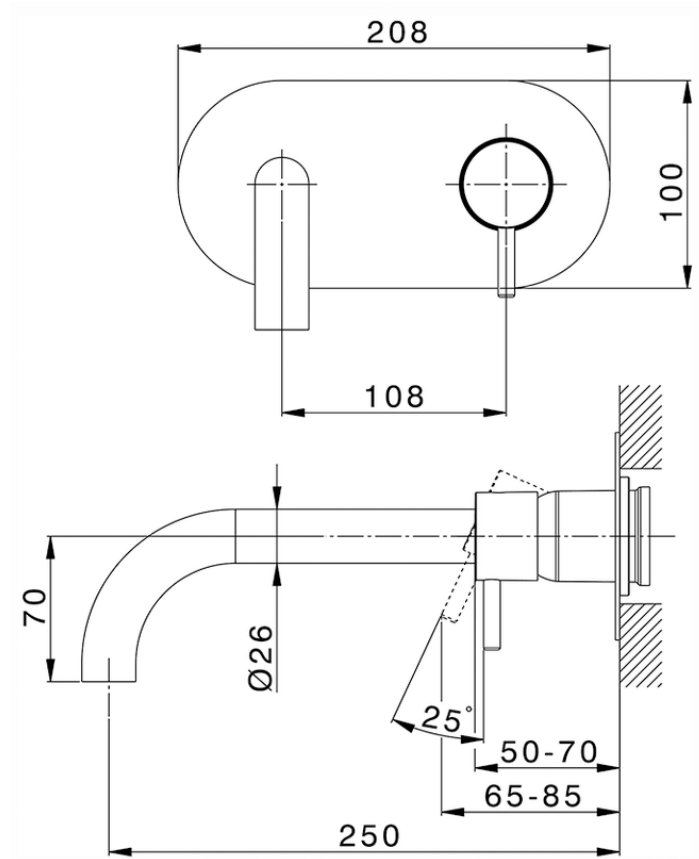

Exposed part for single lever washbasin valve NUOVA LESS_LN005511

LN005511

<https://en.cisal.it/exposed-part-for-single-lever-washbasin-valve-nuova-less-ln005511>

2026-04-06