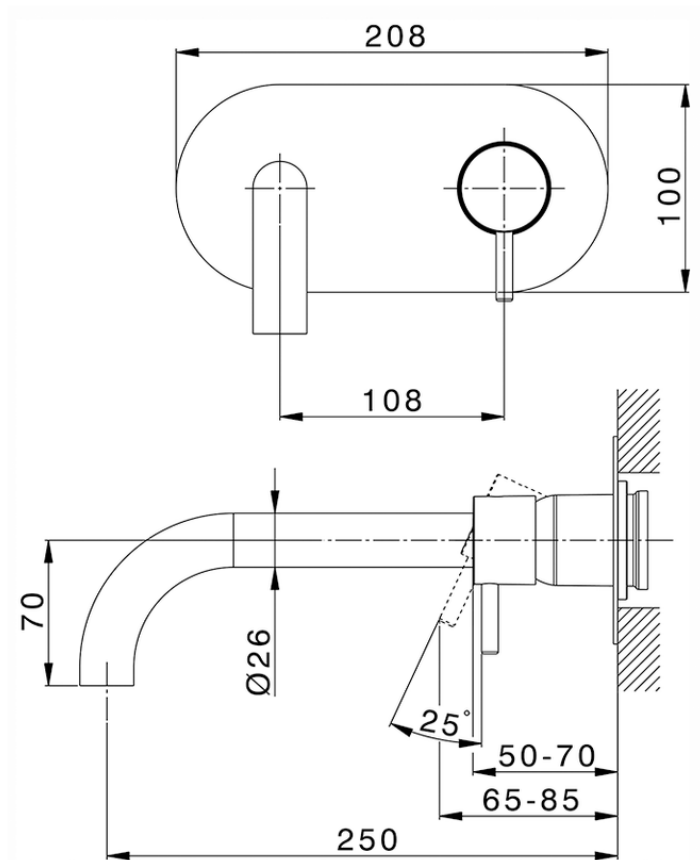

**Exposed part for single lever washbasin valve NUOVA LESS\_LN005511**

LN005511

<https://en.cisal.it/exposed-part-for-single-lever-washbasin-valve-nuova-less-ln005511>

2026-04-26