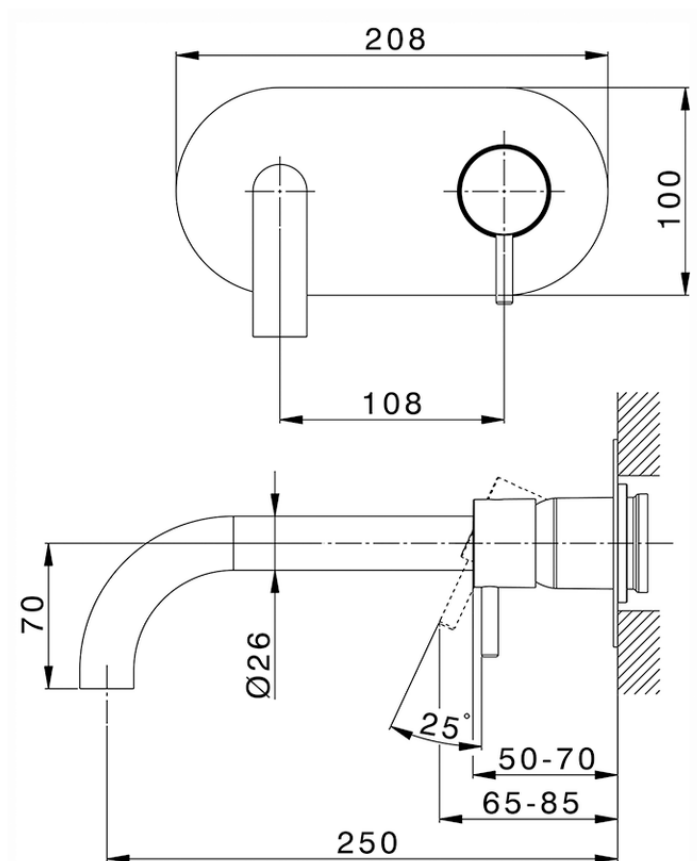

Exposed part for single lever washbasin valve NUOVA LESS_LN005511

LN005511

<https://en.cisal.it/exposed-part-for-single-lever-washbasin-valve-nuova-less-ln005511>

2026-06-05