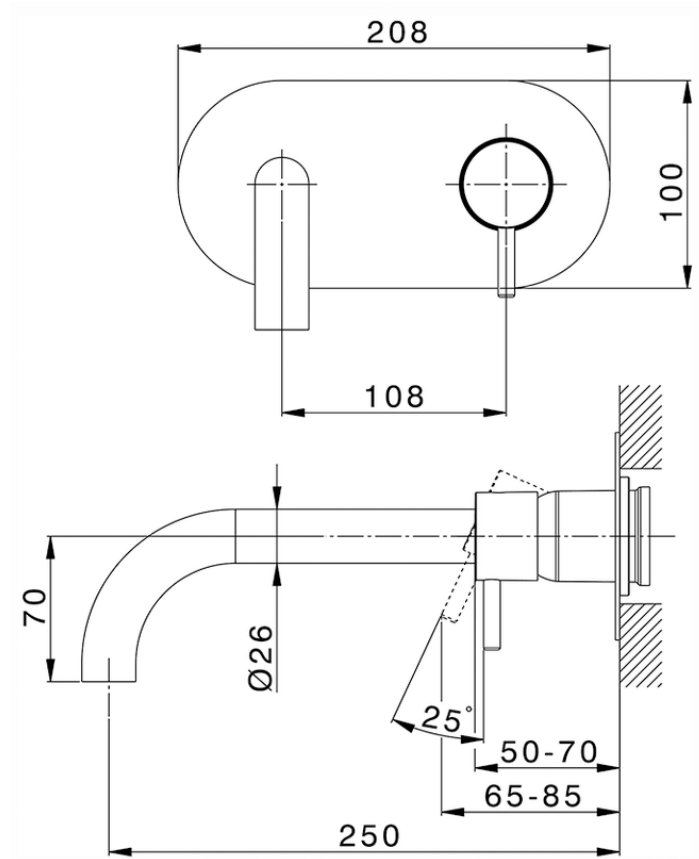

Exposed part for single lever washbasin valve NUOVA LESS_LN005511

LN005511

<https://en.cisal.it/exposed-part-for-single-lever-washbasin-valve-nuova-less-ln005511>

2026-04-26