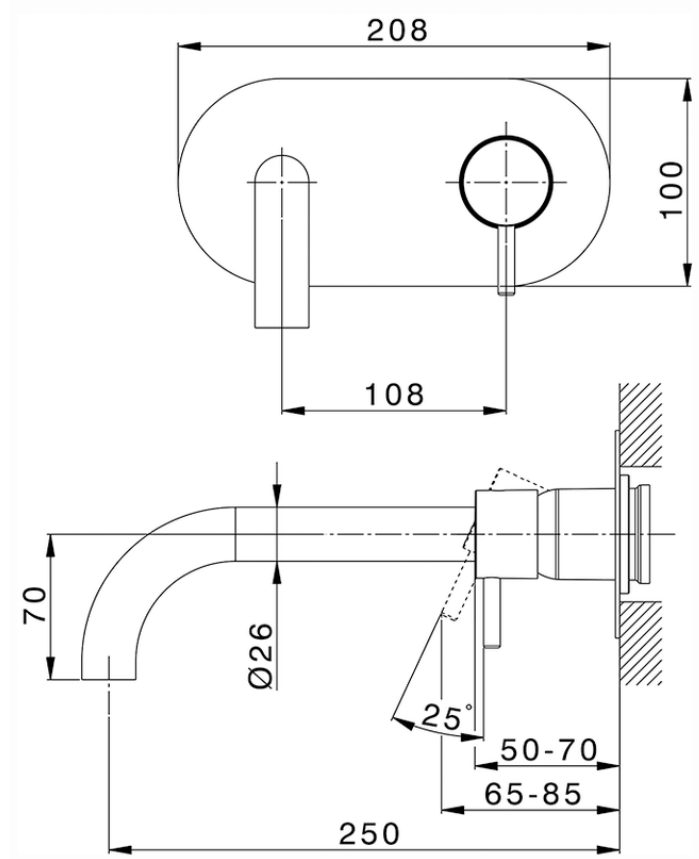

Exposed part for single lever washbasin valve NUOVA LESS_LN005511

LN005511

<https://en.cisal.it/exposed-part-for-single-lever-washbasin-valve-nuova-less-ln005511>

2026-04-06