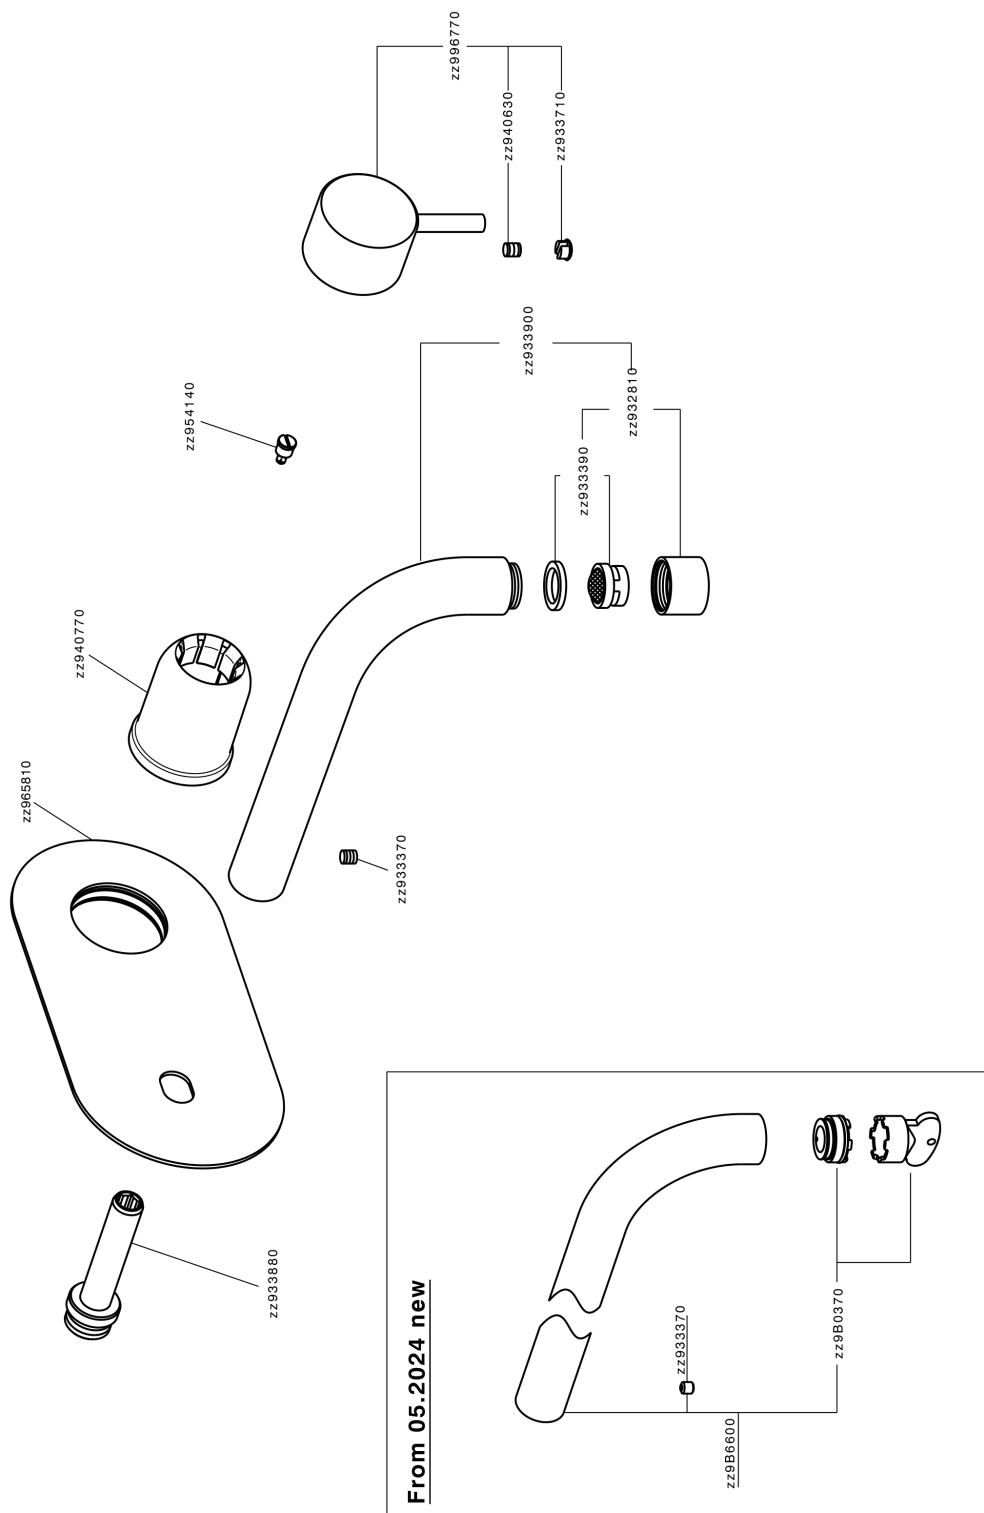

Exposed part for single lever washbasin valve NUOVA LESS_LN005511

MODEL **LN005511**

Exposed part for single lever washbasin valve, without concealed part, spout L.250 mm, for item Easy-Box ZA002450-ZA025510

AVAILABLE FINISHINGS

-  **21** 21 Chrome
-  **2F** 2F Brushed Nickel
-  **40** 40 Matt Black
-  **4Q** 4Q Matt White

CHARACTERISTICS

Installation **Concealed**
 Required concealed parts **ZA002450**

Exposed part for single lever washbasin valve NUOVA LESS_LN005511

LN005511

<https://en.cisal.it/exposed-part-for-single-lever-washbasin-valve-nuova-less-ln005511>

2026-04-06