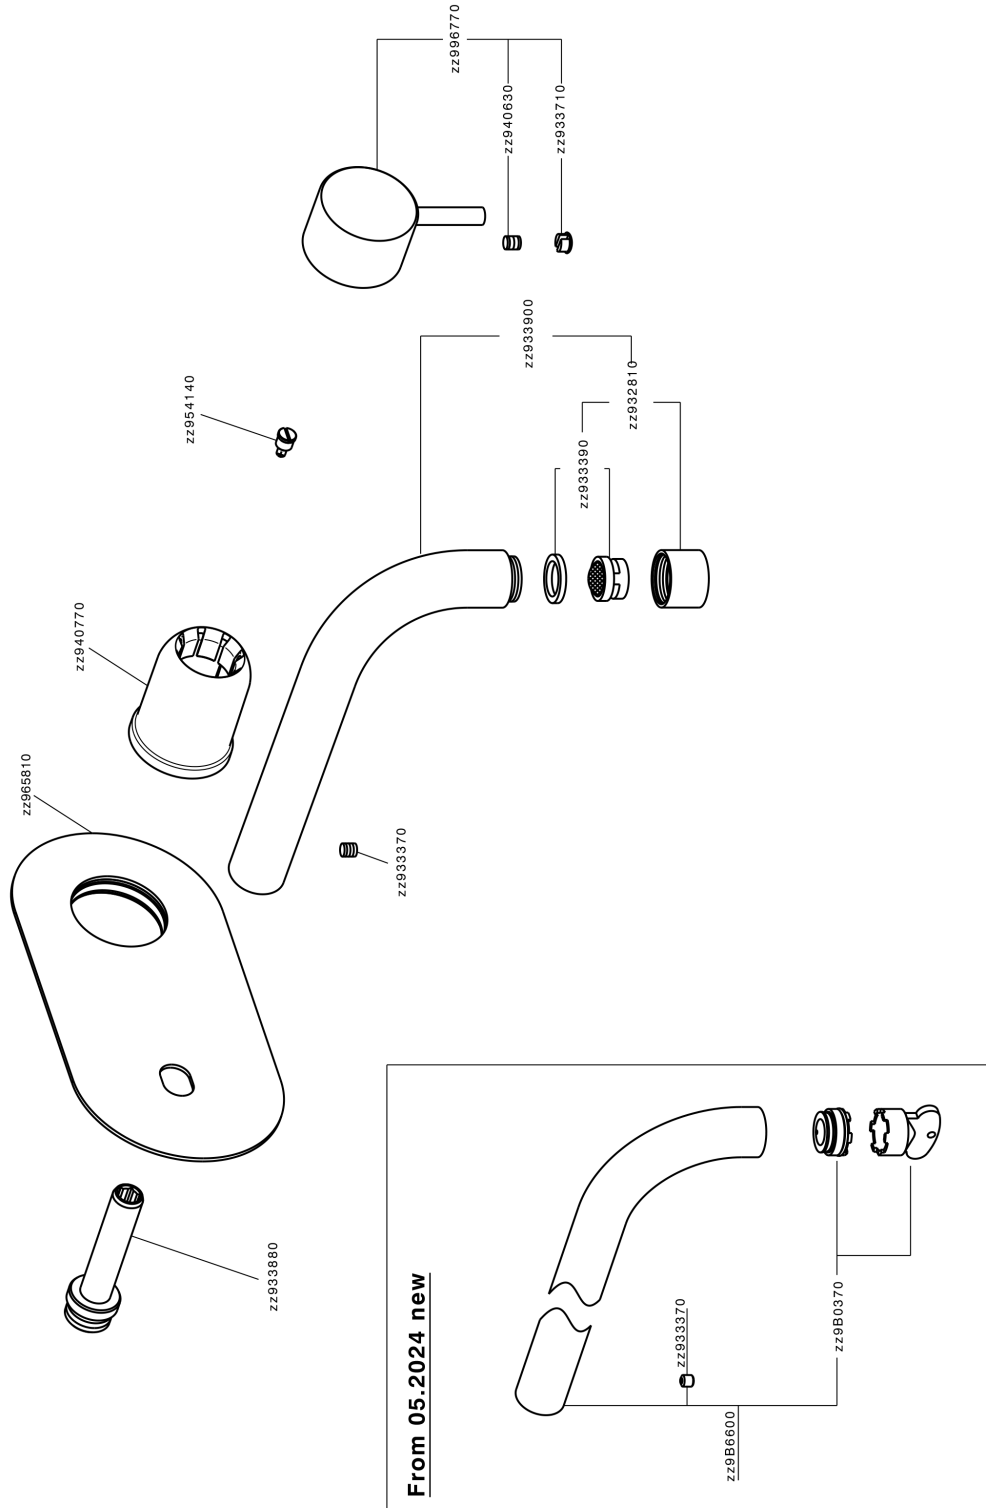

## Exposed part for single lever washbasin valve NUOVA LESS\_LN005511

MODEL **LN005511**

Exposed part for single lever washbasin valve, without concealed part, spout L.250 mm, for item Easy-Box ZA002450-ZA025510

### CHARACTERISTICS

Installation **Concealed**  
 Required concealed parts **ZA002450**

## Exposed part for single lever washbasin valve NUOVA LESS\_LN005511

LN005511

<https://en.cisal.it/exposed-part-for-single-lever-washbasin-valve-nuova-less-ln005511>

2026-06-05