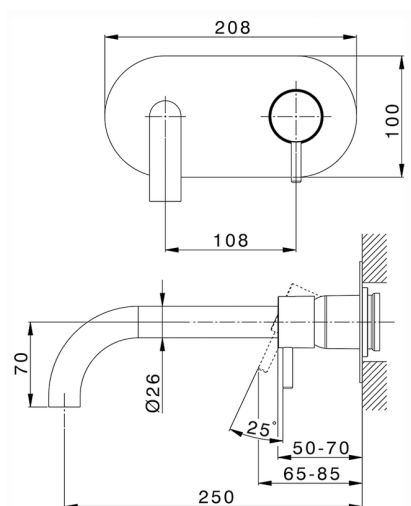

Exposed part for single lever washbasin valve NUOVA LESS_LN005511

MODEL **LN005511**

Exposed part for single lever washbasin valve, without concealed part, spout L.250 mm, for item Easy-Box ZA002450-ZA025510

AVAILABLE FINISHINGS

-  **21** 21 Chrome
-  **2F** 2F Brushed Nickel
-  **40** 40 Matt Black
-  **4Q** 4Q Matt White

CHARACTERISTICS

Installation **Concealed**
 Required concealed parts **ZA002450**

Exposed part for single lever washbasin valve NUOVA LESS_LN005511

LN005511

<https://en.cisal.it/exposed-part-for-single-lever-washbasin-valve-nuova-less-ln005511>

2026-04-06