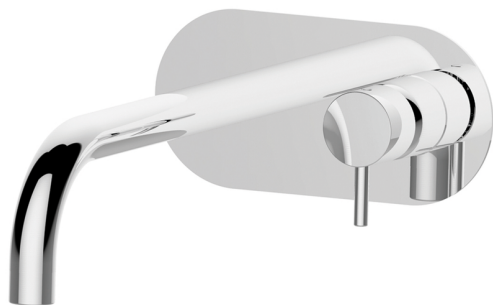

## Exposed part for single lever washbasin valve NUOVA LESS\_LN005511

MODEL **LN005511**

Exposed part for single lever washbasin valve, without concealed part, spout L.250 mm, for item Easy-Box ZA002450-ZA025510

### AVAILABLE FINISHINGS

-  **21** 21 Chrome
-  **2F** 2F Brushed Nickel
-  **40** 40 Matt Black
-  **4Q** 4Q Matt White

## Exposed part for single lever washbasin valve NUOVA LESS\_LN005511

LN005511

<https://en.cisal.it/exposed-part-for-single-lever-washbasin-valve-nuova-less-ln005511>

2026-06-05