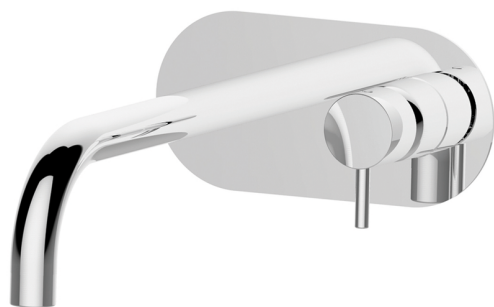

Exposed part for single lever washbasin valve NUOVA LESS_LN005511

MODEL **LN005511**

Exposed part for single lever washbasin valve, without concealed part, spout L.250 mm, for item Easy-Box ZA002450-ZA025510

AVAILABLE FINISHINGS

-  **21** 21 Chrome
-  **2F** 2F Brushed Nickel
-  **40** 40 Matt Black
-  **4Q** 4Q Matt White

CHARACTERISTICS

Installation **Concealed**
 Required concealed parts **ZA002450**

Exposed part for single lever washbasin valve NUOVA LESS_LN005511

LN005511

<https://en.cisal.it/exposed-part-for-single-lever-washbasin-valve-nuova-less-ln005511>

2026-04-06