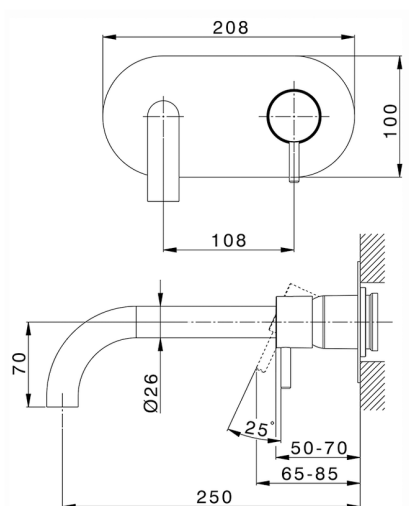

CHARACTERISTICS

Installation **Concealed**
Required concealed parts **ZA002450**