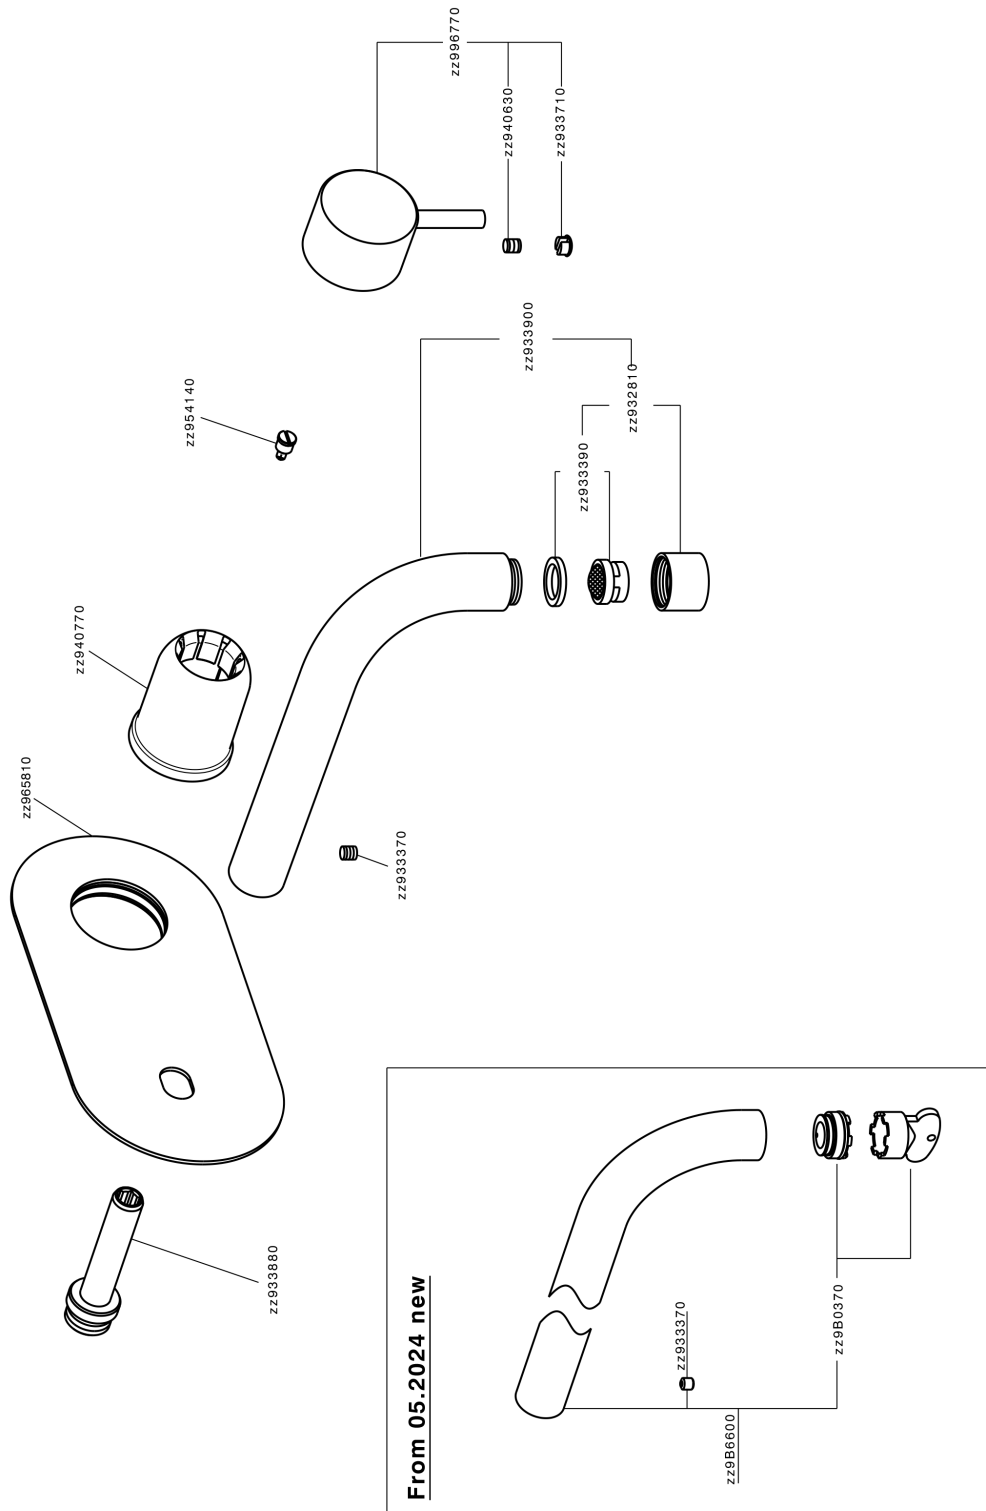

Exposed part for single lever washbasin valve NUOVA LESS_LN005511

LN005511

<https://en.cisal.it/exposed-part-for-single-lever-washbasin-valve-nuova-less-ln005511>

2026-06-05