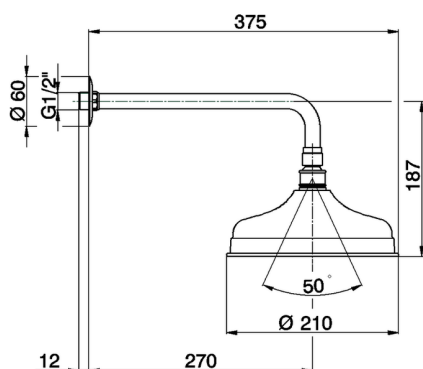

Shower arm with Arcana showerhead ARCANA COMPONENTS_DS013400

MODEL **DS013400**

Shower arm with Arcana showerhead, 210 mm round showerhead, 270 mm shower arm

AVAILABLE FINISHINGS

-  **21** 21 Chrome
-  **24** 24 Gold
-  **26** 26 Old Copper
-  **27** 27 Old Bronze
-  **2A** 2A Satin Brushed Nickel