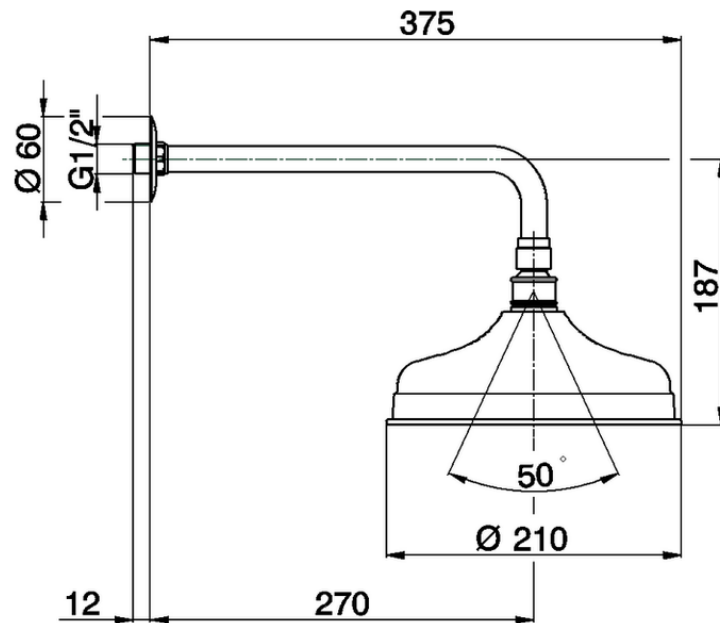

Shower arm with Arcana showerhead ARCANA COMPONENTS_DS013400

DS013400

<https://en.cisal.it/shower-arm-with-arcana-showerhead-arcana-components-ds013400>

2026-06-26