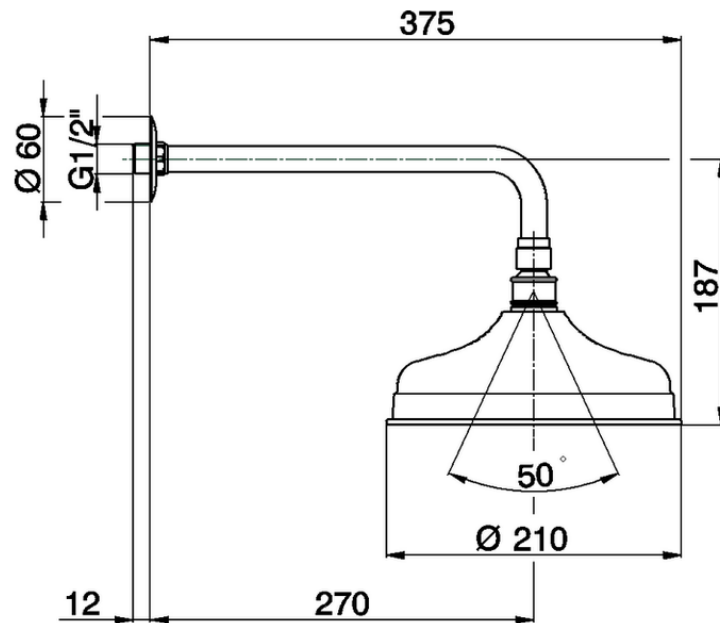

Shower arm with Arcana showerhead ARCANA COMPONENTS_DS013400

DS013400

<https://en.cisal.it/shower-arm-with-arcana-showerhead-arcana-components-ds013400>

2026-06-06