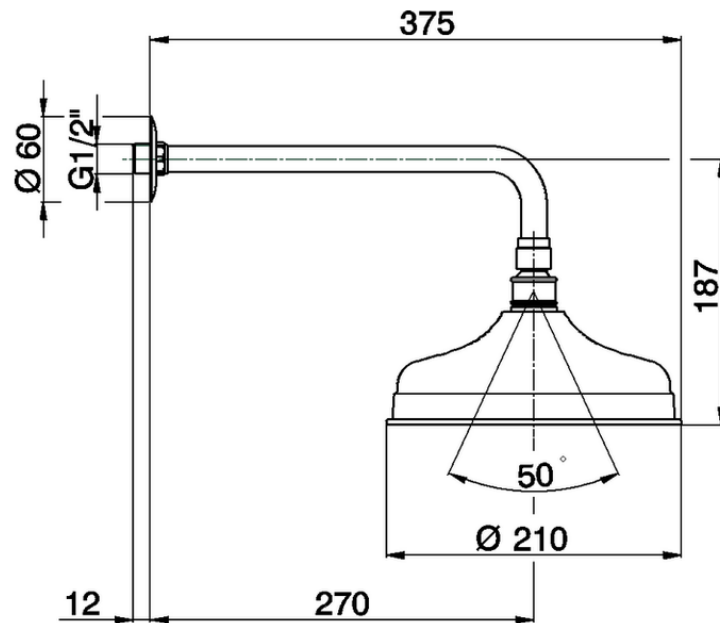

## Shower arm with Arcana showerhead ARCANA COMPONENTS\_DS013400

DS013400

<https://en.cisal.it/shower-arm-with-arcana-showerhead-arcana-components-ds013400>

2026-05-17