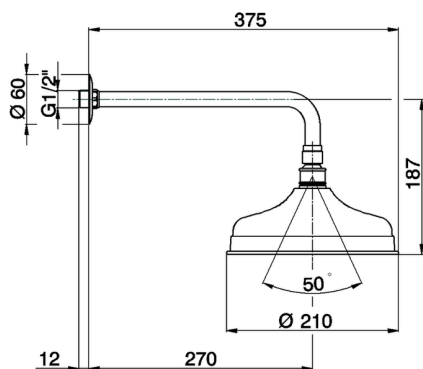

Shower arm with Arcana showerhead ARCANA COMPONENTS_DS013400

MODEL **DS013400**

Shower arm with Arcana showerhead, 210 mm round showerhead, 270 mm shower arm

AVAILABLE FINISHINGS

- 
21 21 Chrome
- 
24 24 Gold
- 
26 26 Old Copper
- 
27 27 Old Bronze
- 
2A 2A Satin Brushed Nickel