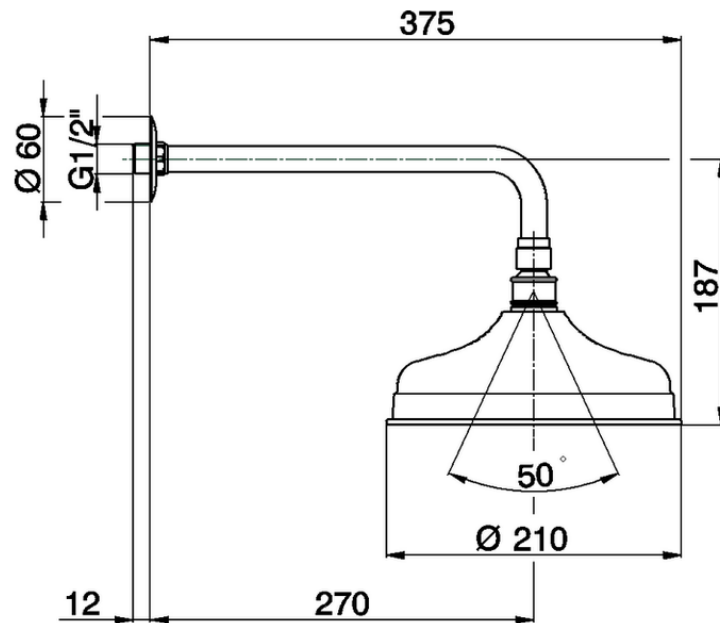

Shower arm with Arcana showerhead ARCANA COMPONENTS_DS013400

DS013400

<https://en.cisal.it/shower-arm-with-arcana-showerhead-arcana-components-ds013400>

2026-06-13