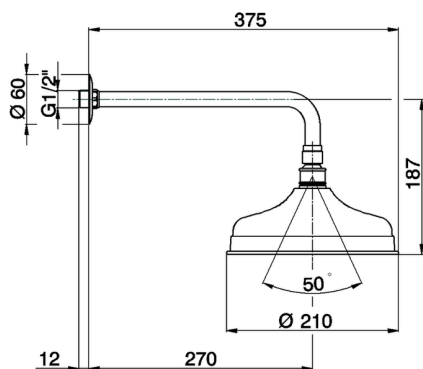

## Shower arm with Arcana showerhead **ARCANA COMPONENTS\_DS013400**

MODEL **DS013400**

Shower arm with Arcana showerhead, 210 mm round showerhead, 270 mm shower arm

AVAILABLE FINISHINGS

-  **21** 21 Chrome
-  **24** 24 Gold
-  **26** 26 Old Copper
-  **27** 27 Old Bronze
-  **2A** 2A Satin Brushed Nickel