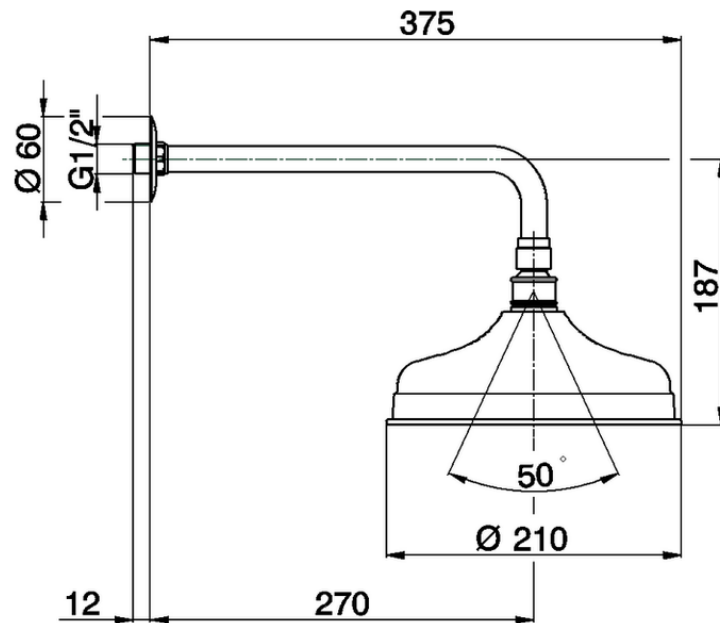

Shower arm with Arcana showerhead ARCANA COMPONENTS_DS013400

DS013400

<https://en.cisal.it/shower-arm-with-arcana-showerhead-arcana-components-ds013400>

2026-06-10