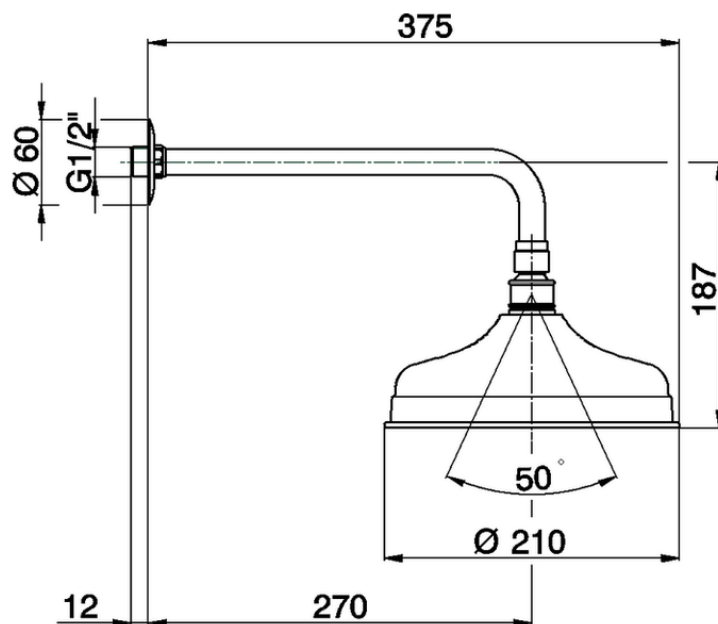

Shower arm with Arcana showerhead ARCANA COMPONENTS_DS013400

DS013400

<https://en.cisal.it/shower-arm-with-arcana-showerhead-arcana-components-ds013400>

2026-05-17