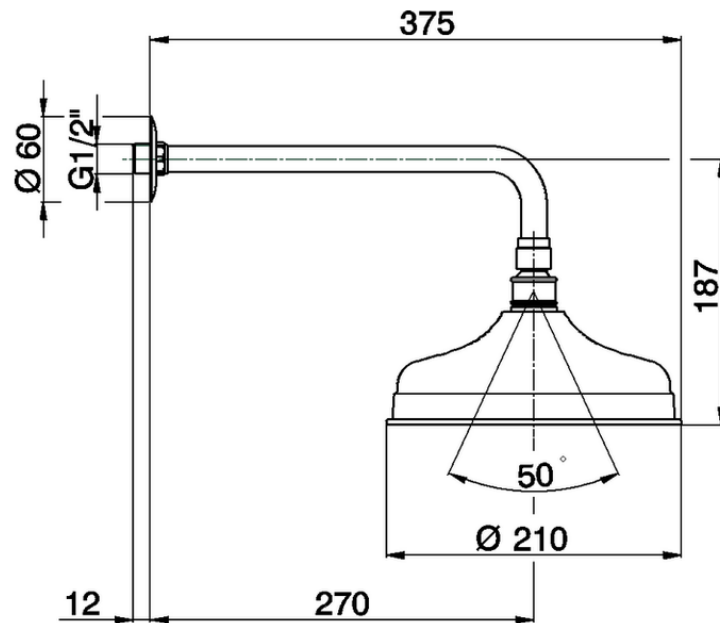

Shower arm with Arcana showerhead ARCANA COMPONENTS_DS013400

DS013400

<https://en.cisal.it/shower-arm-with-arcana-showerhead-arcana-components-ds013400>

2026-06-14