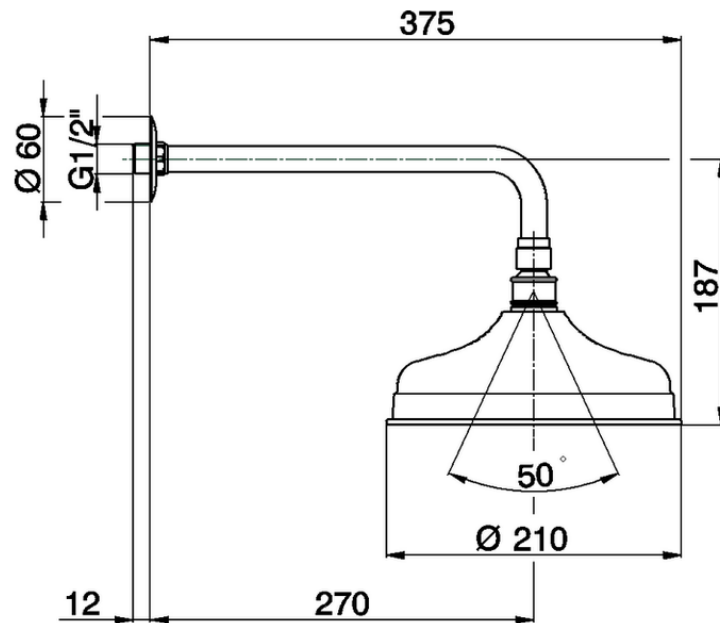

**Shower arm with Arcana showerhead ARCANA COMPONENTS\_DS013400**

DS013400

<https://en.cisal.it/shower-arm-with-arcana-showerhead-arcana-components-ds013400>

2026-04-06