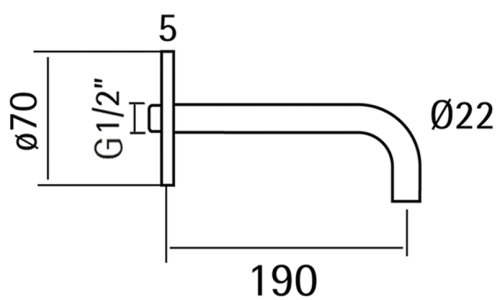

Filler spout XION_XI000240

MODEL **XI000240**

Filler spout, 190 mm length, 1/2" M connection, Inox AISI 316L

AVAILABLE FINISHINGS

D1 D1 Brushed Inox

CHARACTERISTICS

2024-09-16