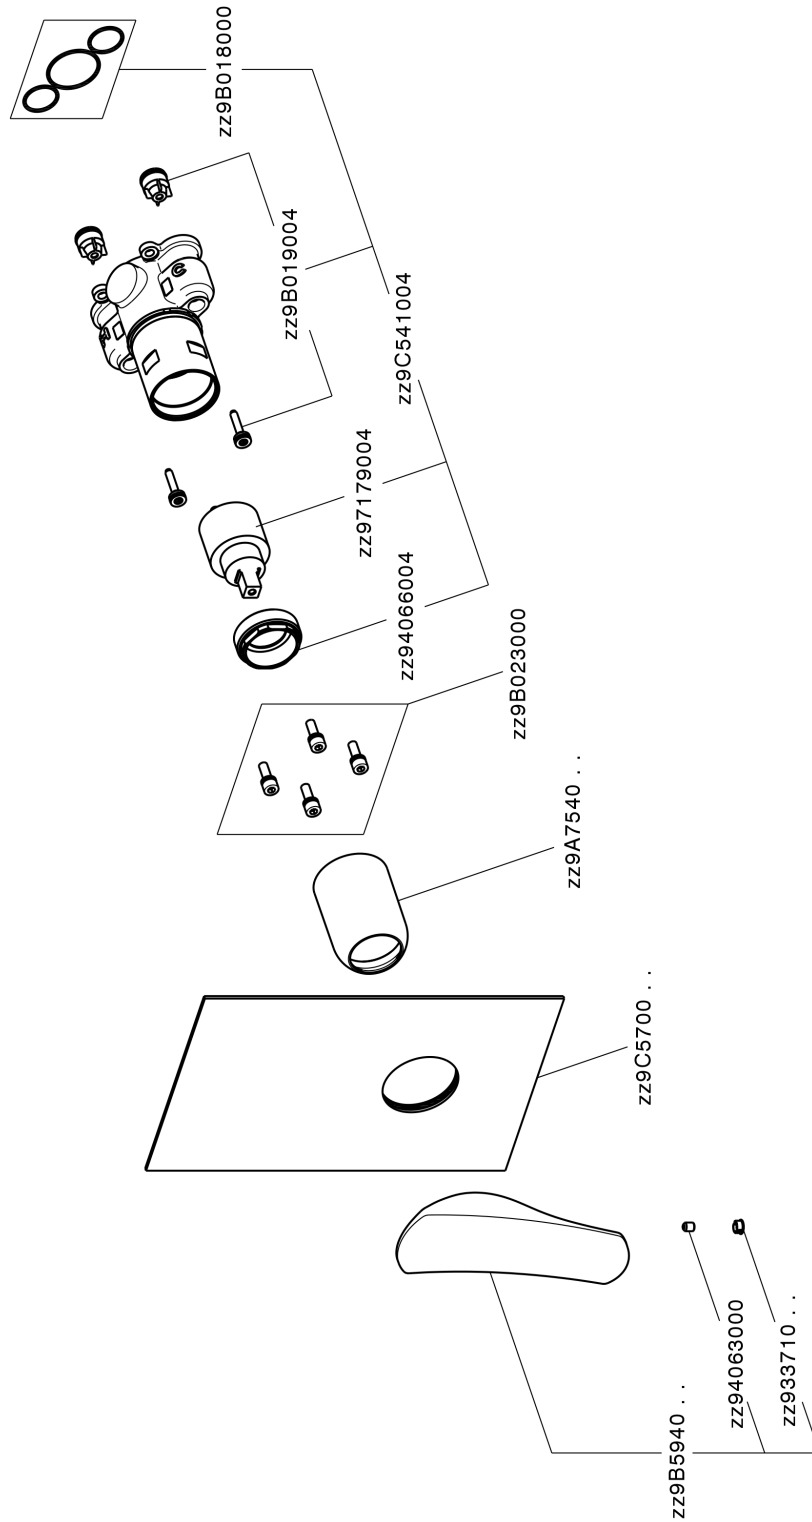

## Exposed part for Single Lever One Box Valve ROADSTER ACCENT\_RA0BM010

RA0BM010

<https://en.cisal.it/exposed-part-for-single-lever-one-box-valve-roadster-accent-ra0bm010>

## One Box Universal Concealed Part ONE BOX\_ZA00B031

ZA00B031

<https://en.cisal.it/one-box-universal-concealed-part-one-box-za00b031>