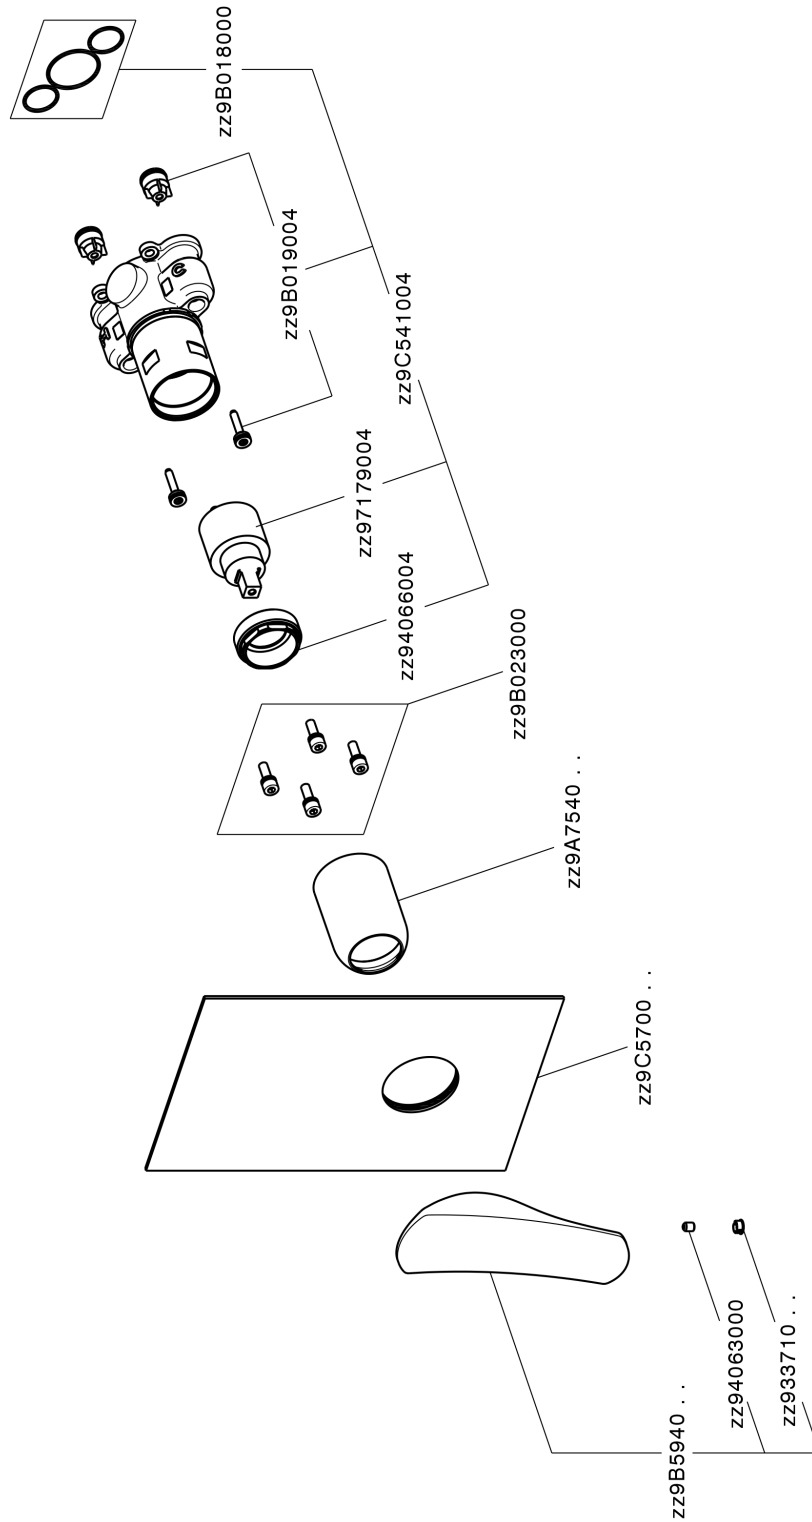

Exposed part for Single Lever One Box Valve ROADSTER ACCENT_RA0BM010

RA0BM010

<https://en.cisal.it/exposed-part-for-single-lever-one-box-valve-roadster-accent-ra0bm010>

One Box Universal Concealed Part ONE BOX_ZA00B031

ZA00B031

<https://en.cisal.it/one-box-universal-concealed-part-one-box-za00b031>

One Box Universal Concealed Part ONE BOX_ZA00B030

ZA00B030

<https://en.cisal.it/one-box-universal-concealed-part-one-box-za00b030>