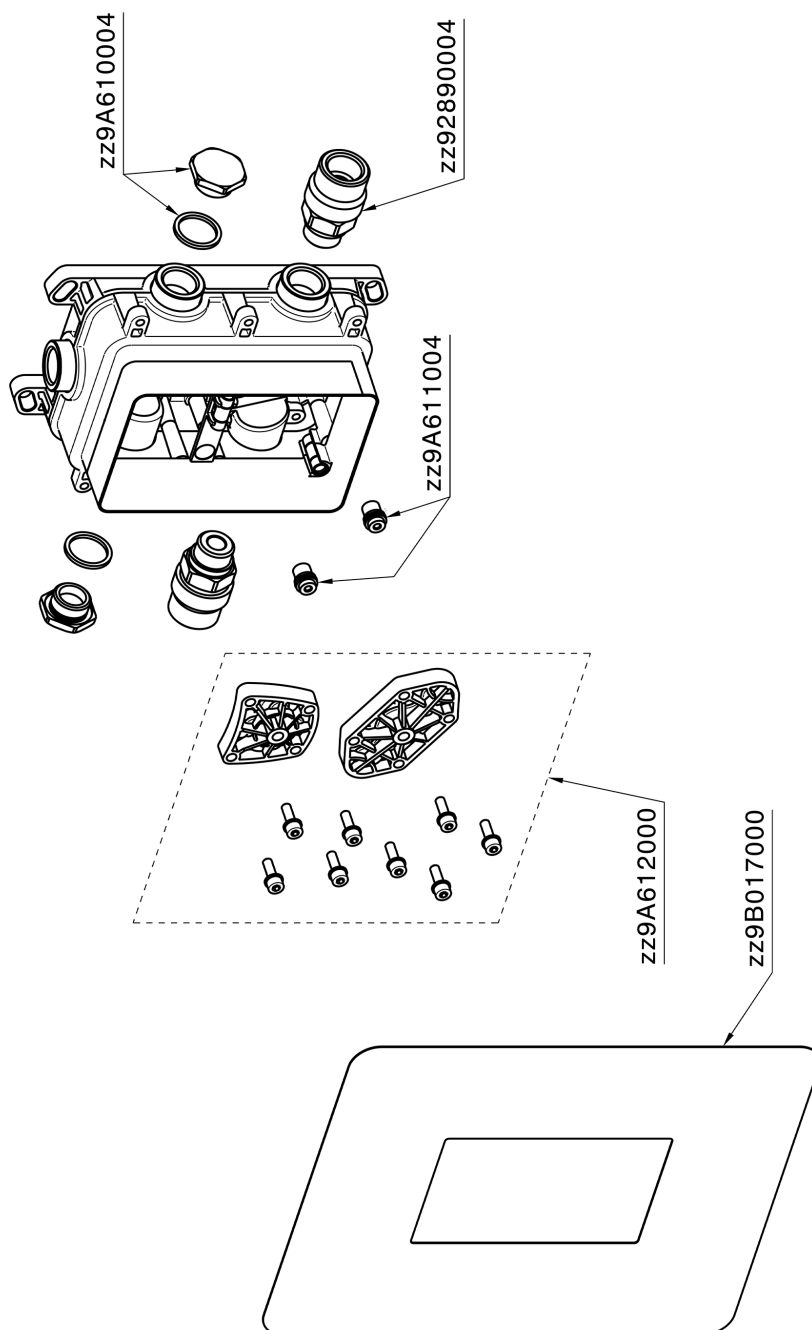

## Exposed part for Single Lever One Box Valve ROADSTER ACCENT\_RA0BM010

RA0BM010

<https://en.cisal.it/exposed-part-for-single-lever-one-box-valve-roadster-accent-ra0bm010>

## One Box Universal Concealed Part ONE BOX\_ZA00B031

ZA00B031

<https://en.cisal.it/one-box-universal-concealed-part-one-box-za00b031>