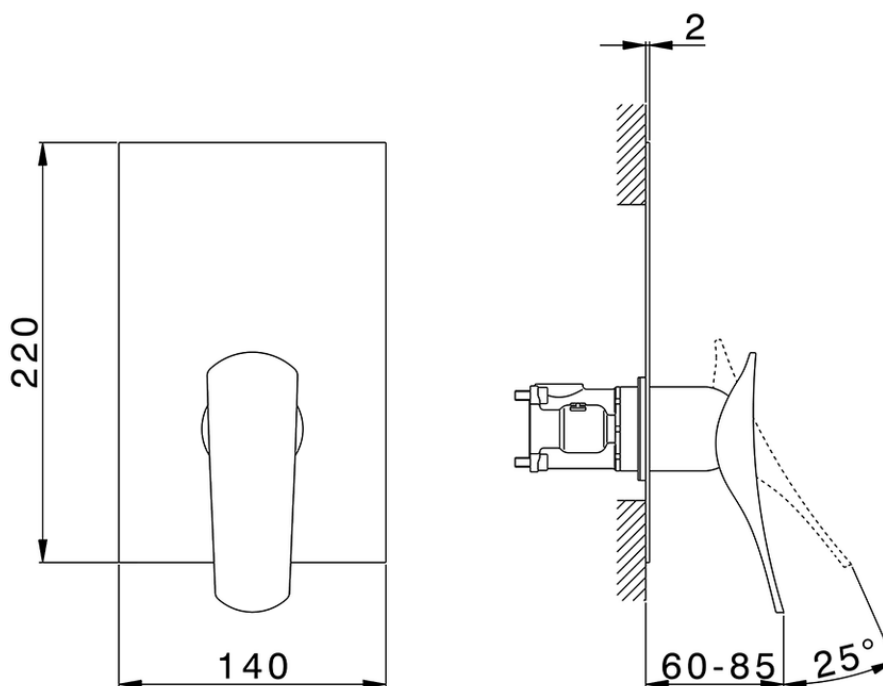

## Exposed part for Single Lever One Box Valve ROADSTER ACCENT\_RA0BM010

RA0BM010

<https://en.cisal.it/exposed-part-for-single-lever-one-box-valve-roadster-accent-ra0bm010>

ZA00B031

<https://en.cisal.it/one-box-universal-concealed-part-one-box-za00b031>