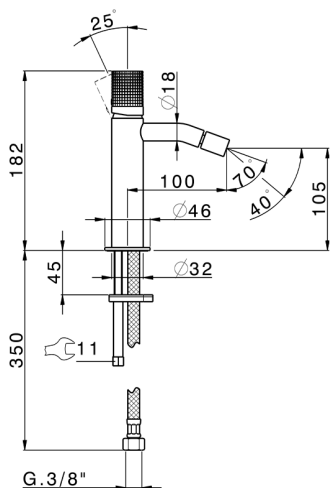

Single lever bidet mixer NUANCE X32_X1000564

MODEL **X1000564**

Single lever bidet mixer, without pop up waste, G.3/8"
Stainless Steel Flexible, Inox AISI 316L

AVAILABLE FINISHINGS

-  **5H** 5H Dark Brass Brushed
-  **5L** 5L Brushed Black Titanium
-  **5N** 5N Brushed Rose Gold
-  **D1** D1 Brushed Inox

CHARACTERISTICS

Cartridge Spare Parts **ZZ96550000**

25 mm Cartridge

Single lever bidet mixer NUANCE X32_X1000564

X1000564

<https://en.cisal.it/single-lever-bidet-mixer-nuance-x32-x1000564>

2025-04-22