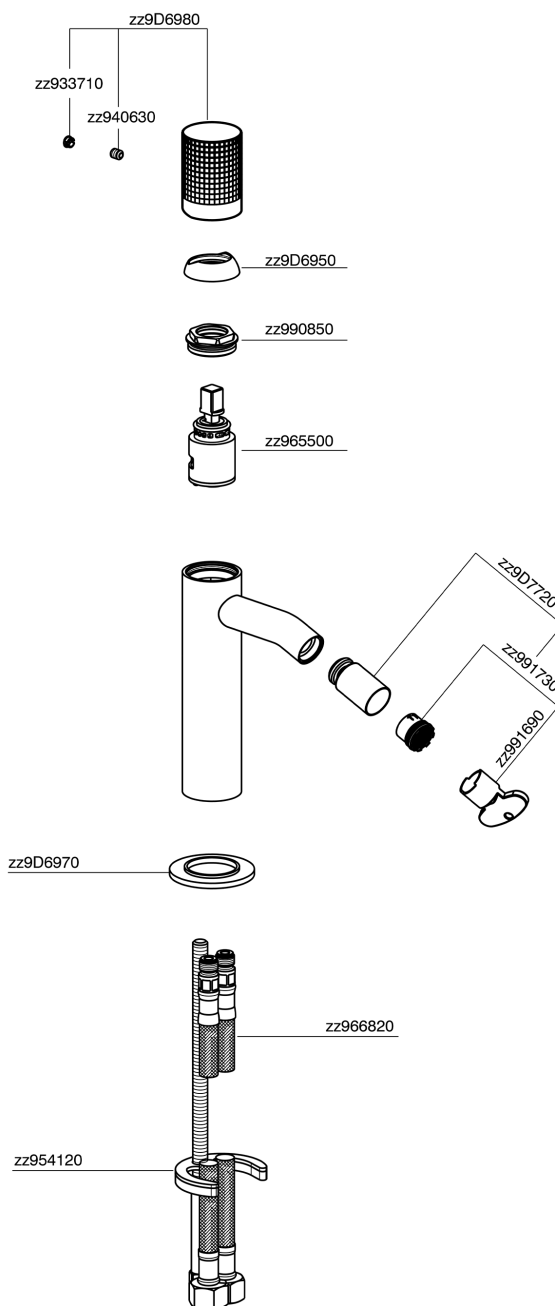

Single lever bidet mixer NUANCE X32_X1000564

MODEL **X1000564**

Single lever bidet mixer, without pop up waste, G.3/8"
Stainless Steel Flexible, Inox AISI 316L

AVAILABLE FINISHINGS

-  **5H** 5H Dark Brass Brushed
-  **5L** 5L Brushed Black Titanium
-  **5N** 5N Brushed Rose Gold
-  **D1** D1 Brushed Inox

CHARACTERISTICS

Cartridge Spare Parts **ZZ96550000**

25 mm Cartridge

Single lever bidet mixer NUANCE X32_X1000564

X1000564

<https://en.cisal.it/single-lever-bidet-mixer-nuance-x32-x1000564>

2025-04-22