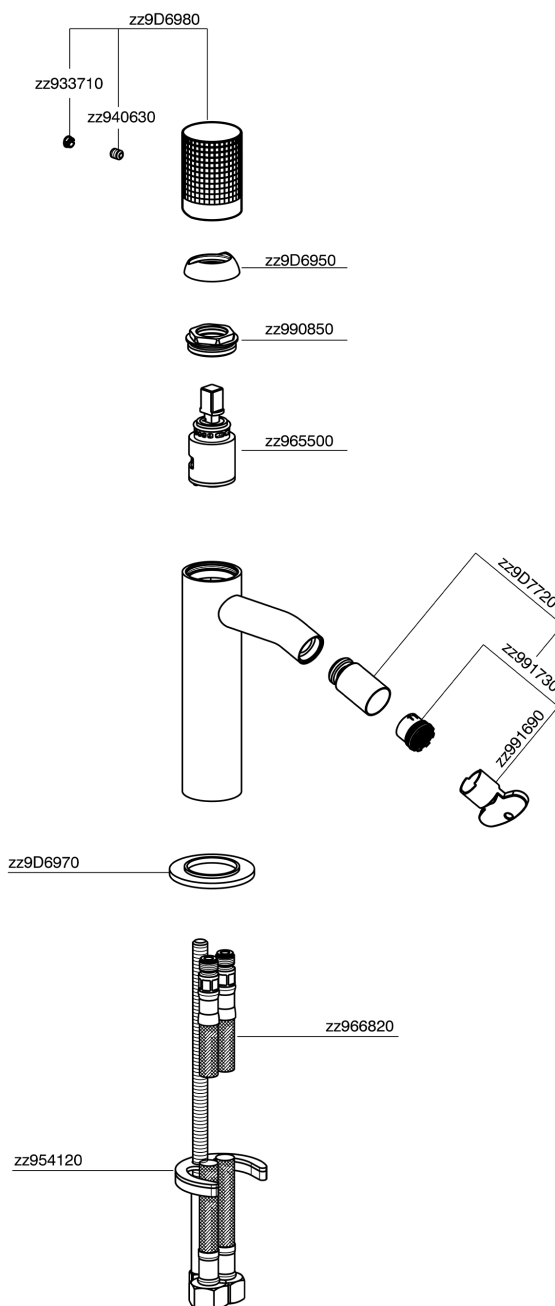

Single lever bidet mixer NUANCE X32_X1000564

X1000564

<https://en.cisal.it/single-lever-bidet-mixer-nuance-x32-x1000564>

2025-04-22