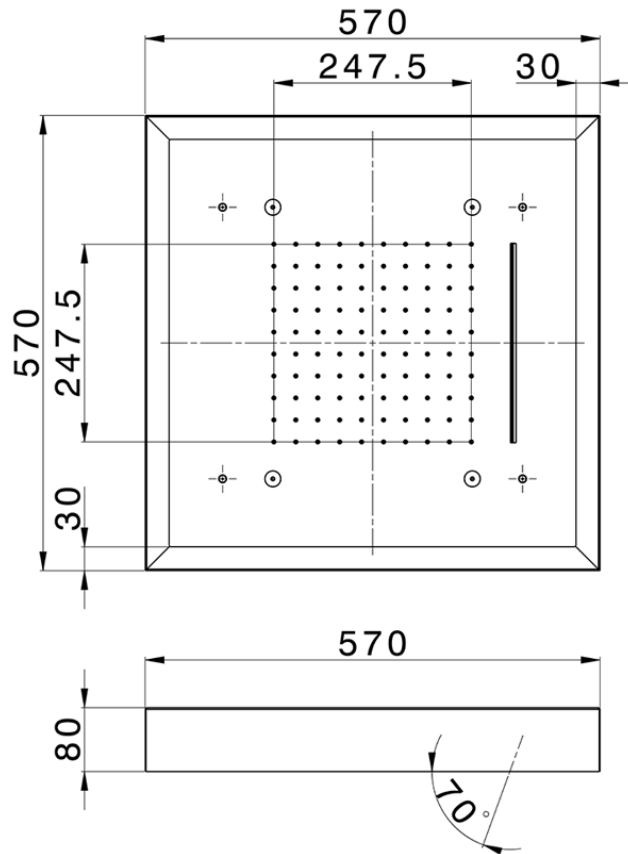

## 570x570 mm Chromotherapy Ceiling showerhead ZEN SHOWER\_ZS0C0160

ZS0C0160

<https://en.cisal.it/570x570-mm-chromotherapy-ceiling-showerhead-zen-shower-zs0c0160>

2026-06-13