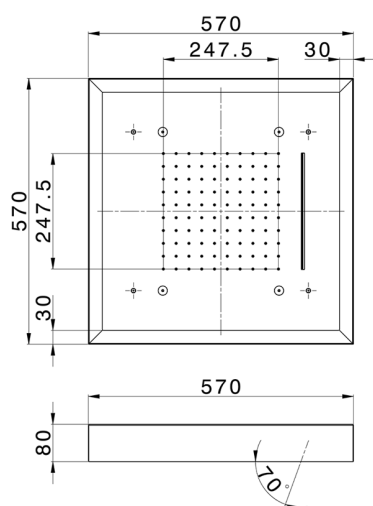

570x570 mm Chromotherapy Ceiling showerhead ZEN SHOWER_ZS0C0160

MODEL **ZS0C0160**

570x570 mm Chromotherapy Ceiling showerhead, with white cover, rain, spraying, waterfall, chromotherapy functions, wireless control, Stainless Steel AISI 304