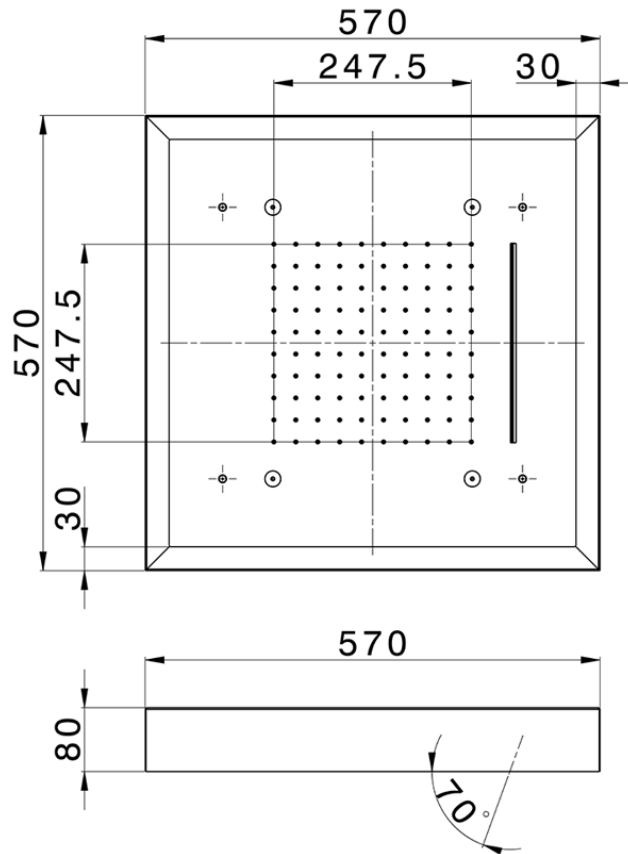

570x570 mm Chromotherapy Ceiling showerhead ZEN SHOWER_ZS0C0160

ZS0C0160

<https://en.cisal.it/570x570-mm-chromotherapy-ceiling-showerhead-zen-shower-zs0c0160>

2026-04-28