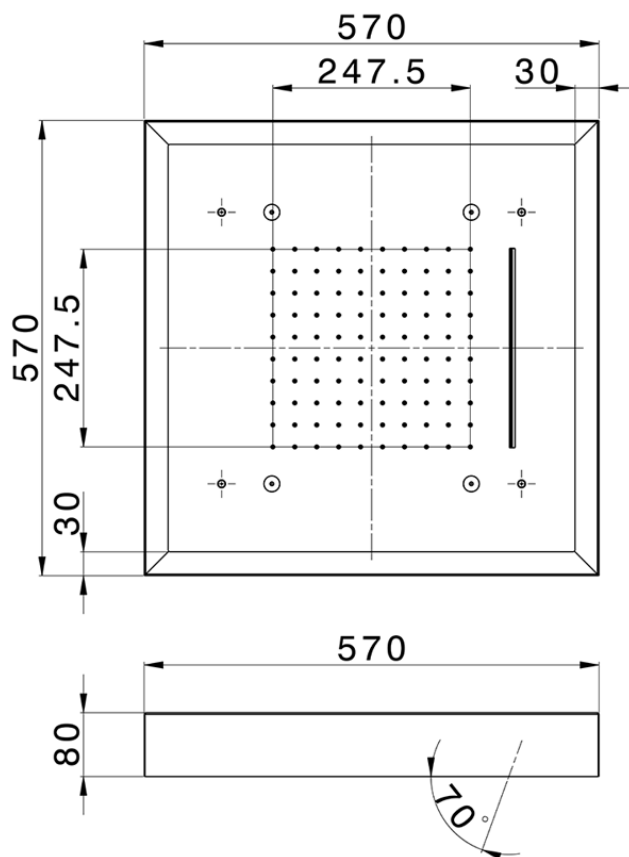

## 570x570 mm Chromotherapy Ceiling showerhead ZEN SHOWER\_ZS0C0160

ZS0C0160

<https://en.cisal.it/570x570-mm-chromotherapy-ceiling-showerhead-zen-shower-zs0c0160>

2026-05-19