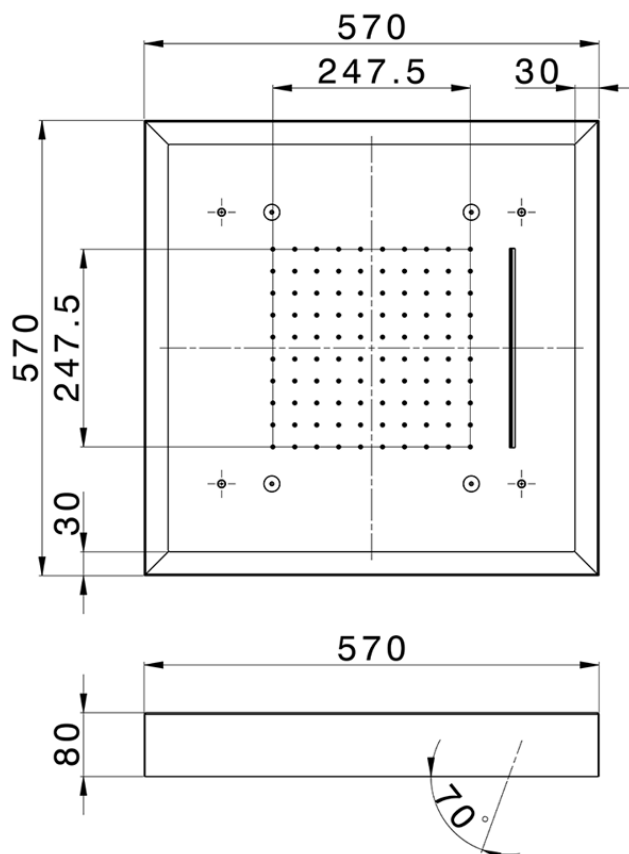

570x570 mm Chromotherapy Ceiling showerhead ZEN SHOWER_ZS0C0160

ZS0C0160

<https://en.cisal.it/570x570-mm-chromotherapy-ceiling-showerhead-zen-shower-zs0c0160>

2026-06-14