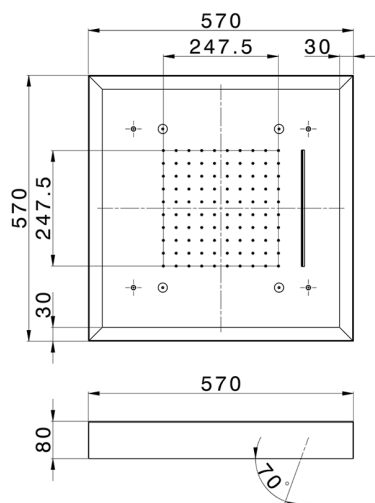

570x570 mm Chromotherapy Ceiling showerhead ZEN SHOWER_ZS0C0160

MODEL **ZS0C0160**

570x570 mm Chromotherapy Ceiling showerhead, with white cover, rain, spraying, waterfall, chromotherapy functions, wireless control, Stainless Steel AISI 304