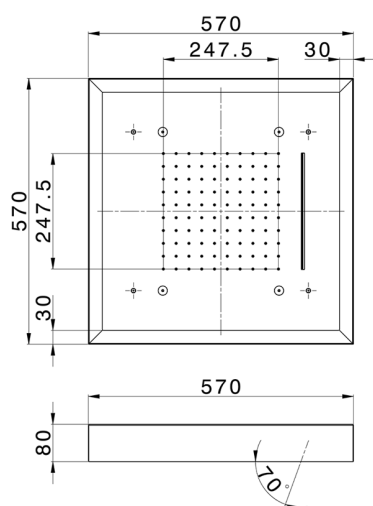

## 570x570 mm Chromotherapy Ceiling showerhead ZEN SHOWER\_ZS0C0160

MODEL **ZS0C0160**

570x570 mm Chromotherapy Ceiling showerhead, with white cover, rain, spraying, waterfall, chromotherapy functions, wireless control, Stainless Steel AISI 304